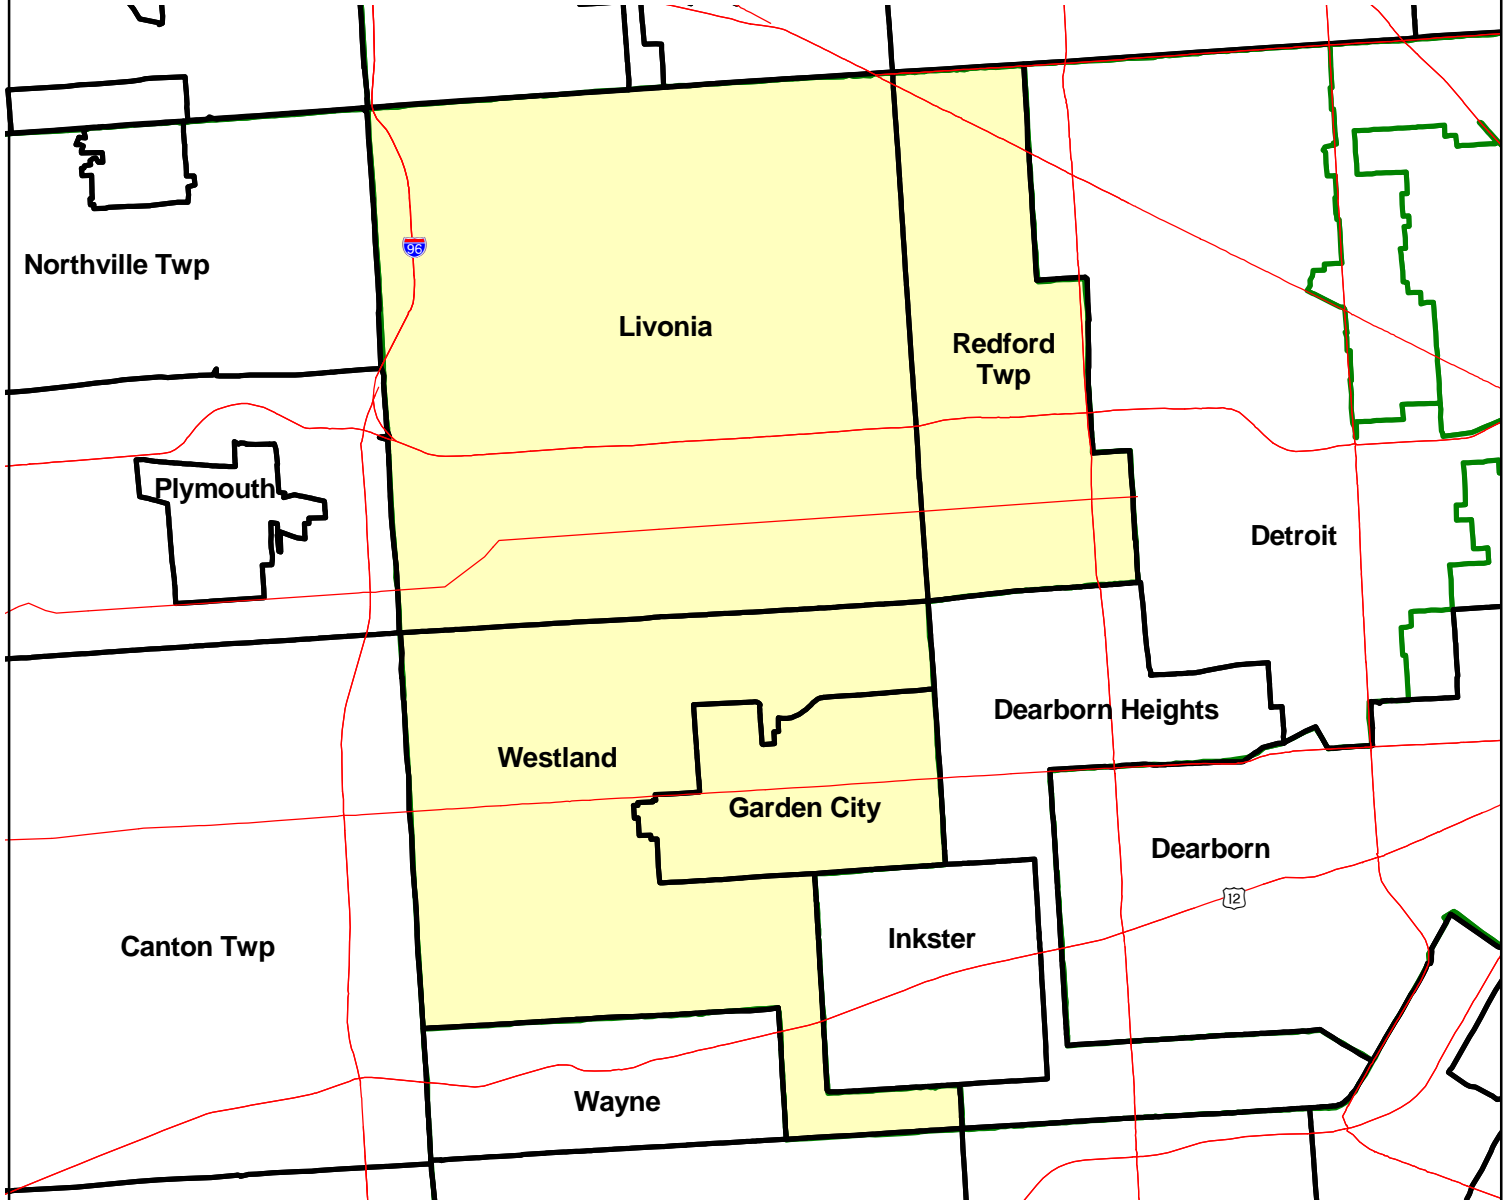

MICHIGAN STATE SENATE DISTRICT 6

Produced by
Michigan Information Center
October 2001

-  Highway
-  Minor Civil Division
-  District Boundary
-  County Boundary

Michigan State Senate

District 06

Wayne County (part)
Garden City city
Livonia city
Redford township
Westland city