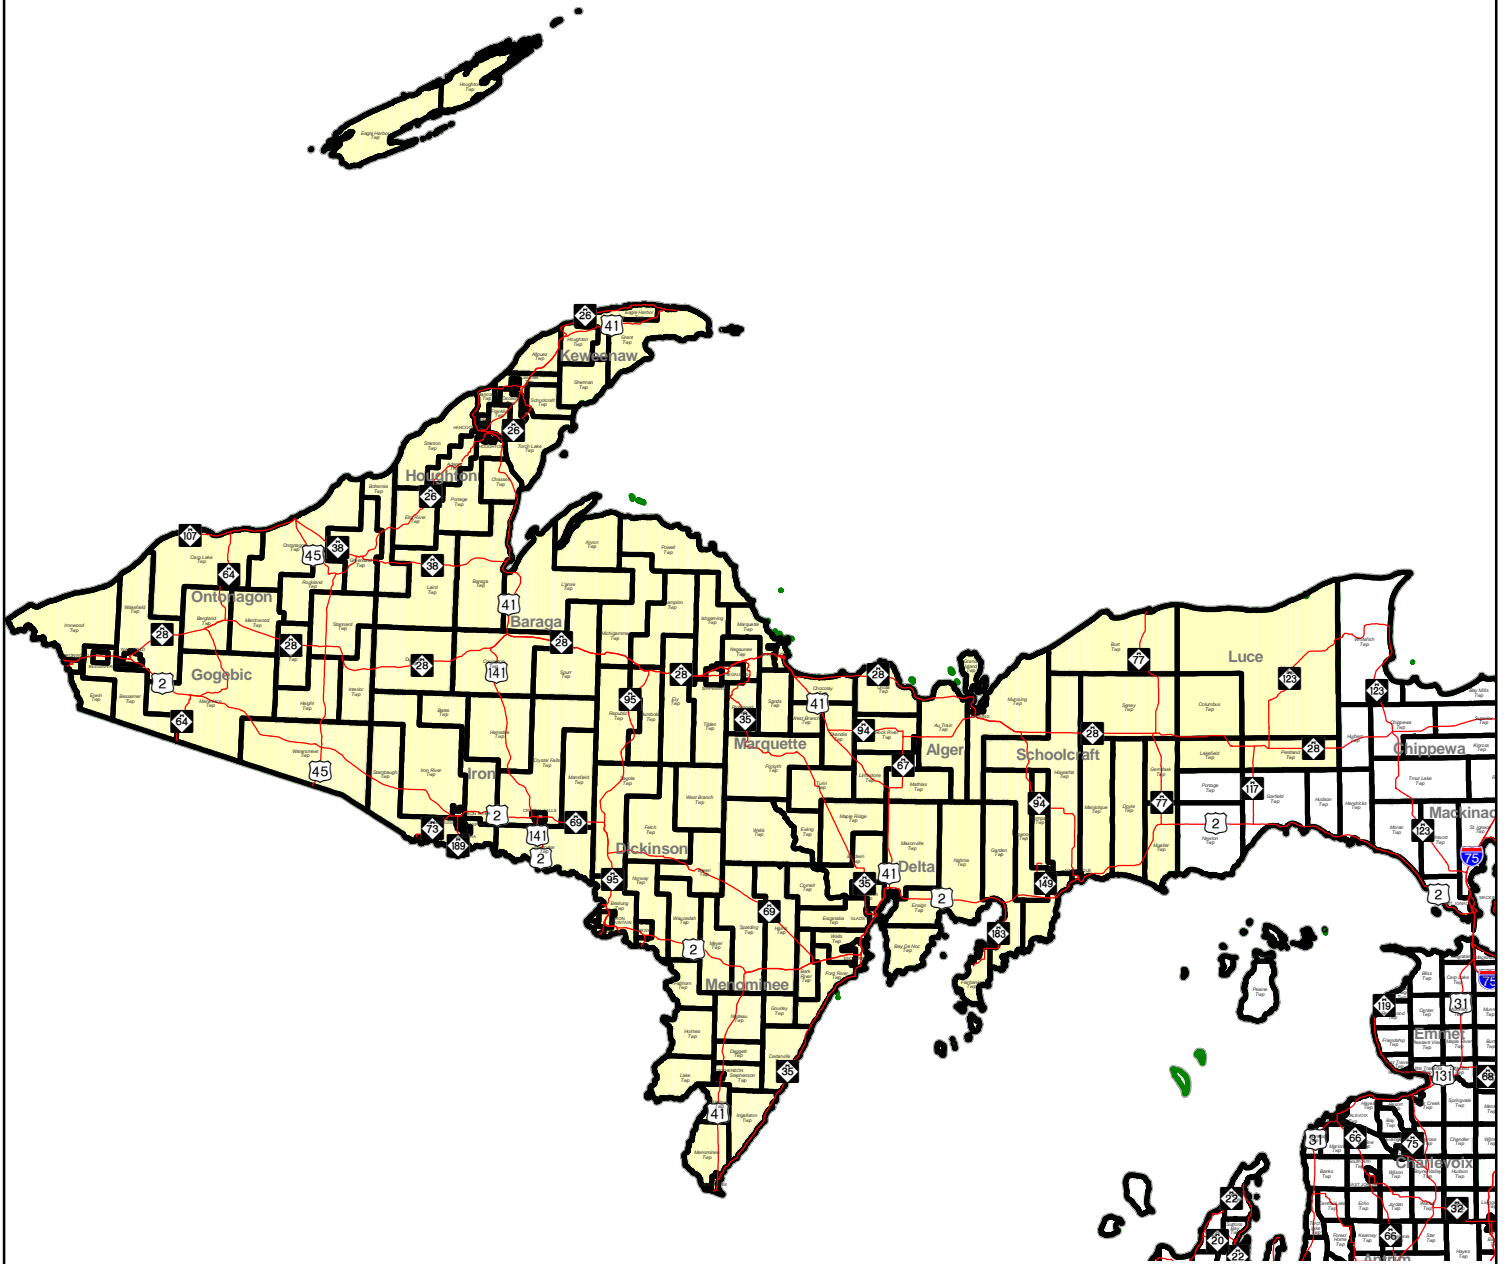

MICHIGAN STATE SENATE DISTRICT 38

Produced by
Michigan Information Center
October 2001

-  Highway
-  Minor Civil Division
-  District Boundary
-  County Boundary

Michigan State Senate

District 38

Alger County
Baraga County
Delta County
Dickinson County
Gogebic County
Houghton County
Iron County
Keweenaw County
Luce County
Marquette County
Menominee County
Ontonagon County
Schoolcraft County