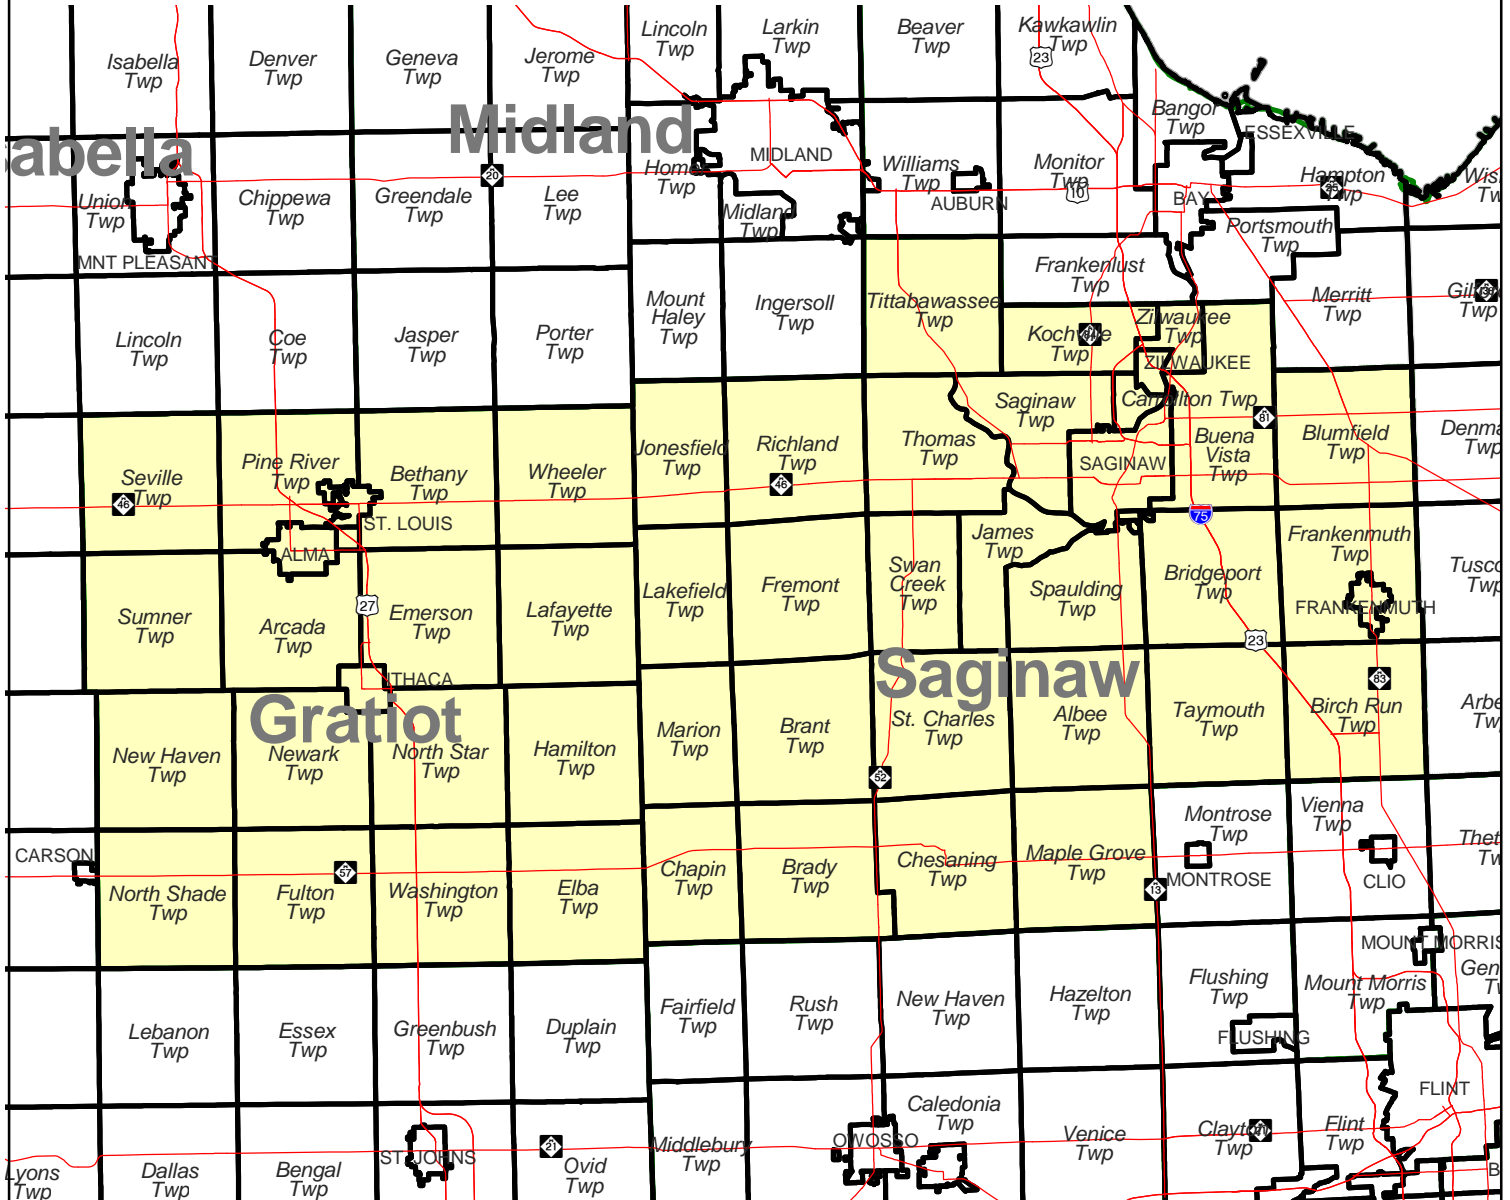

MICHIGAN STATE SENATE DISTRICT 32

Produced by
Michigan Information Center
October 2001

- Highway
- Minor Civil Division
- District Boundary
- County Boundary

Michigan State Senate

District 32

Gratiot County
Saginaw County