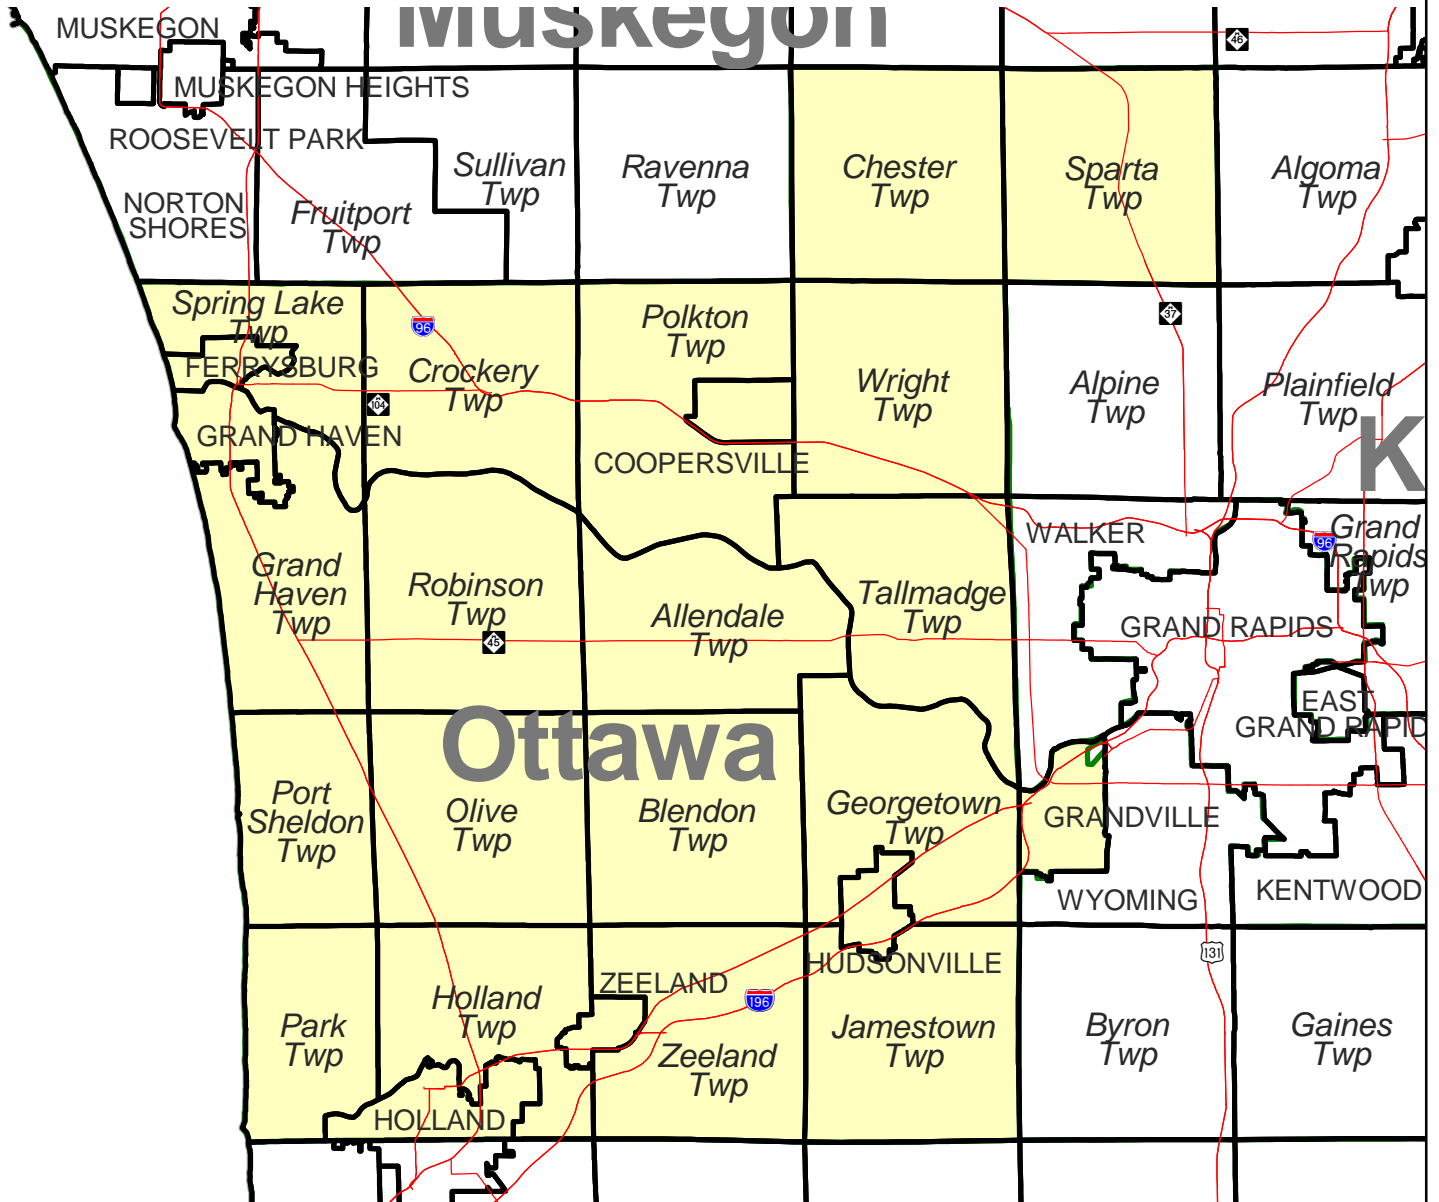

MICHIGAN STATE SENATE DISTRICT 30

Produced by
Michigan Information Center
October 2001

- Highway
- Minor Civil Division
- District Boundary
- County Boundary

Michigan State Senate

District 30

Kent County (part)
 Grandville city
 Sparta township
Ottawa County