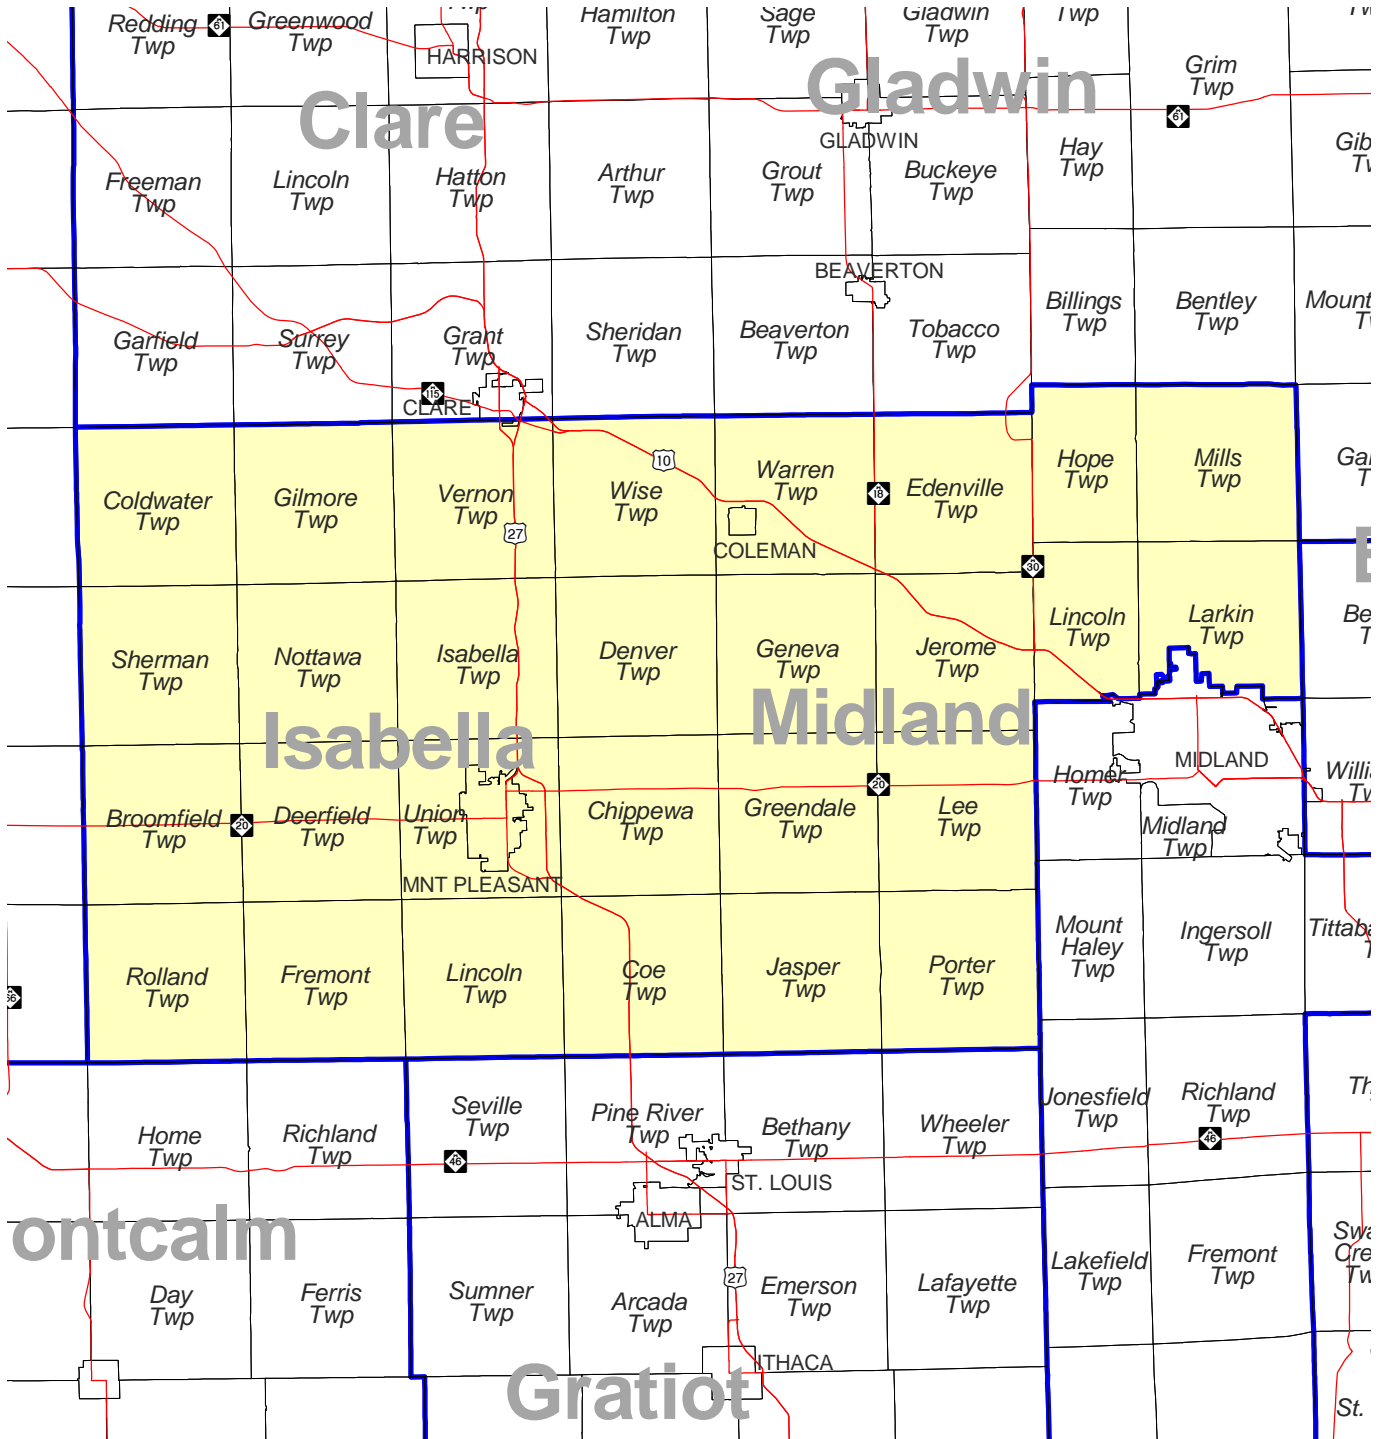

# MICHIGAN STATE HOUSE OF REPRESENTATIVES DISTRICT 99

Produced by  
Michigan Information Center  
October 2001

-  Highway
-  Minor Civil Division
-  District Boundary
-  County Boundary

## District 99

Isabella County

Midland County (part)

Coleman city

Edenville township

Geneva township

Greendale township

Hope township

Jasper township

Jerome township

Larkin township (part)

All of Larkin township excluding the portion contained within the city limits of Midland.

Lee township

Lincoln township (part)

All of Lincoln township excluding the portion contained within the city limits of Midland.

Mills township

Porter township

Warren township