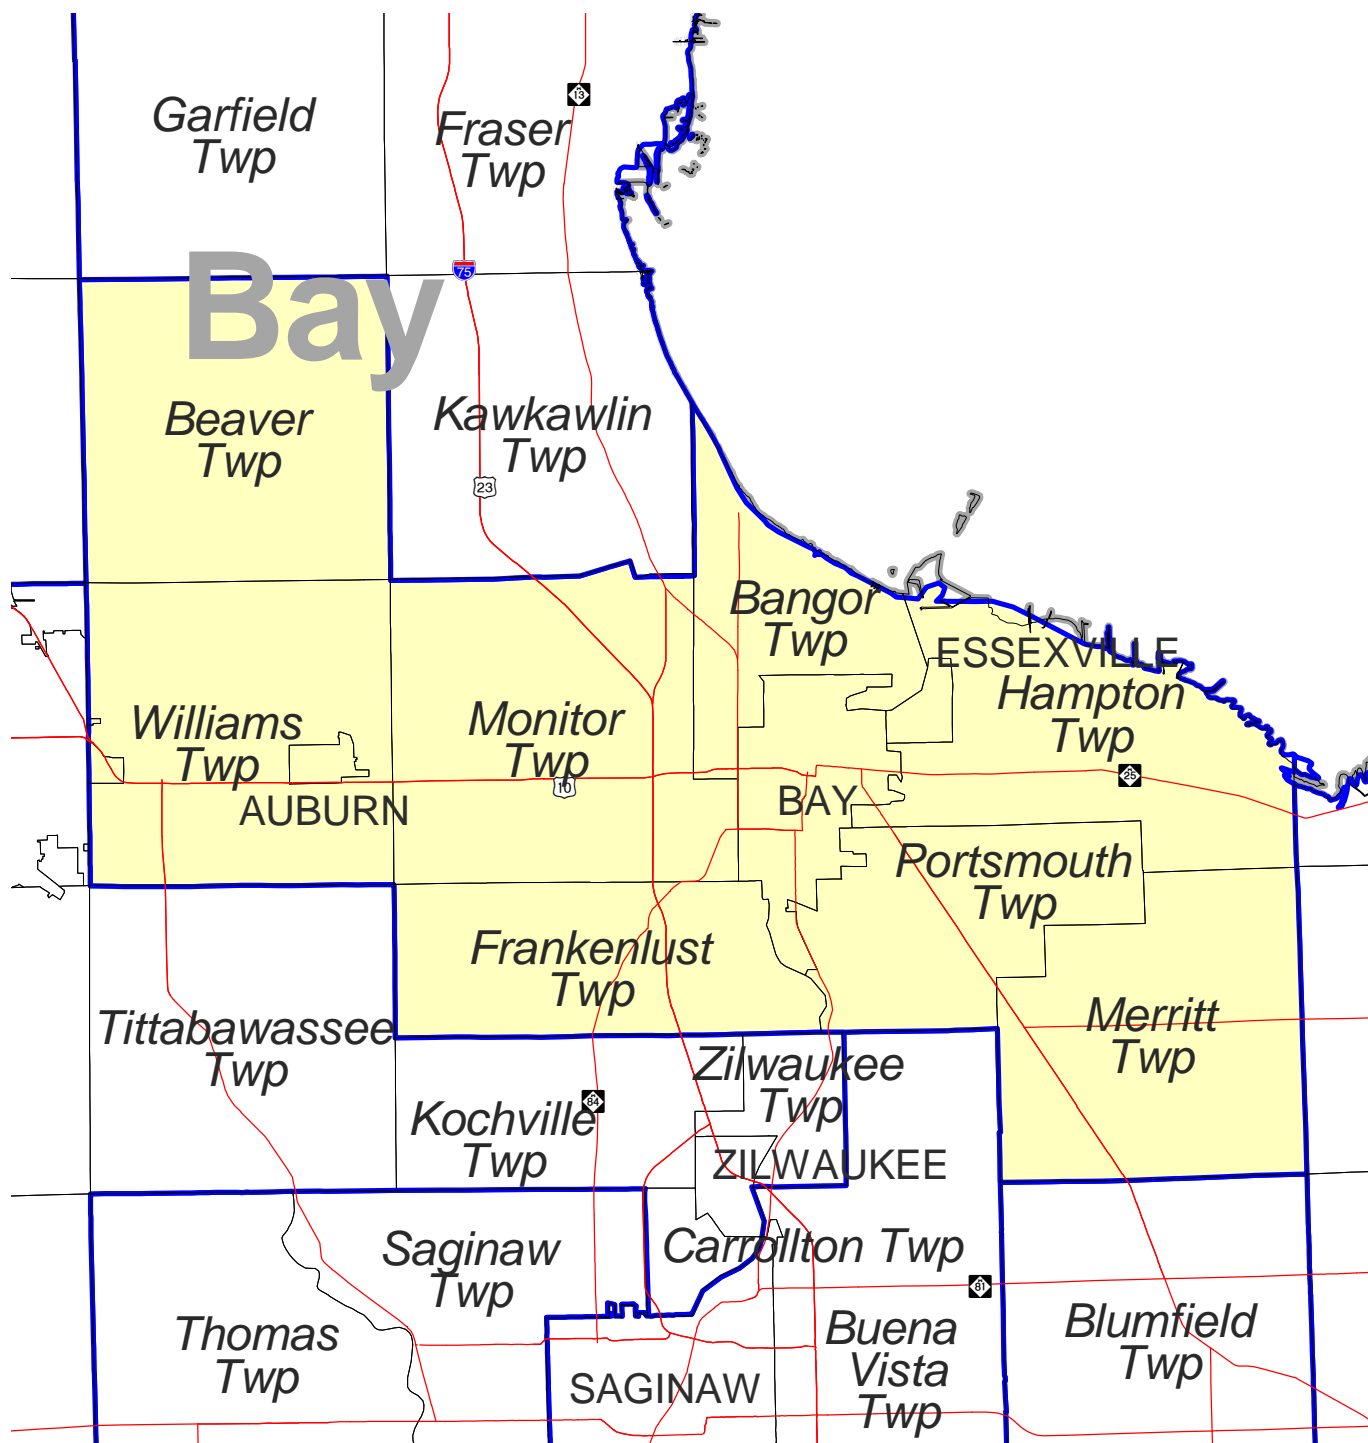

# MICHIGAN STATE HOUSE OF REPRESENTATIVES DISTRICT 96

Produced by  
Michigan Information Center  
October 2001

-  Highway
-  Minor Civil Division
-  District Boundary
-  County Boundary

# Michigan State House of Representatives

## District 96

Bay County (part)  
Auburn city  
Bangor township  
Bay City city  
Beaver township  
Essexville city  
Frankenlust township  
Hampton township  
Merritt township  
Midland city (part)  
Monitor township  
Portsmouth township  
Williams township