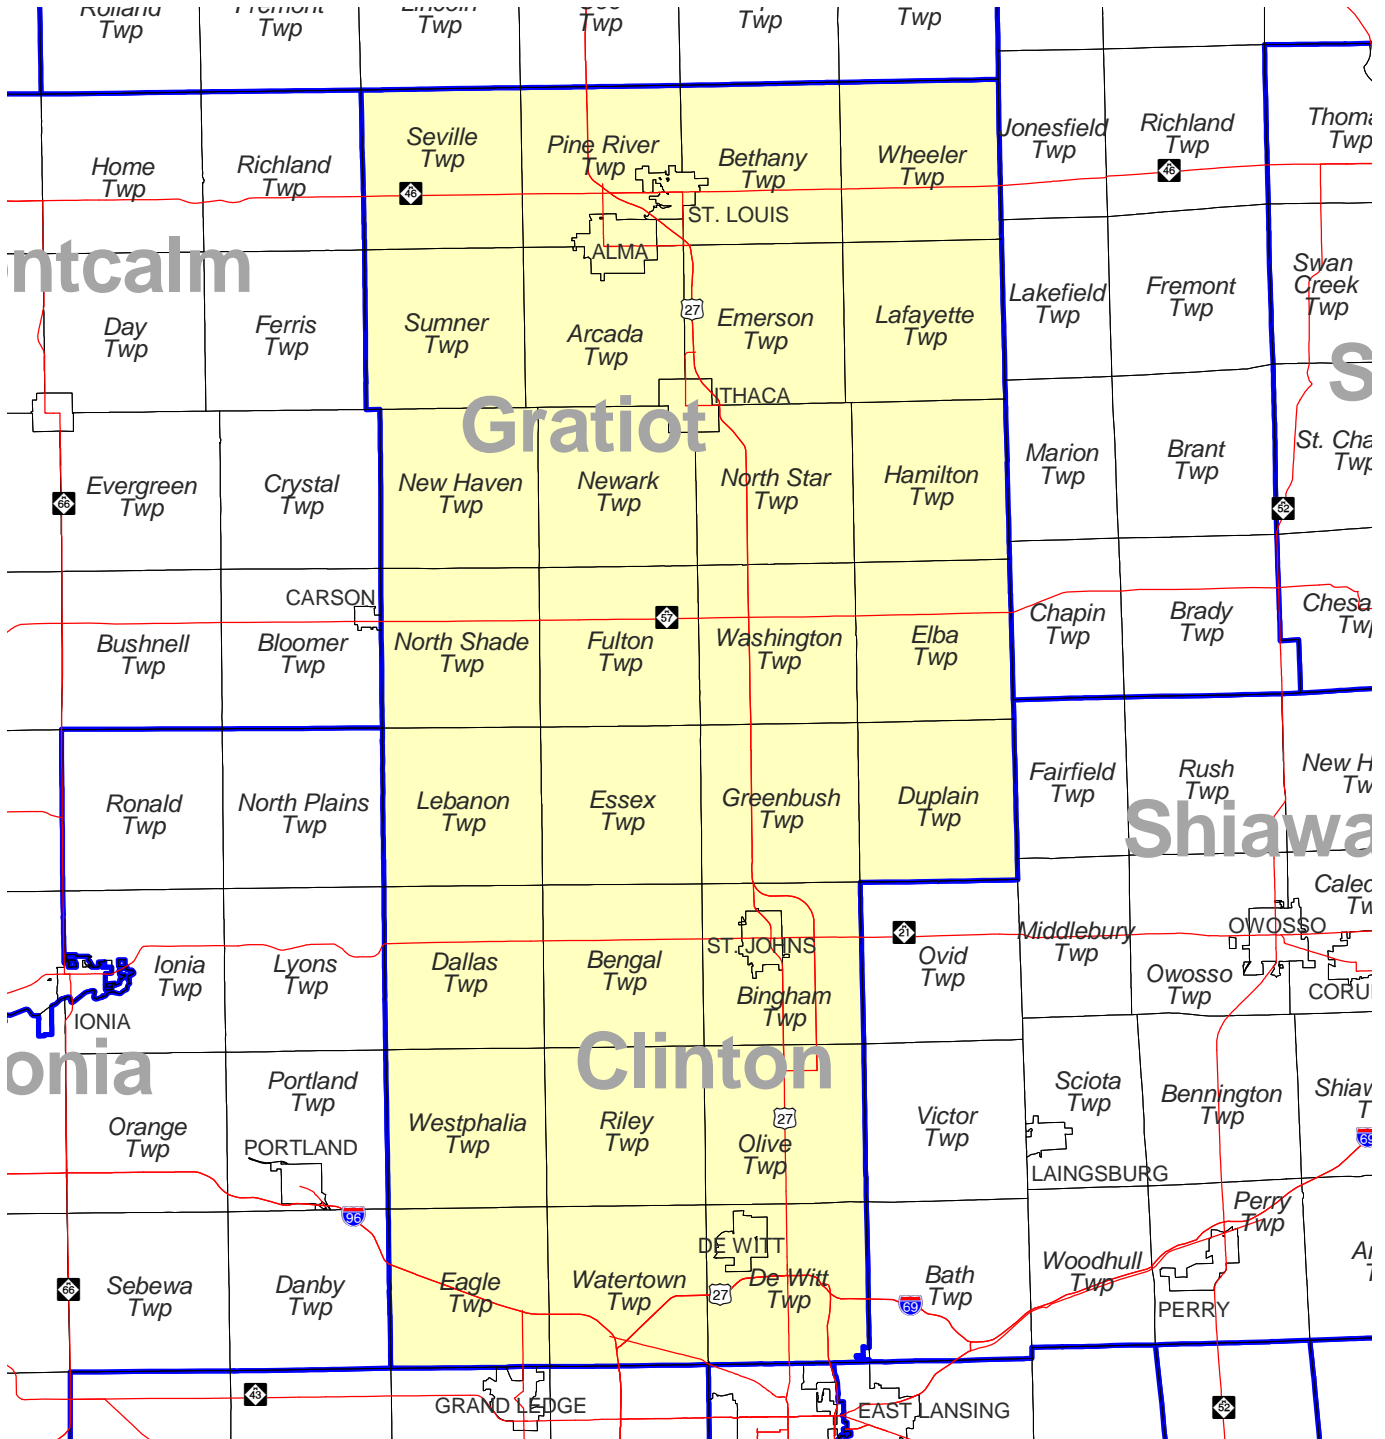

# MICHIGAN STATE HOUSE OF REPRESENTATIVES DISTRICT 93

Produced by  
Michigan Information Center  
October 2001

-  Highway
-  Minor Civil Division
-  District Boundary
-  County Boundary

## District 093

Clinton County (part)

Bengal township

Bingham township

Dallas township

Dewitt city

Dewitt township (part)

All of Dewitt township excluding the portion contained within the township limits of Bath.

Duplain township

Eagle township

East Lansing city (part)

Essex township

Grand Ledge city (part)

Greenbush township

Lebanon township

Olive township

Riley township

St. Johns city

Watertown township

Westphalia township

Gratiot County