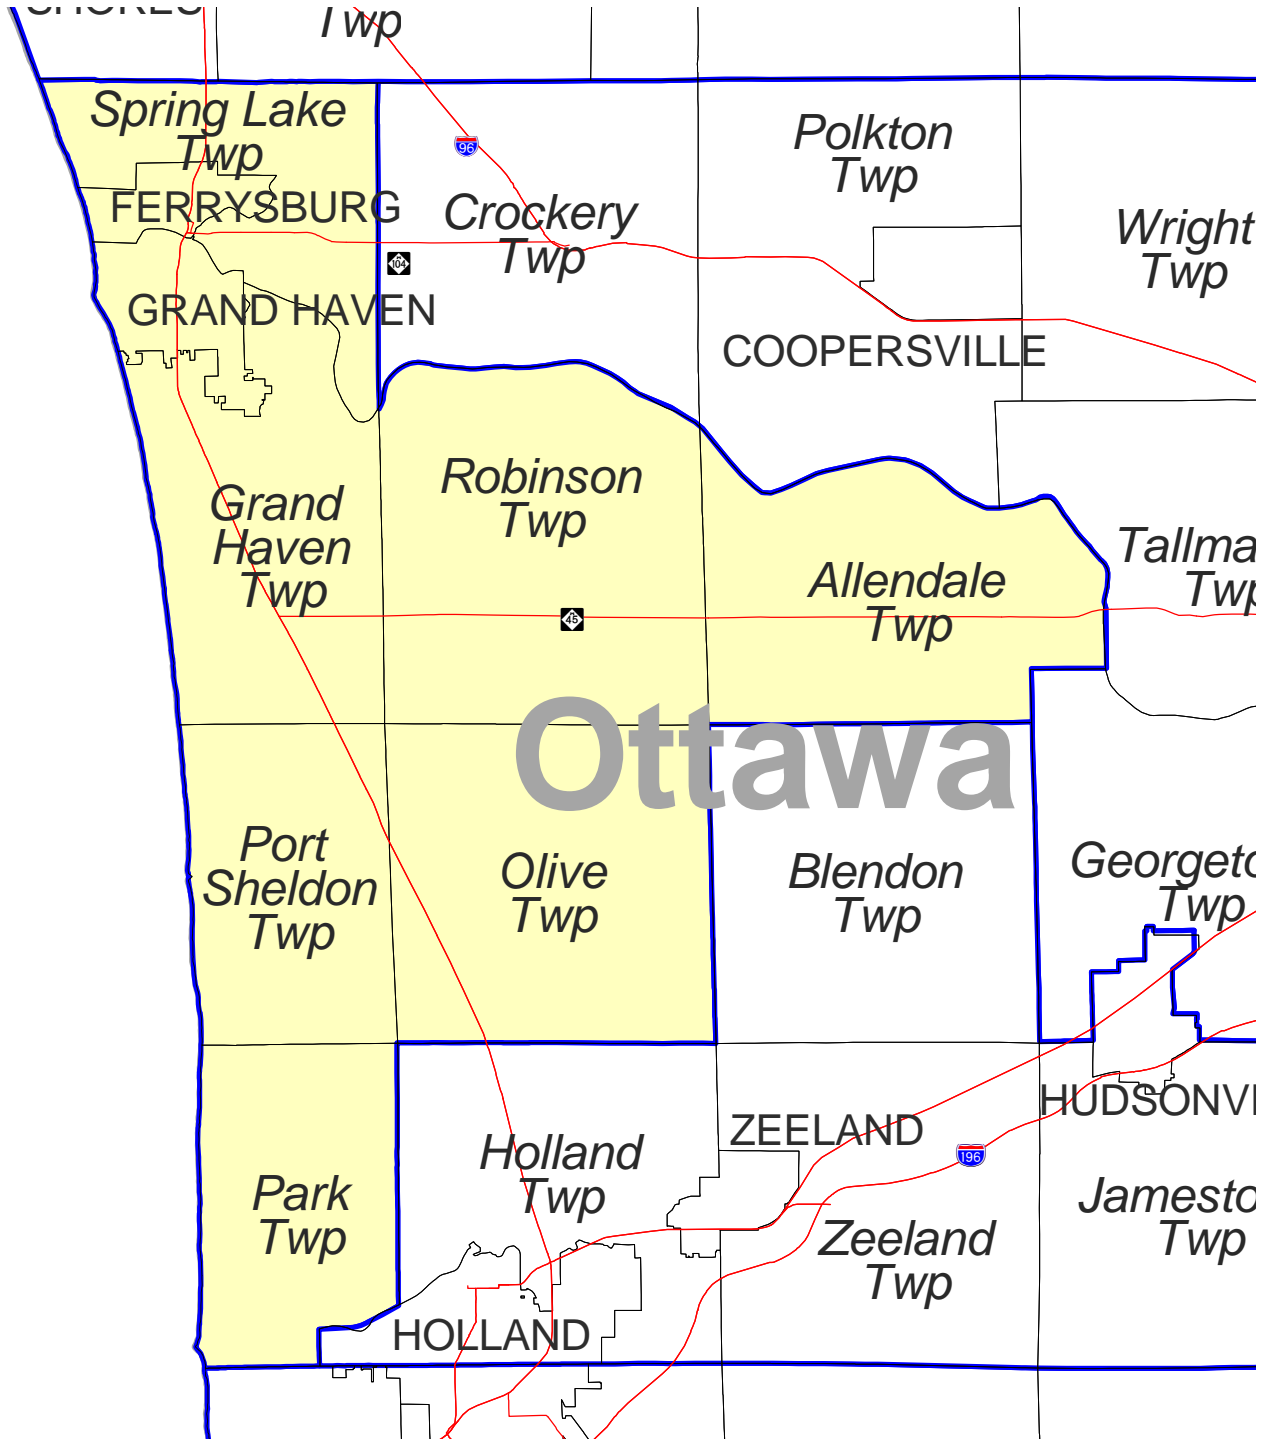

MICHIGAN STATE HOUSE OF REPRESENTATIVES DISTRICT 89

Produced by
Michigan Information Center
October 2001

-  Highway
-  Minor Civil Division
-  District Boundary
-  County Boundary

Michigan State House of Representatives

District 089

Ottawa County (part)
Allendale township
Ferrysburg city
Grand Haven city
Grand Haven township
Olive township
Park township
Port Sheldon township
Robinson township
Spring Lake township