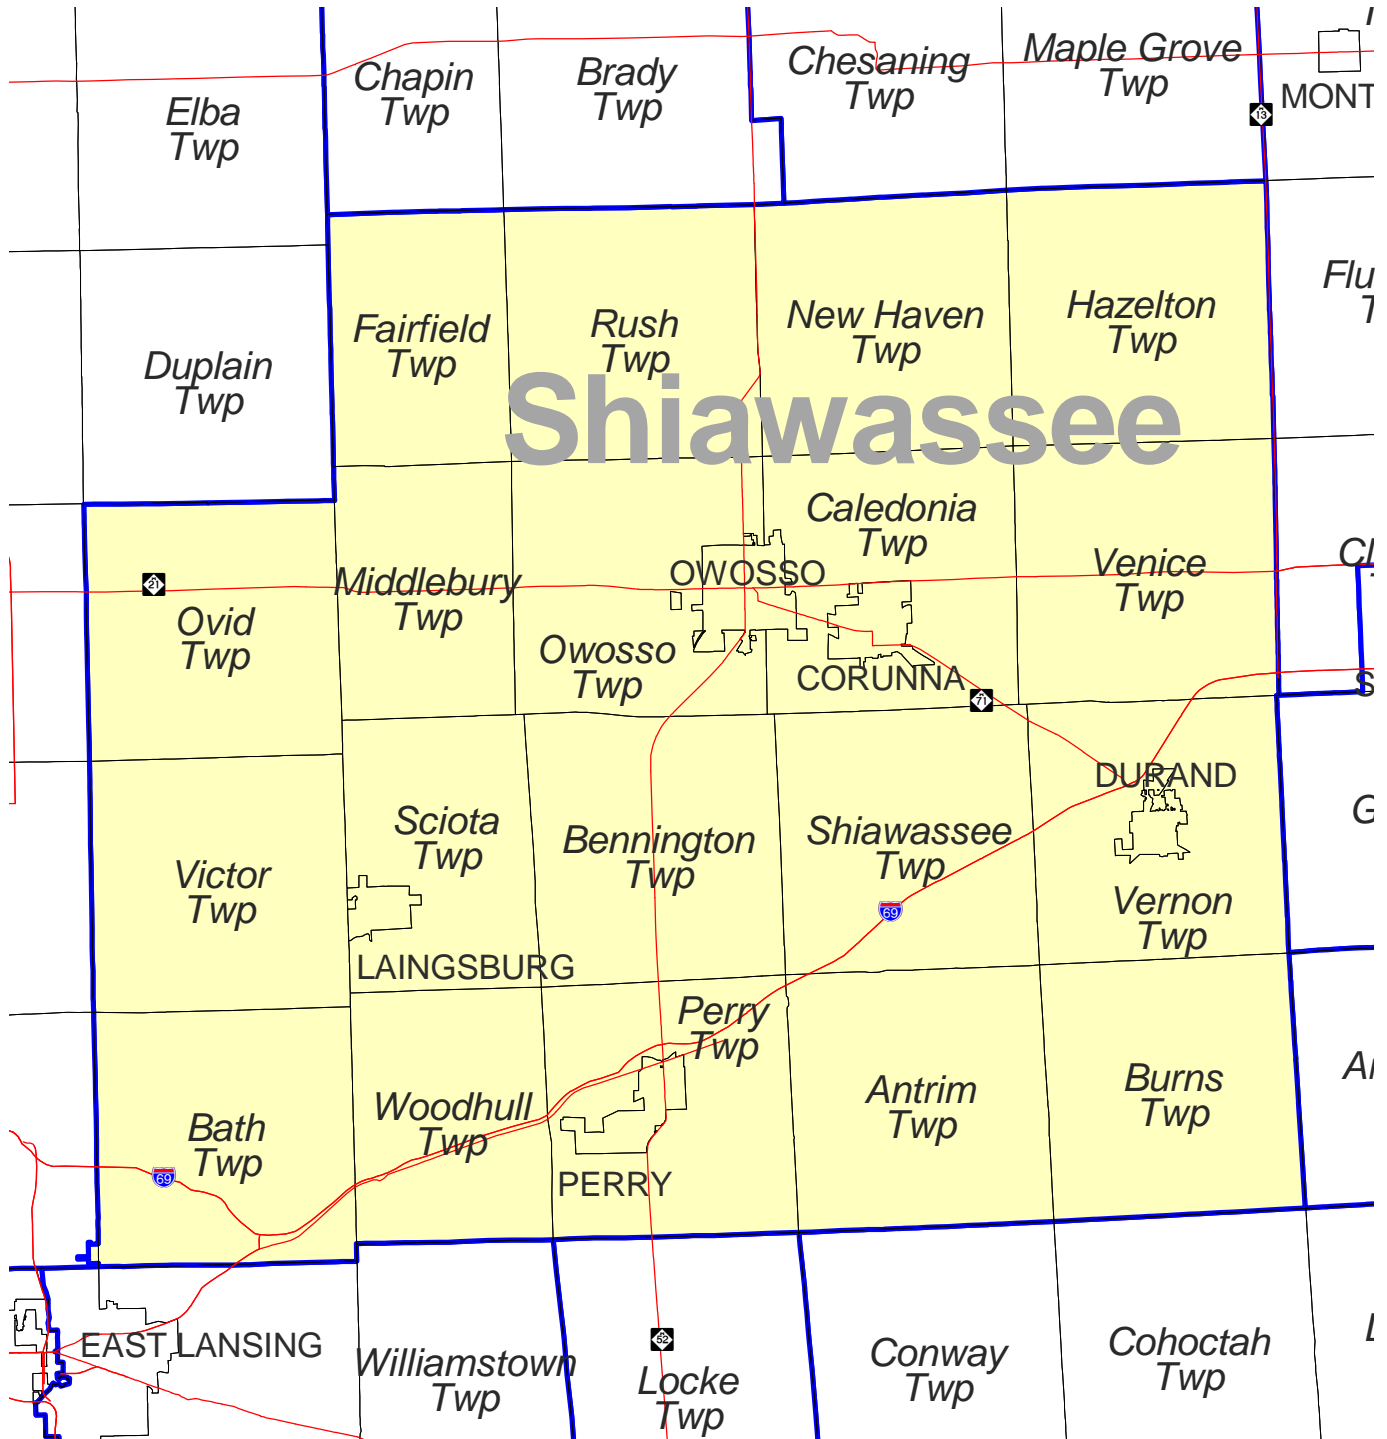

MICHIGAN STATE HOUSE OF REPRESENTATIVES DISTRICT 85

Produced by
Michigan Information Center
October 2001

- Highway
- Minor Civil Division
- District Boundary
- County Boundary

Michigan State House of Representatives

District 085

Clinton County (part)

Bath township

Dewitt township (part)

That portion of Dewitt township contained within the township limits of
Bath.

Ovid township

Victor township

Shiawassee County