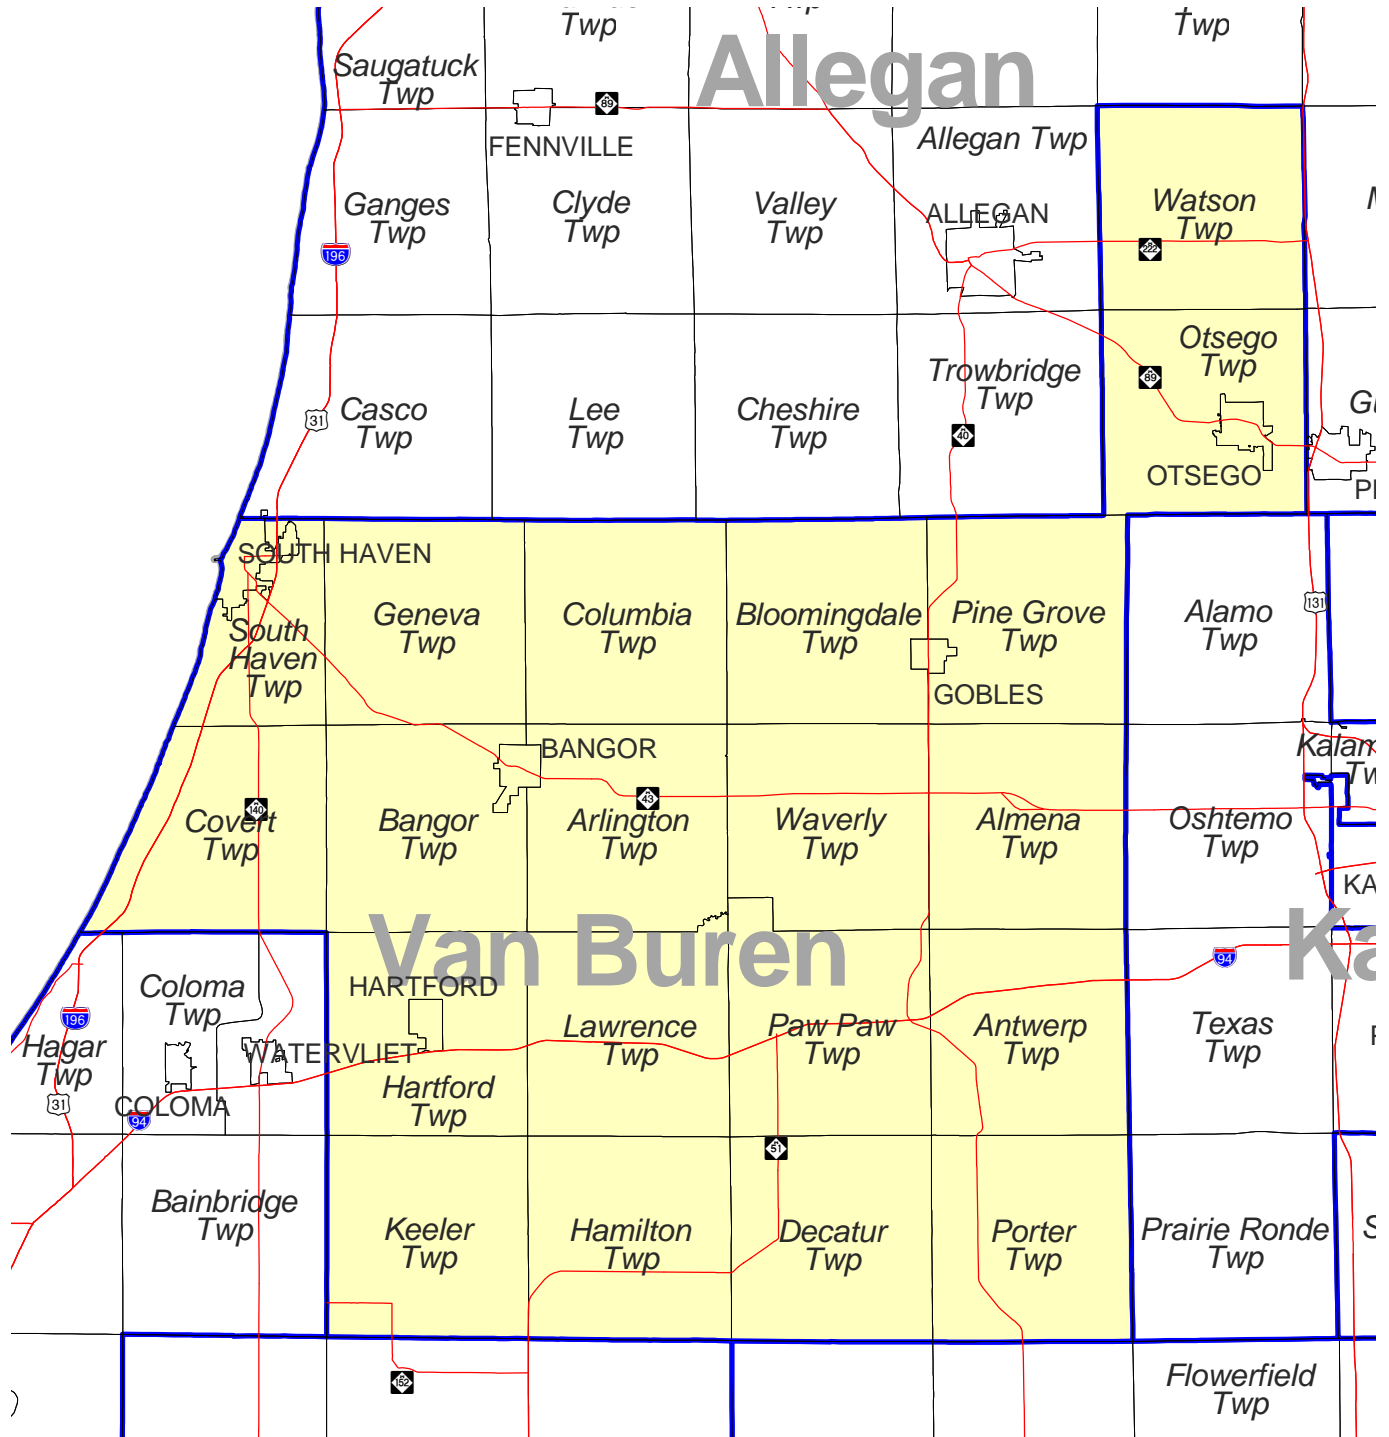

MICHIGAN STATE HOUSE OF REPRESENTATIVES DISTRICT 80

-  Highway
-  Minor Civil Division
-  District Boundary
-  County Boundary

Michigan State House of Representatives

District 080

Allegan County (part)
Otsego city
Otsego township
Watson township
Van Buren County