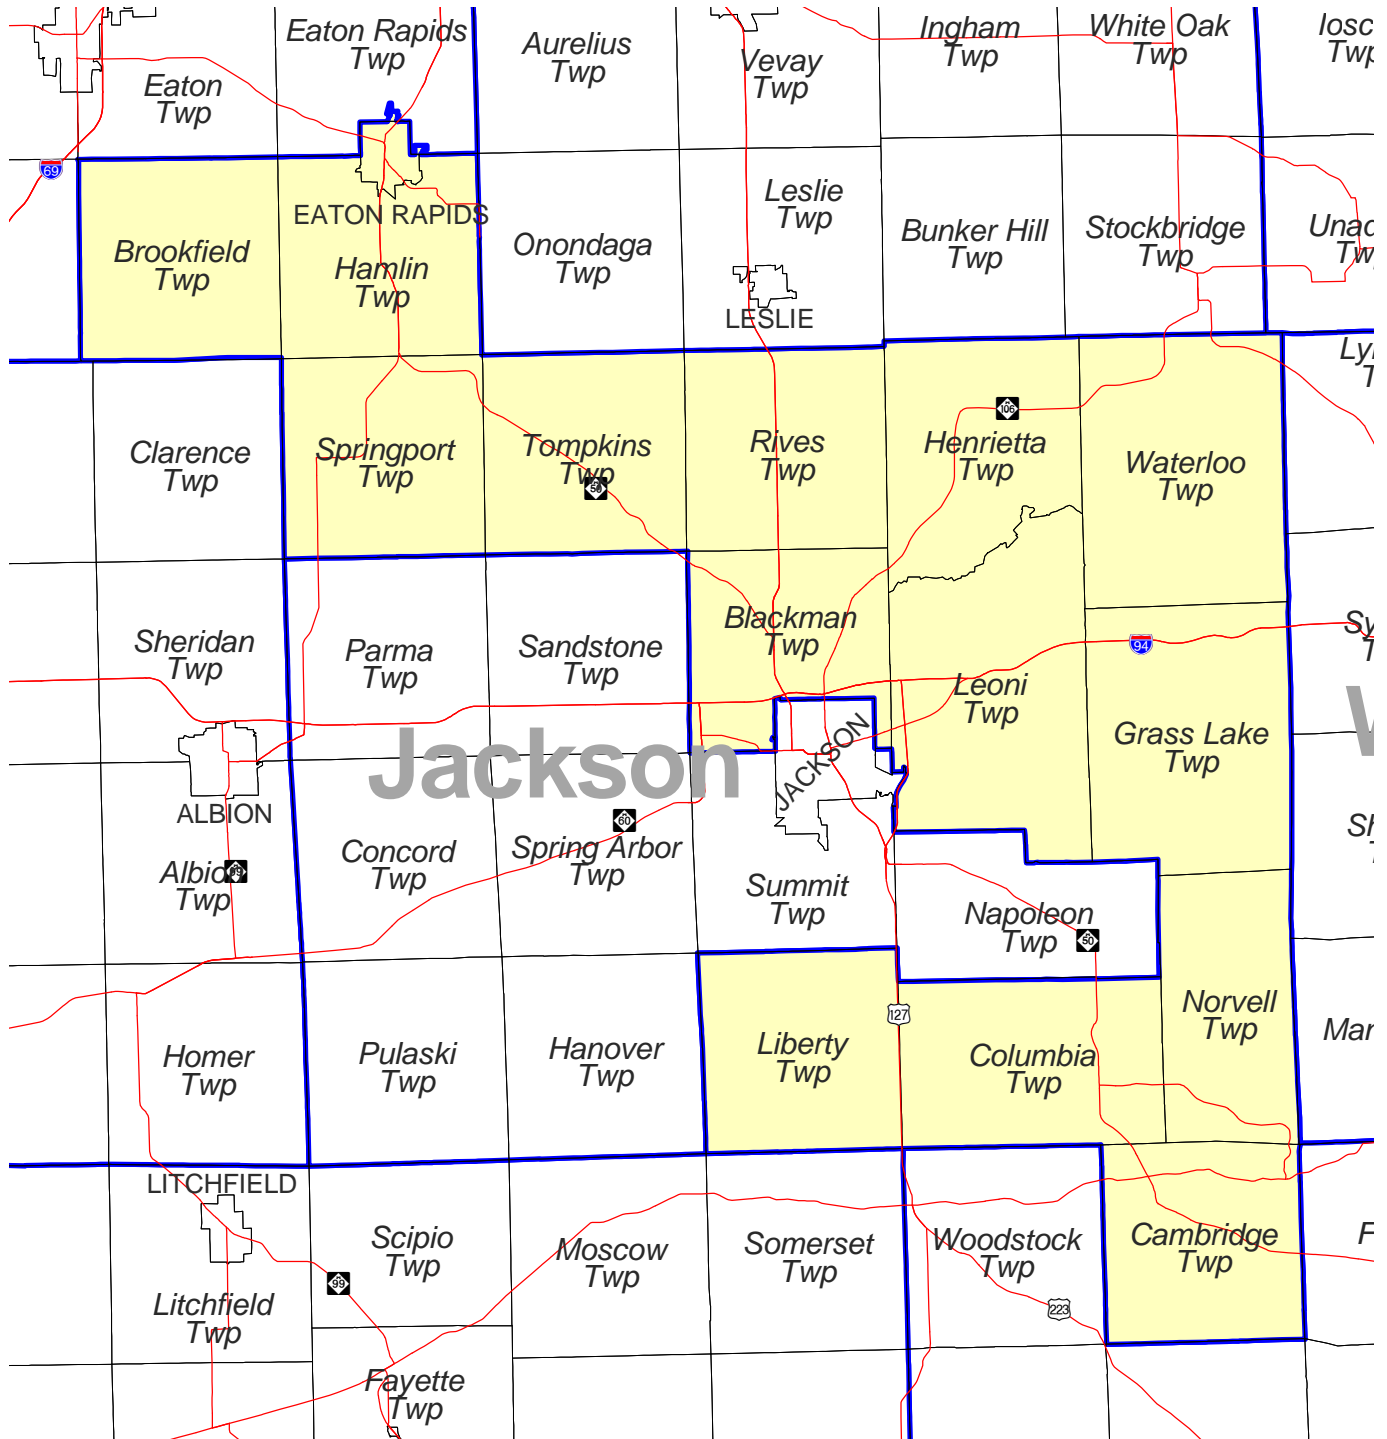

# MICHIGAN STATE HOUSE OF REPRESENTATIVES DISTRICT 65

Produced by  
Michigan Information Center  
October 2001

- Highway
- Minor Civil Division
- District Boundary
- County Boundary

# Michigan State House of Representatives

## District 065

Eaton County (part)  
    Brookfield township  
    Eaton Rapids city  
    Hamlin township  
Jackson County (part)  
    Blackman township  
    Columbia township  
    Grass Lake township  
    Henrietta township  
    Leoni township  
    Liberty township  
    Norvell township  
    Rives township  
    Springport township  
    Tompkins township  
    Waterloo township  
Lenawee County (part)  
    Cambridge township