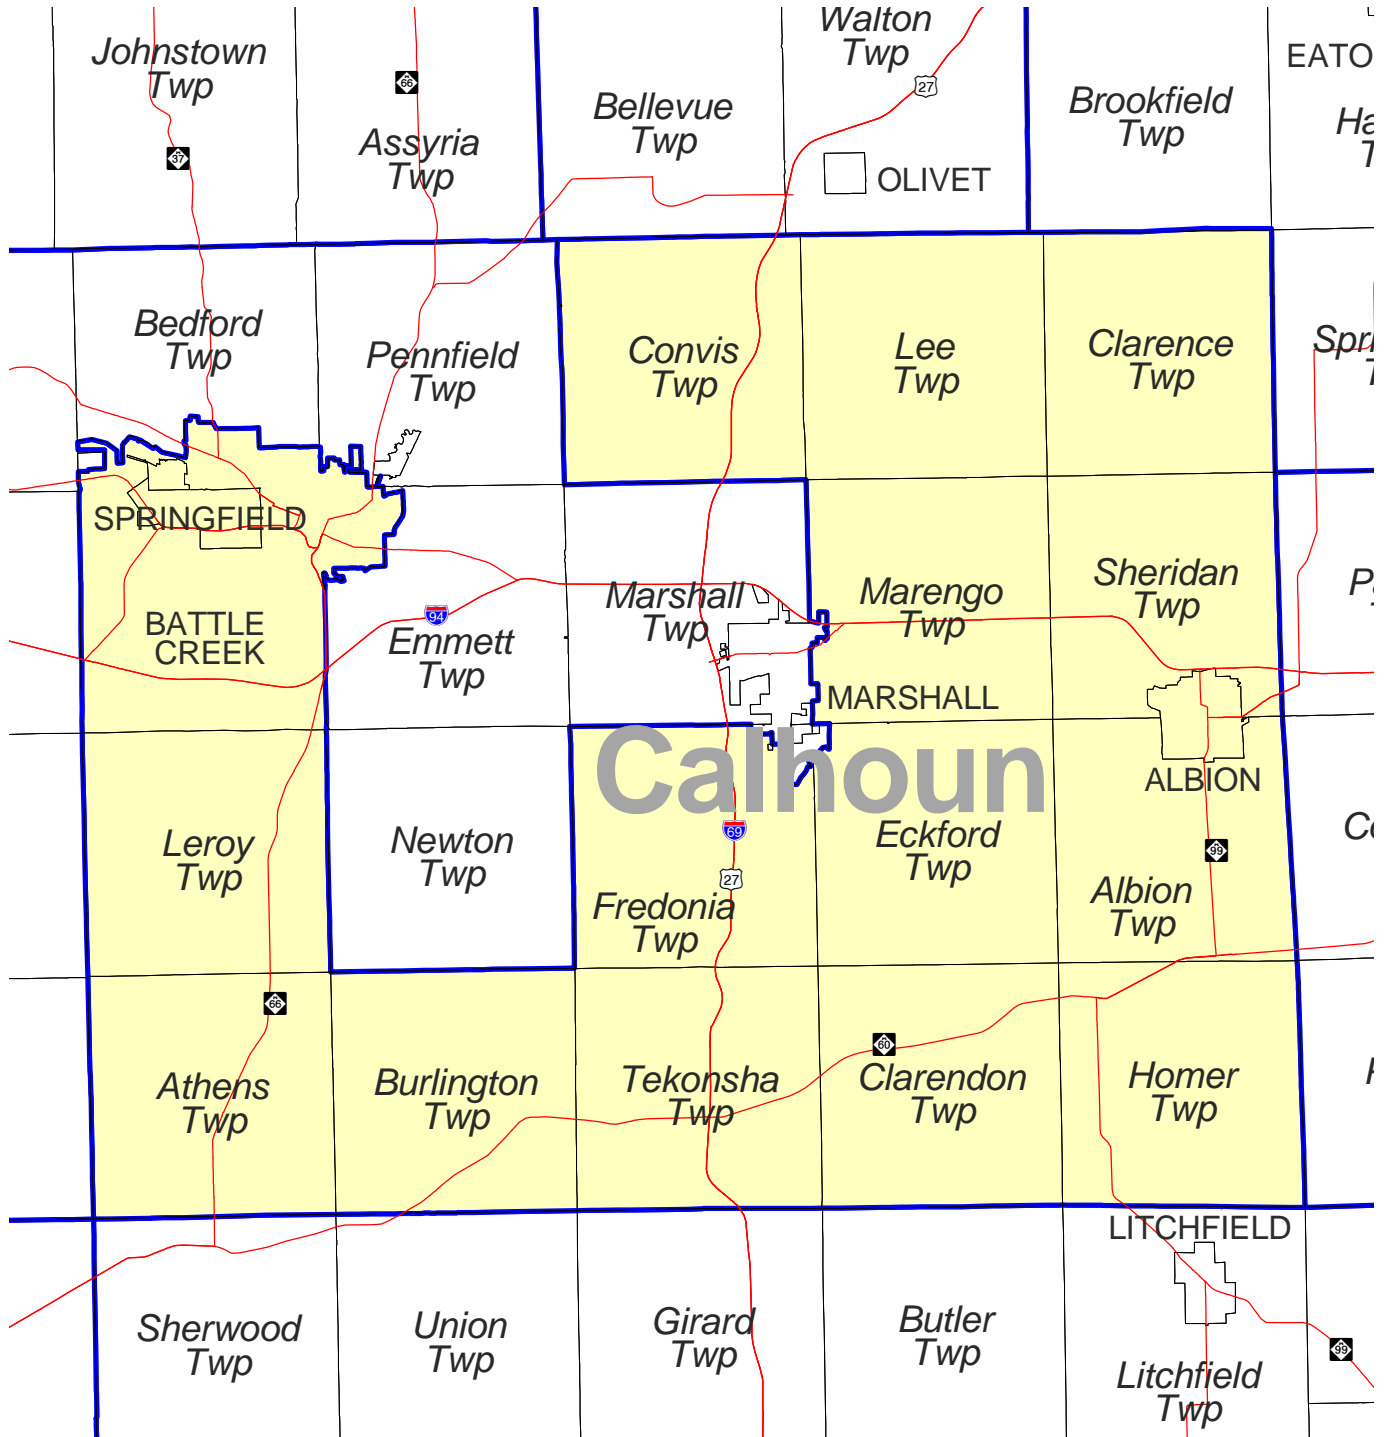

MICHIGAN STATE HOUSE OF REPRESENTATIVES DISTRICT 62

Calhoun

Produced by
Michigan Information Center
October 2001

-  Highway
-  Minor Civil Division
-  District Boundary
-  County Boundary

Michigan State House of Representatives

That portion of Bedford township contained within the city limits of Battle Creek.

Burlington township

Clarence township

Clarendon township

Convis township

Eckford township (part)

That portion of Eckford twp east of the township limits of Fredonia, north, west of the city limits of Marshall, south of the township limits of Marengo.

Fredonia township (part)

All of Fredonia township excluding that portion contained within the city limits of Marshall.

Homer township

Lee township

Leroy township

Marengo township

Marshall city (part)

All of Marshall city contained within the township limits of Fredonia.

Sheridan township

Springfield city

Tekonsha township