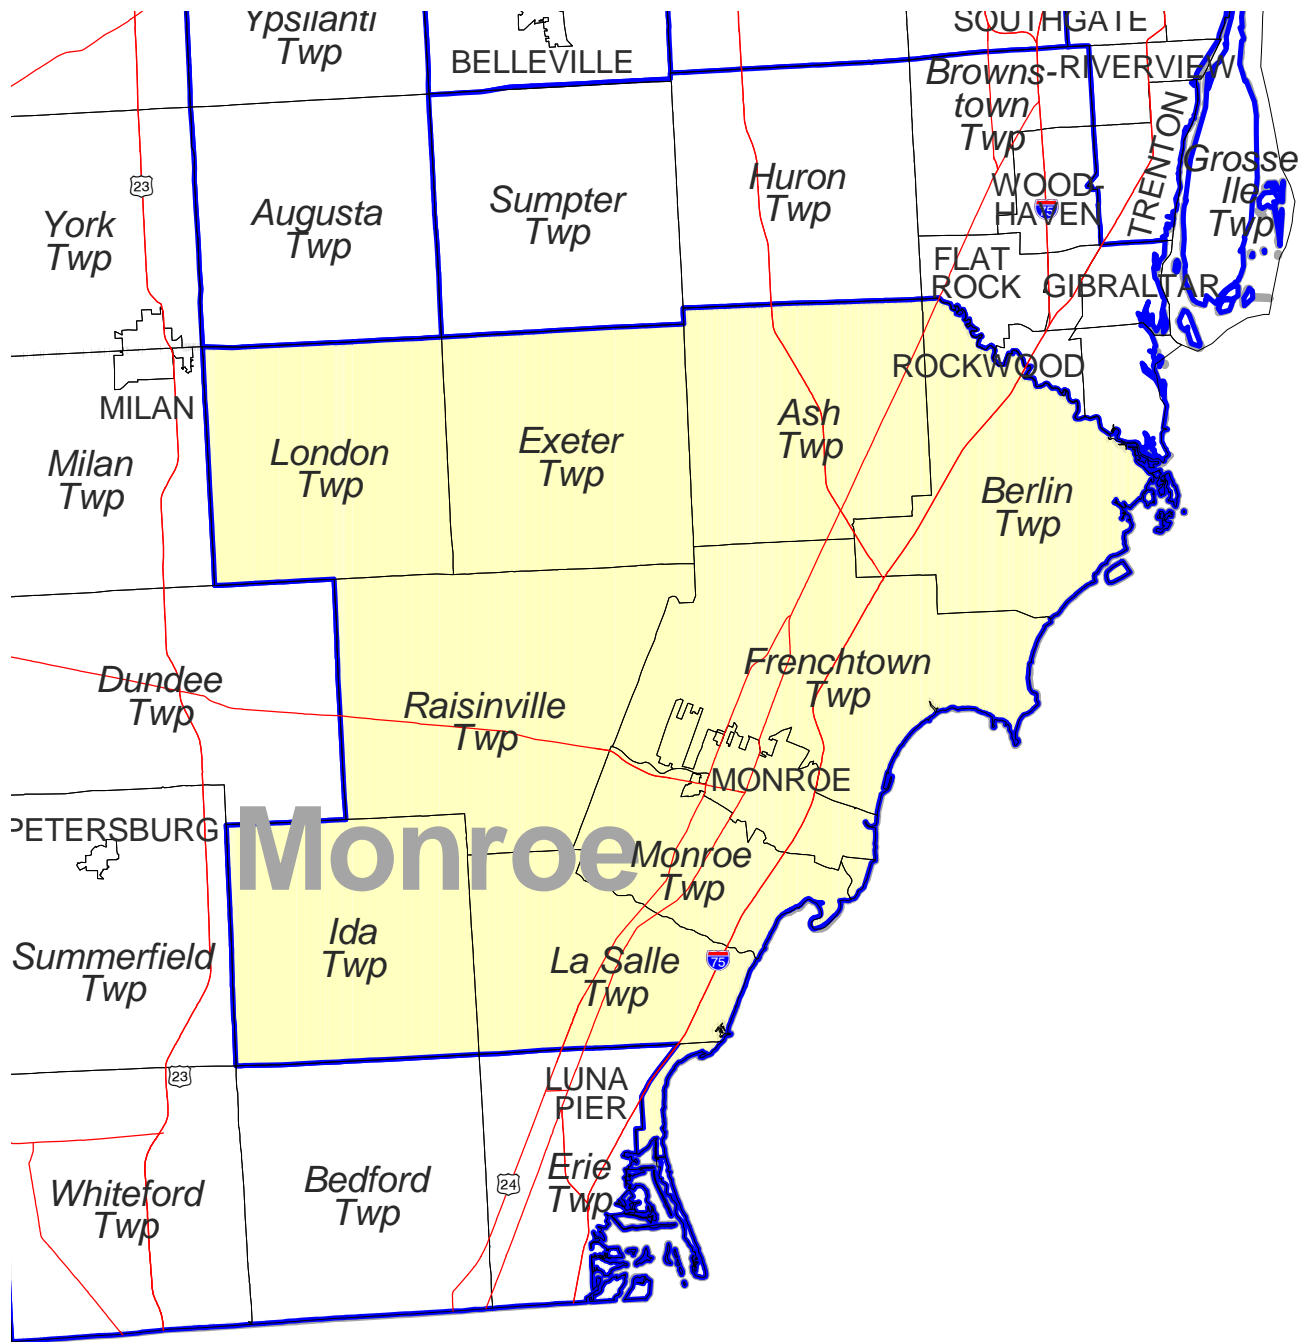

MICHIGAN STATE HOUSE OF REPRESENTATIVES DISTRICT 56

Produced by
Michigan Information Center
October 2001

-  Highway
-  Minor Civil Division
-  District Boundary
-  County Boundary

Michigan State House of Representatives

District 056

Monroe County (part)
Ash township
Berlin township
Exeter township
Frenchtown township
Ida township
LaSalle township
London township
Luna Pier city
Monroe city
Monroe township
Raisinville township