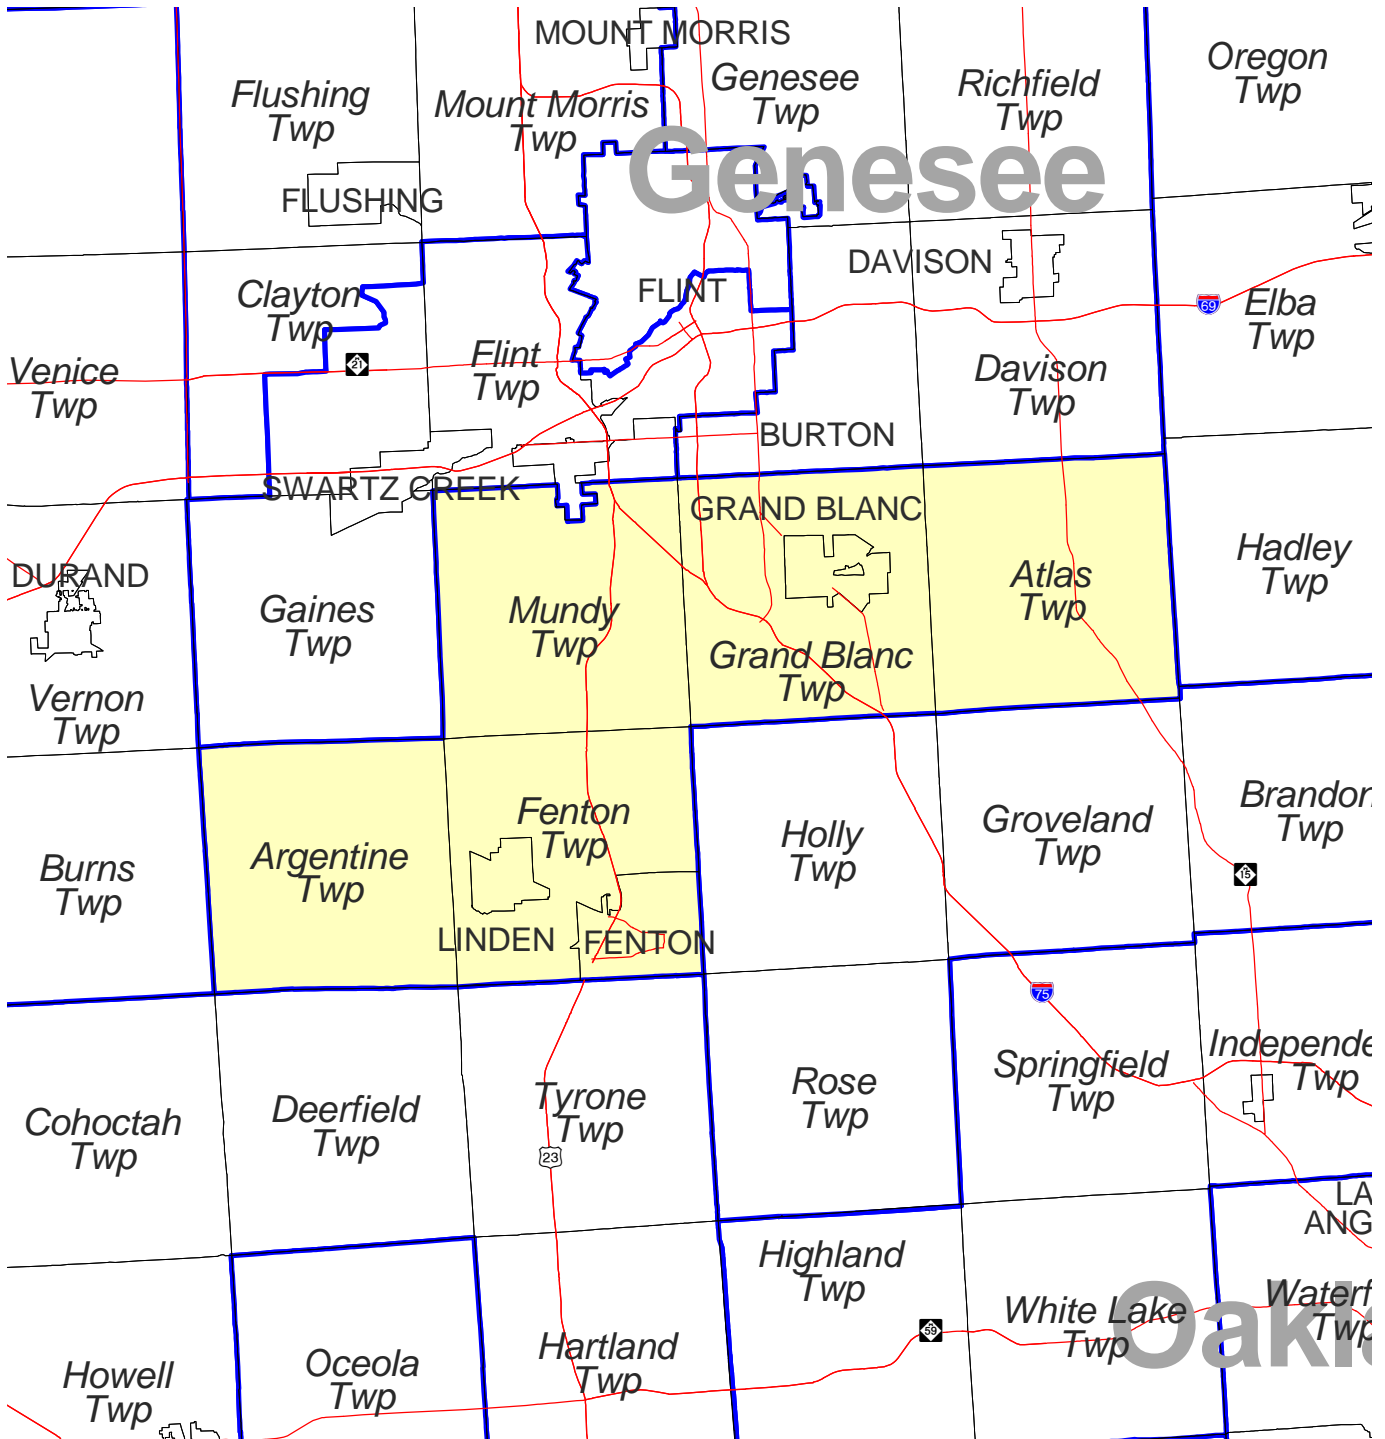

# MICHIGAN STATE HOUSE OF REPRESENTATIVES DISTRICT 51

Produced by  
Michigan Information Center  
October 2001

-  Highway
-  Minor Civil Division
-  District Boundary
-  County Boundary

# Michigan State House of Representatives

## District 51

Genesee County (part)  
  Argentine township  
  Atlas township  
  Fenton city  
  Fenton township  
  Grand Blanc city  
  Grand Blanc township  
  Linden city  
  Mundy township