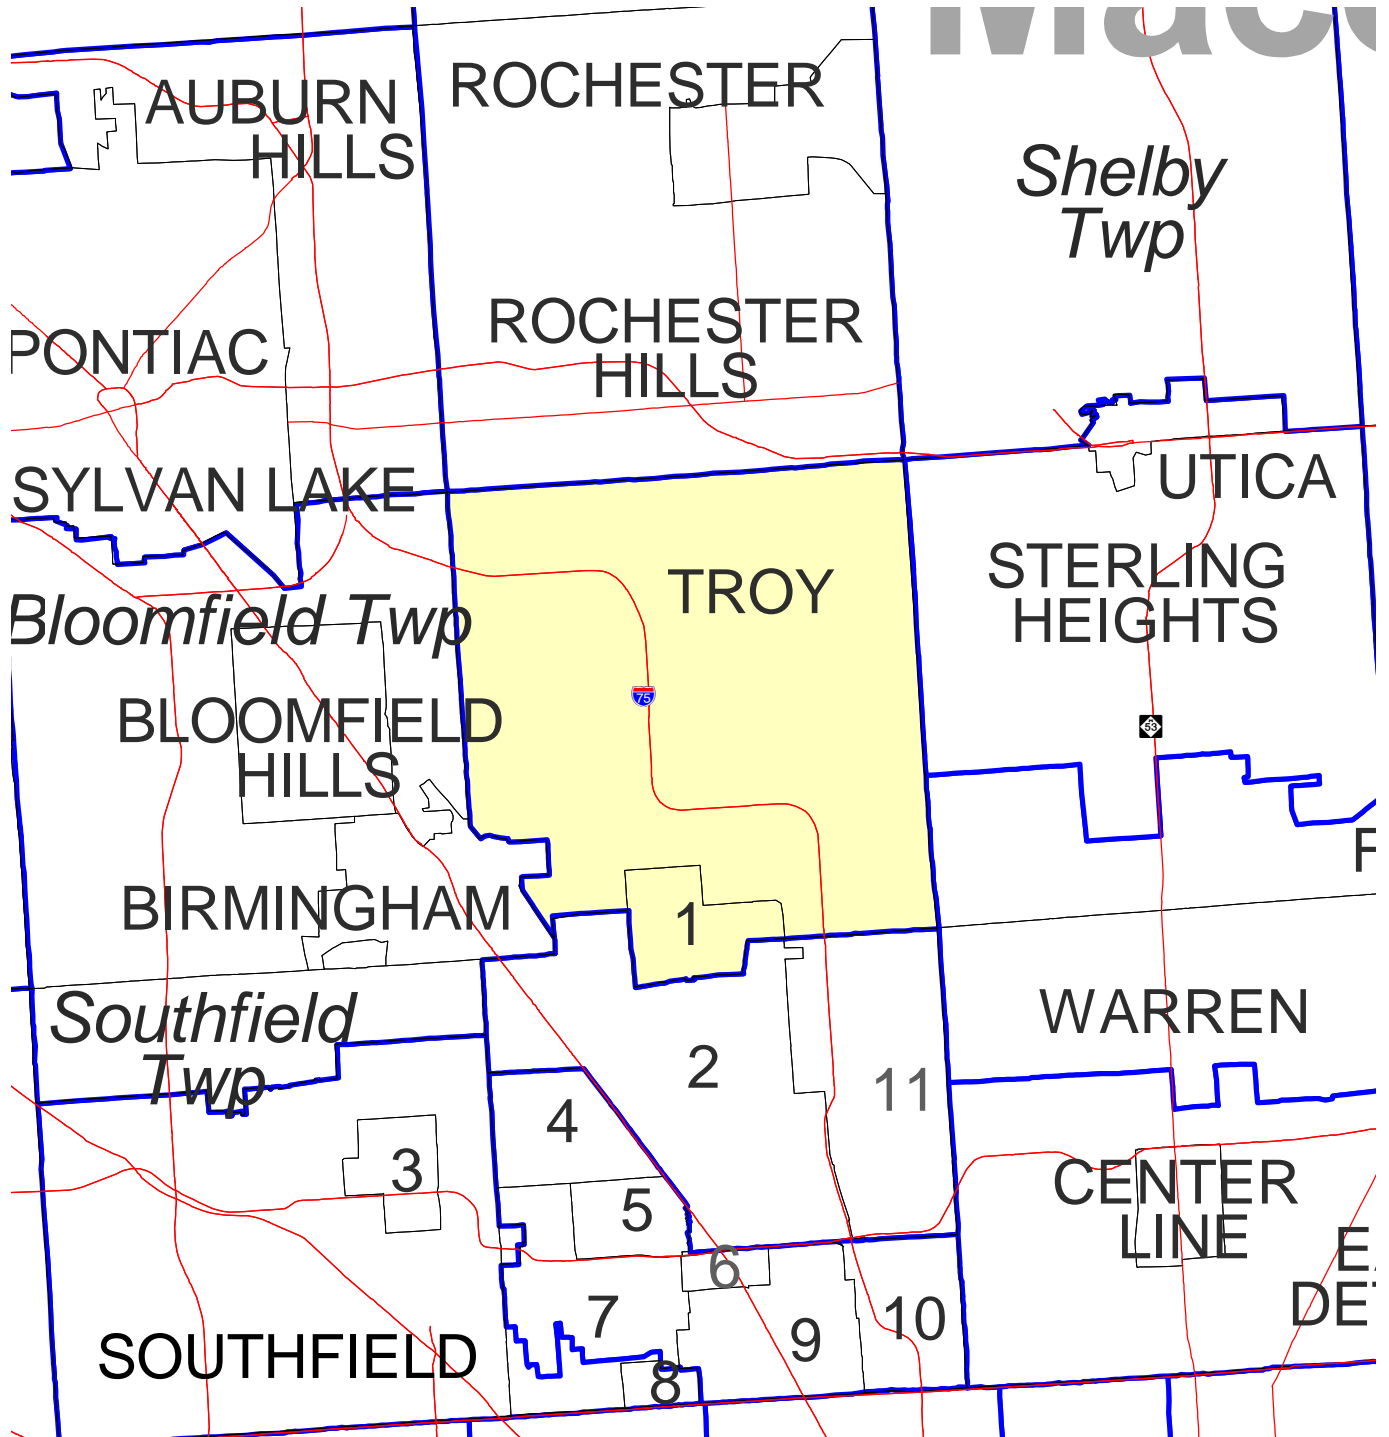

MICHIGAN STATE HOUSE OF REPRESENTATIVES DISTRICT 41

Produced by
Michigan Information Center
October 2001

-  Highway
-  Minor Civil Division
-  District Boundary
-  County Boundary

Michigan State House of Representatives

District 041

Oakland County (part)
Clawson city
Troy city