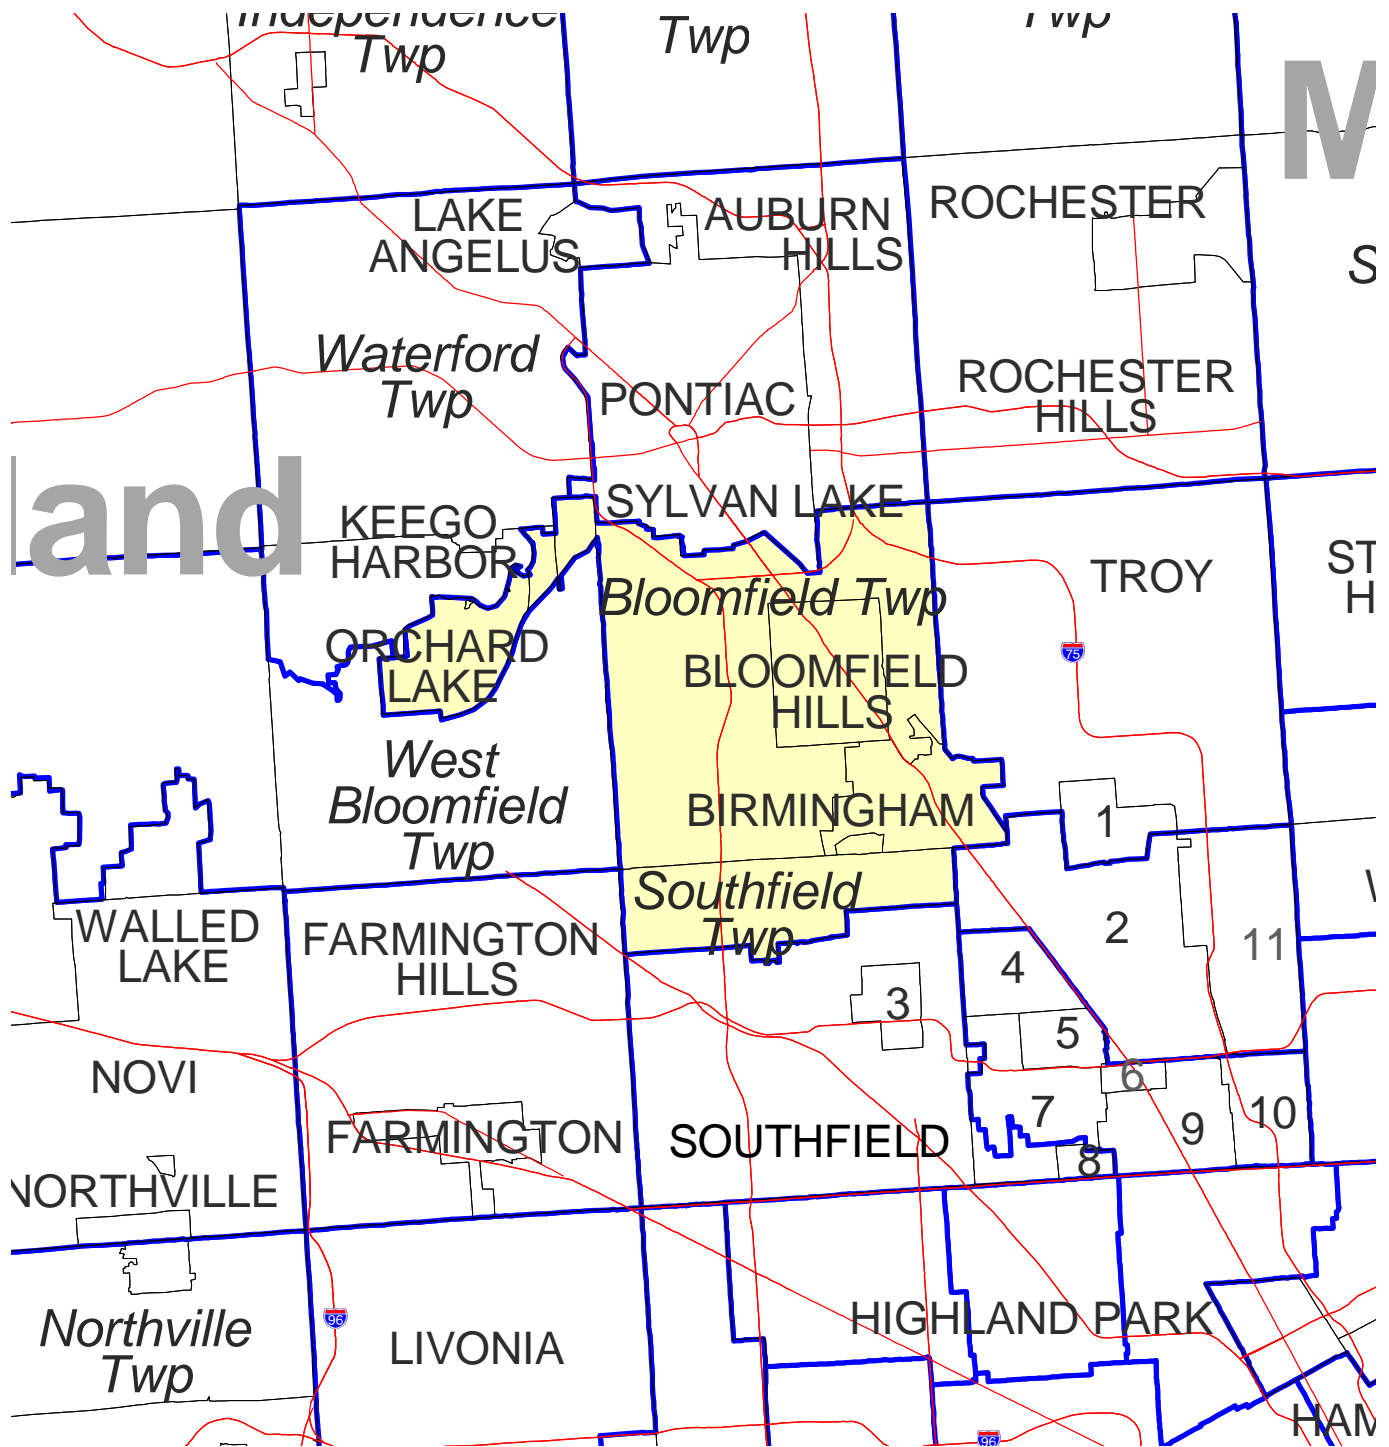

# MICHIGAN STATE HOUSE OF REPRESENTATIVES DISTRICT 40

Produced by  
Michigan Information Center  
October 2001

-  Highway
-  Minor Civil Division
-  District Boundary
-  County Boundary

# Michigan State House of Representatives

## District 040

Oakland County (part)  
Birmingham city  
Bloomfield Hills city  
Bloomfield township  
Keego Harbor city  
Orchard Lake Village city  
Southfield township  
Sylvan Lake city