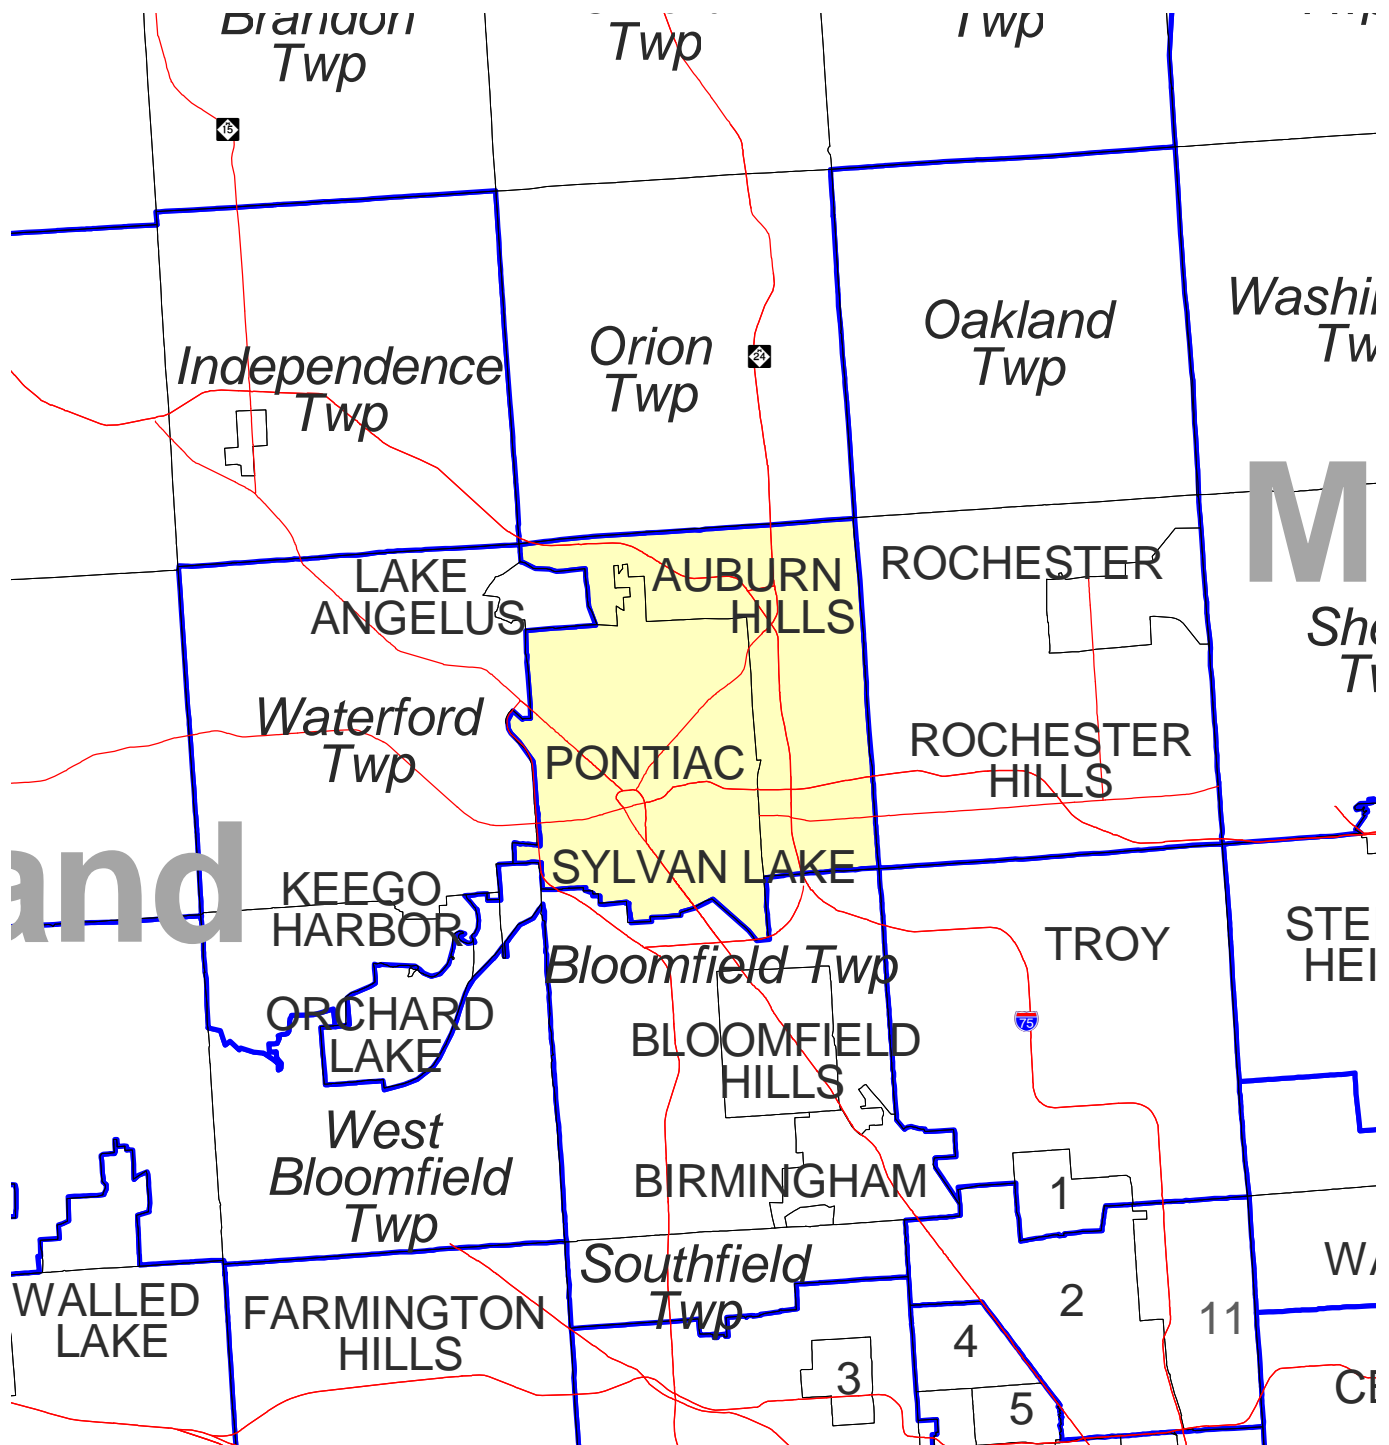

# MICHIGAN STATE HOUSE OF REPRESENTATIVES DISTRICT 29

Produced by  
Michigan Information Center  
October 2001

-  Highway
-  Minor Civil Division
-  District Boundary
-  County Boundary

# Michigan State House of Representatives

## District 029

Oakland County (part)  
Auburn Hills city  
Pontiac city

Published pursuant to Public Act 116 of 2001  
Produced by the Michigan Information Center  
Michigan Department of Information and Technology  
November 1, 2001