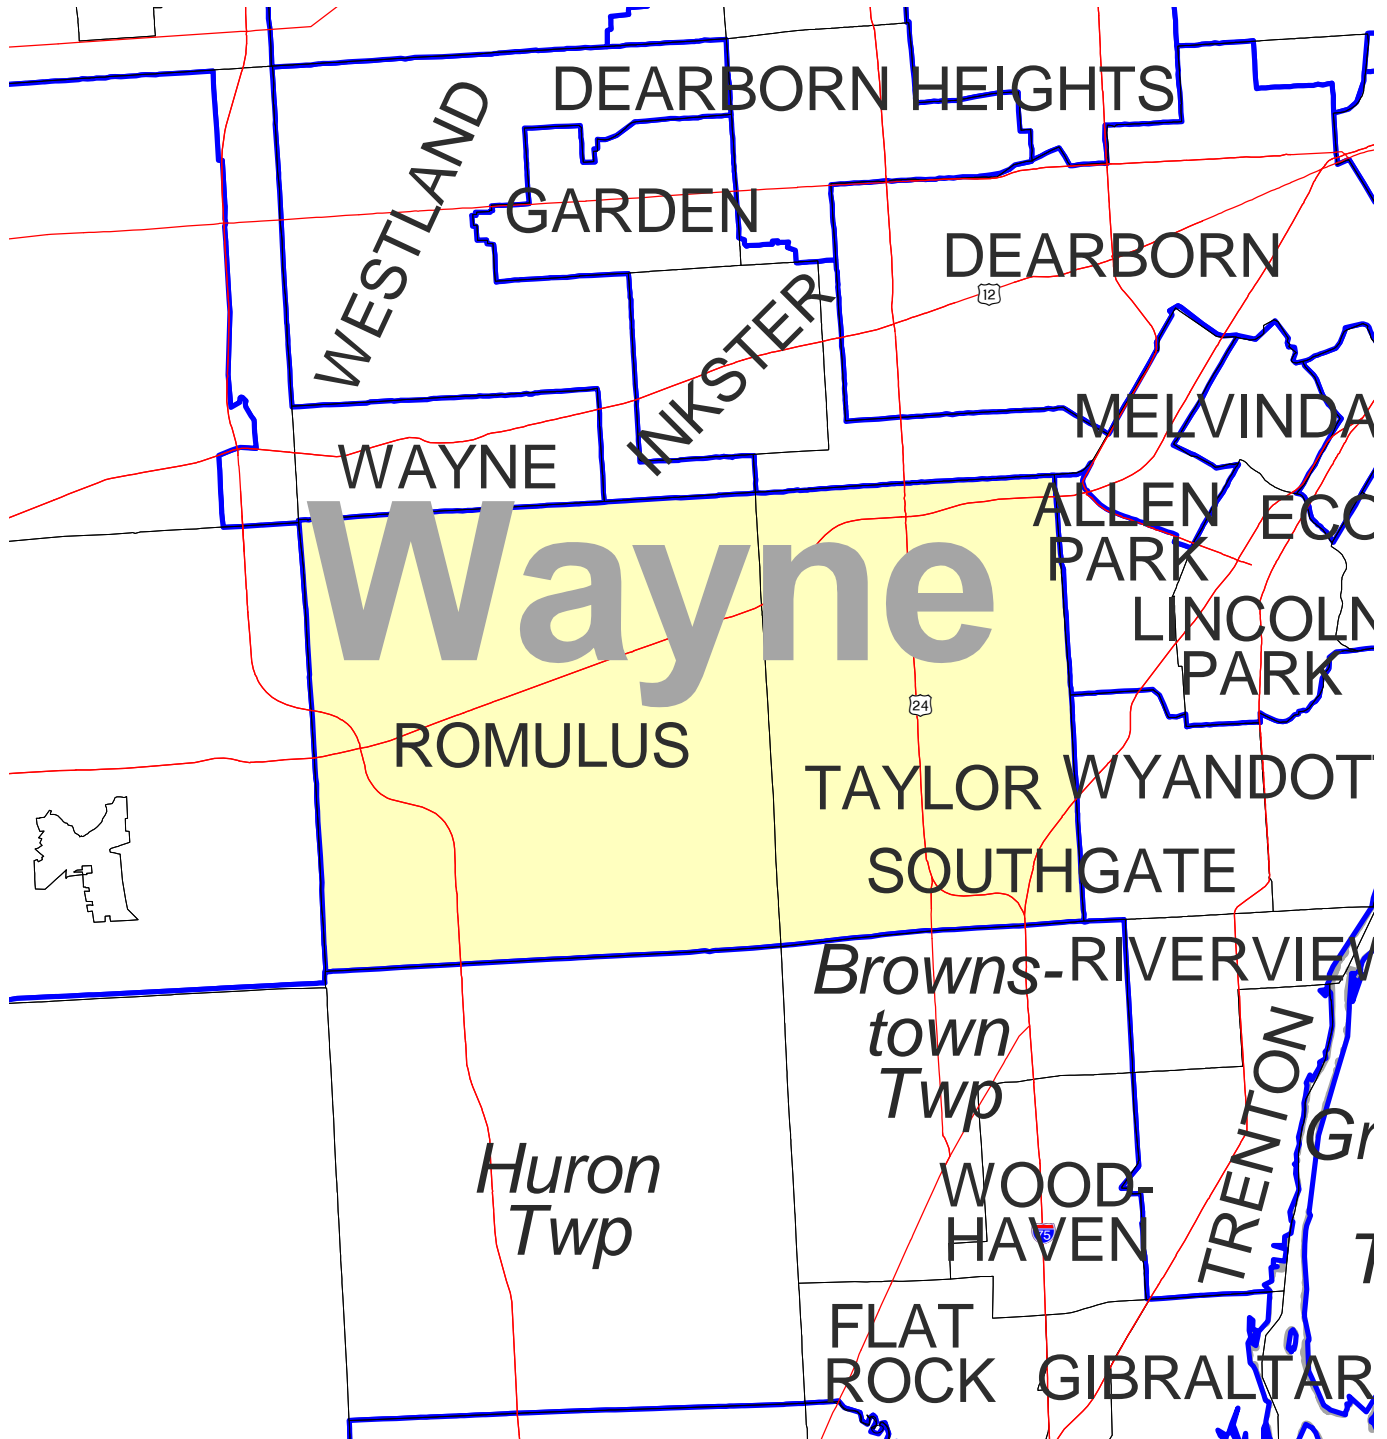

# MICHIGAN STATE HOUSE OF REPRESENTATIVES DISTRICT 22

Produced by  
Michigan Information Center  
October 2001

- Highway
- Minor Civil Division
- District Boundary
- County Boundary

# Michigan State House of Representatives

## District 022

Wayne County (part)  
Romulus city  
Taylor city

Published pursuant to Public Act 116 of 2001  
Produced by the Michigan Information Center  
Michigan Department of Information and Technology  
November 1, 2001