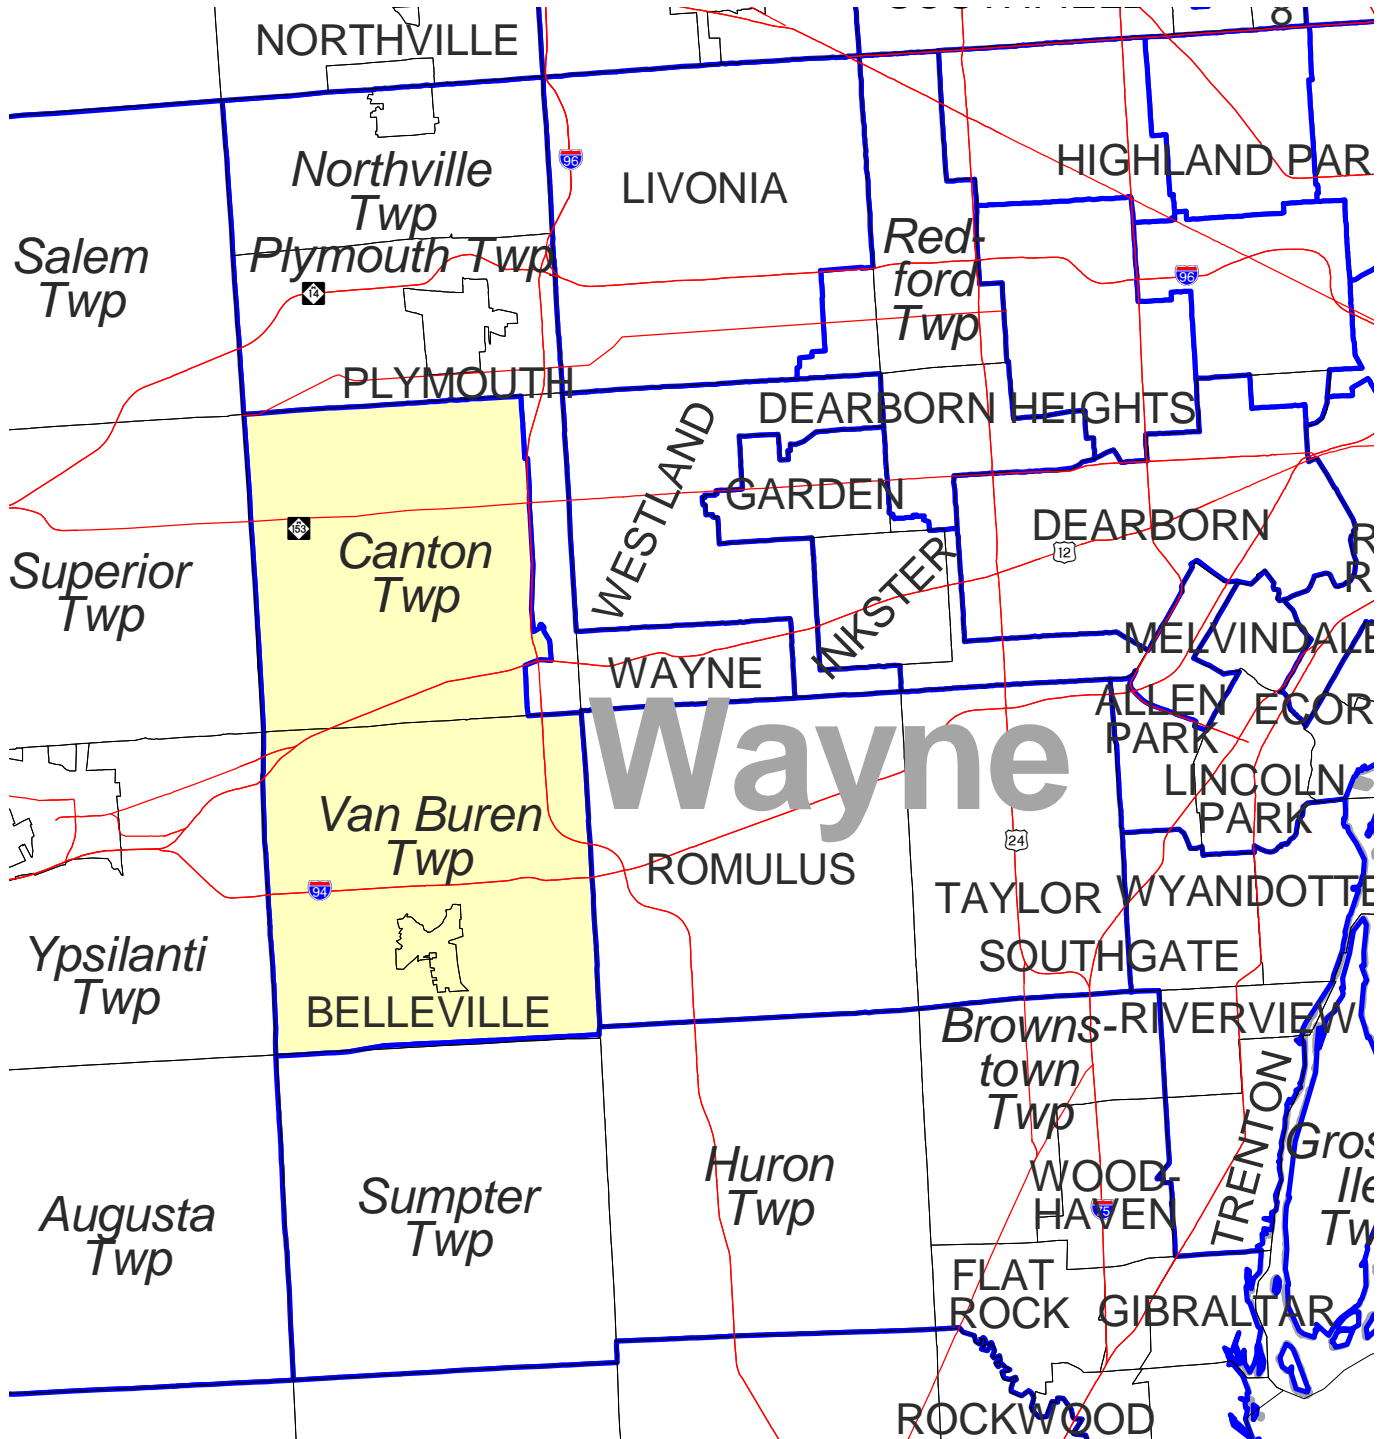

MICHIGAN STATE HOUSE OF REPRESENTATIVES DISTRICT 21

Wayne

Produced by
Michigan Information Center
October 2001

-  Highway
-  Minor Civil Division
-  District Boundary
-  County Boundary

Michigan State House of Representatives

District 021

Wayne County (part)

Belleville city

Canton township (part)

That portion of the township which lies west of a line beginning at the township limits of Canton and Haggerty Rd., north on Haggerty Rd. to Michigan Ave., east on Michigan Ave. to S. Lotz Rd., north on S. Lotz Rd. to Wiles Drain, west on Wiles Drain to I-275 Expy., north on I-275 Expy. to Tonquish Creek S. Branch, west on Tonquish Creek S. Branch to Haggerty Rd., north on Haggerty Rd. to Joy Rd. (township limits of Canton).

Van Buren township