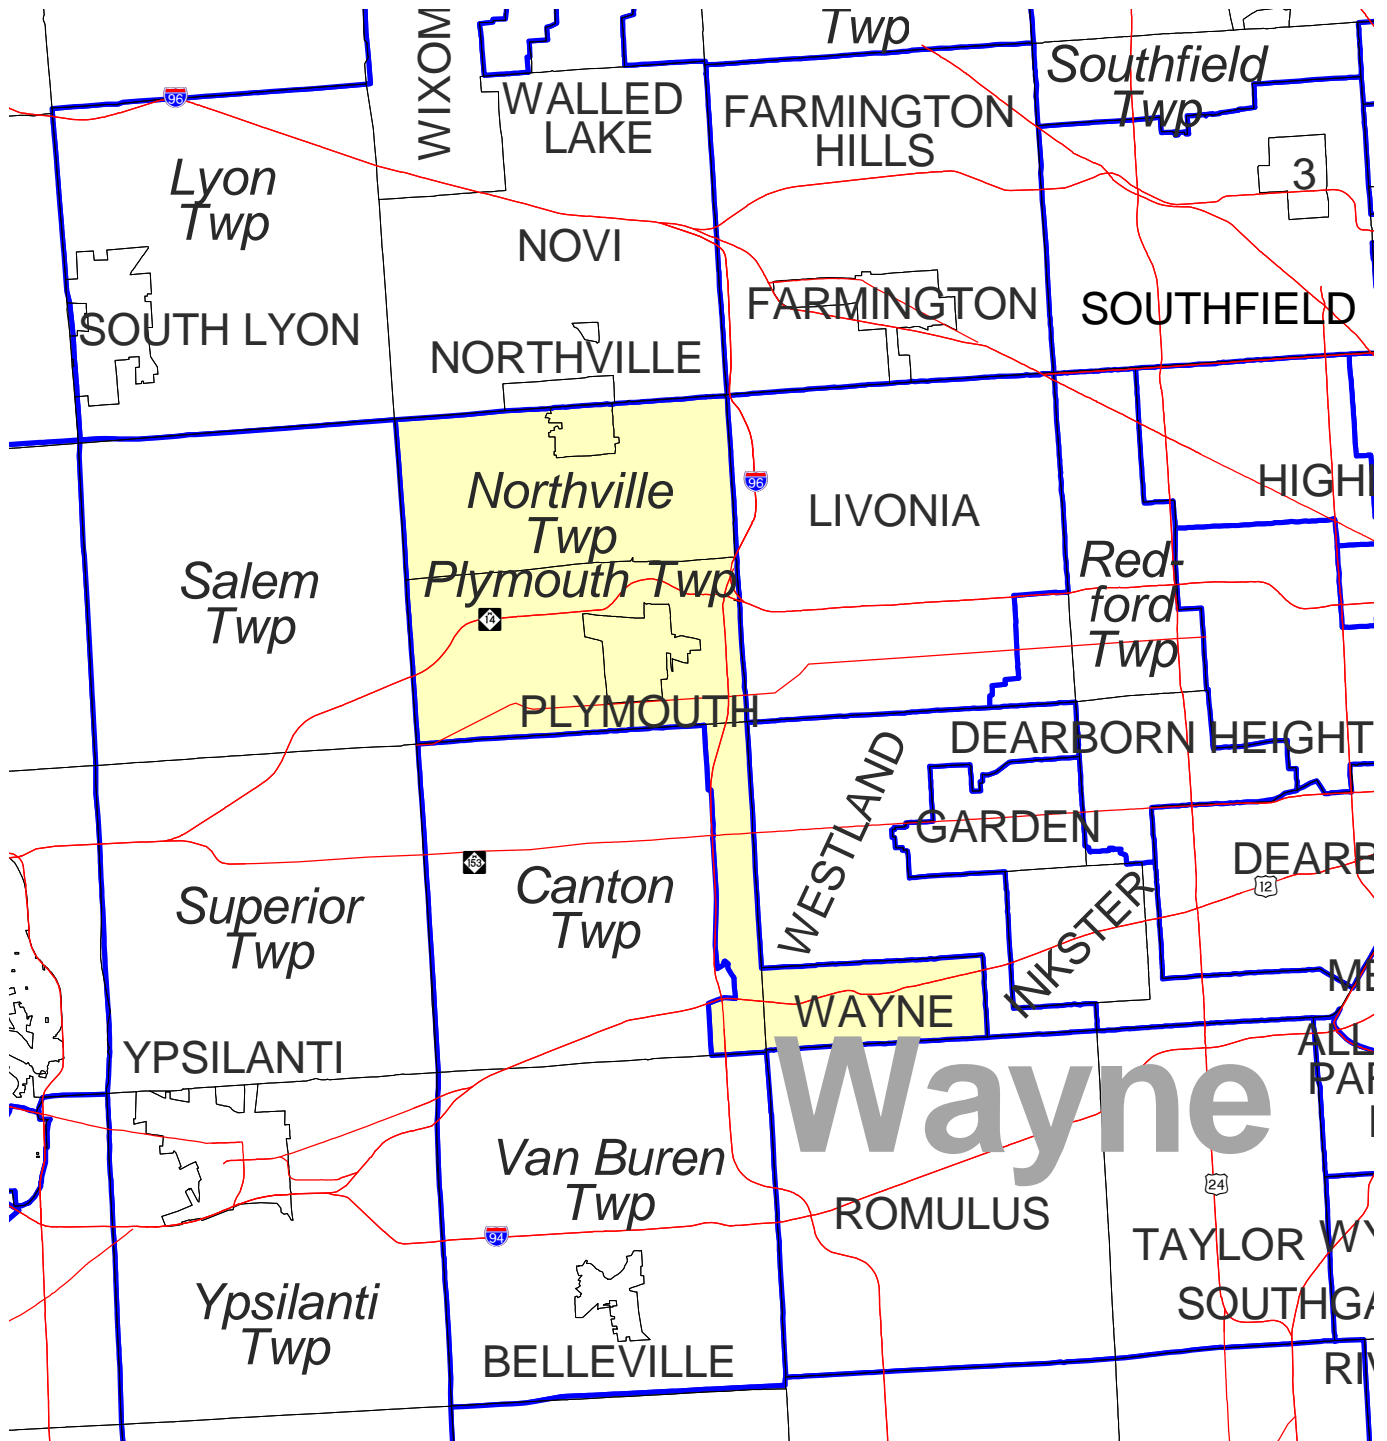

# MICHIGAN STATE HOUSE OF REPRESENTATIVES DISTRICT 20

Wayne

Produced by  
Michigan Information Center  
October 2001

- Highway
- Minor Civil Division
- District Boundary
- County Boundary

# Michigan State House of Representatives

## District 020

Wayne County (part)

Canton township (part)

That portion of the township which lies east of a line beginning at the township limits of Canton and Haggerty Rd., north on Haggerty Rd. to Michigan Ave., east on Michigan Ave. to S. Lotz Rd., north on S. Lotz Rd. to Wiles Drain, west on Wiles Drain to I-275 Expy., north on I-275 Expy. to Tonquish Creek S. Branch, west on Tonquish Creek S. Branch to Haggerty Rd., north on Haggerty Rd. to Joy Rd. (township limits of Canton).

Northville city (part)

Northville township

Plymouth city

Plymouth township

Wayne city