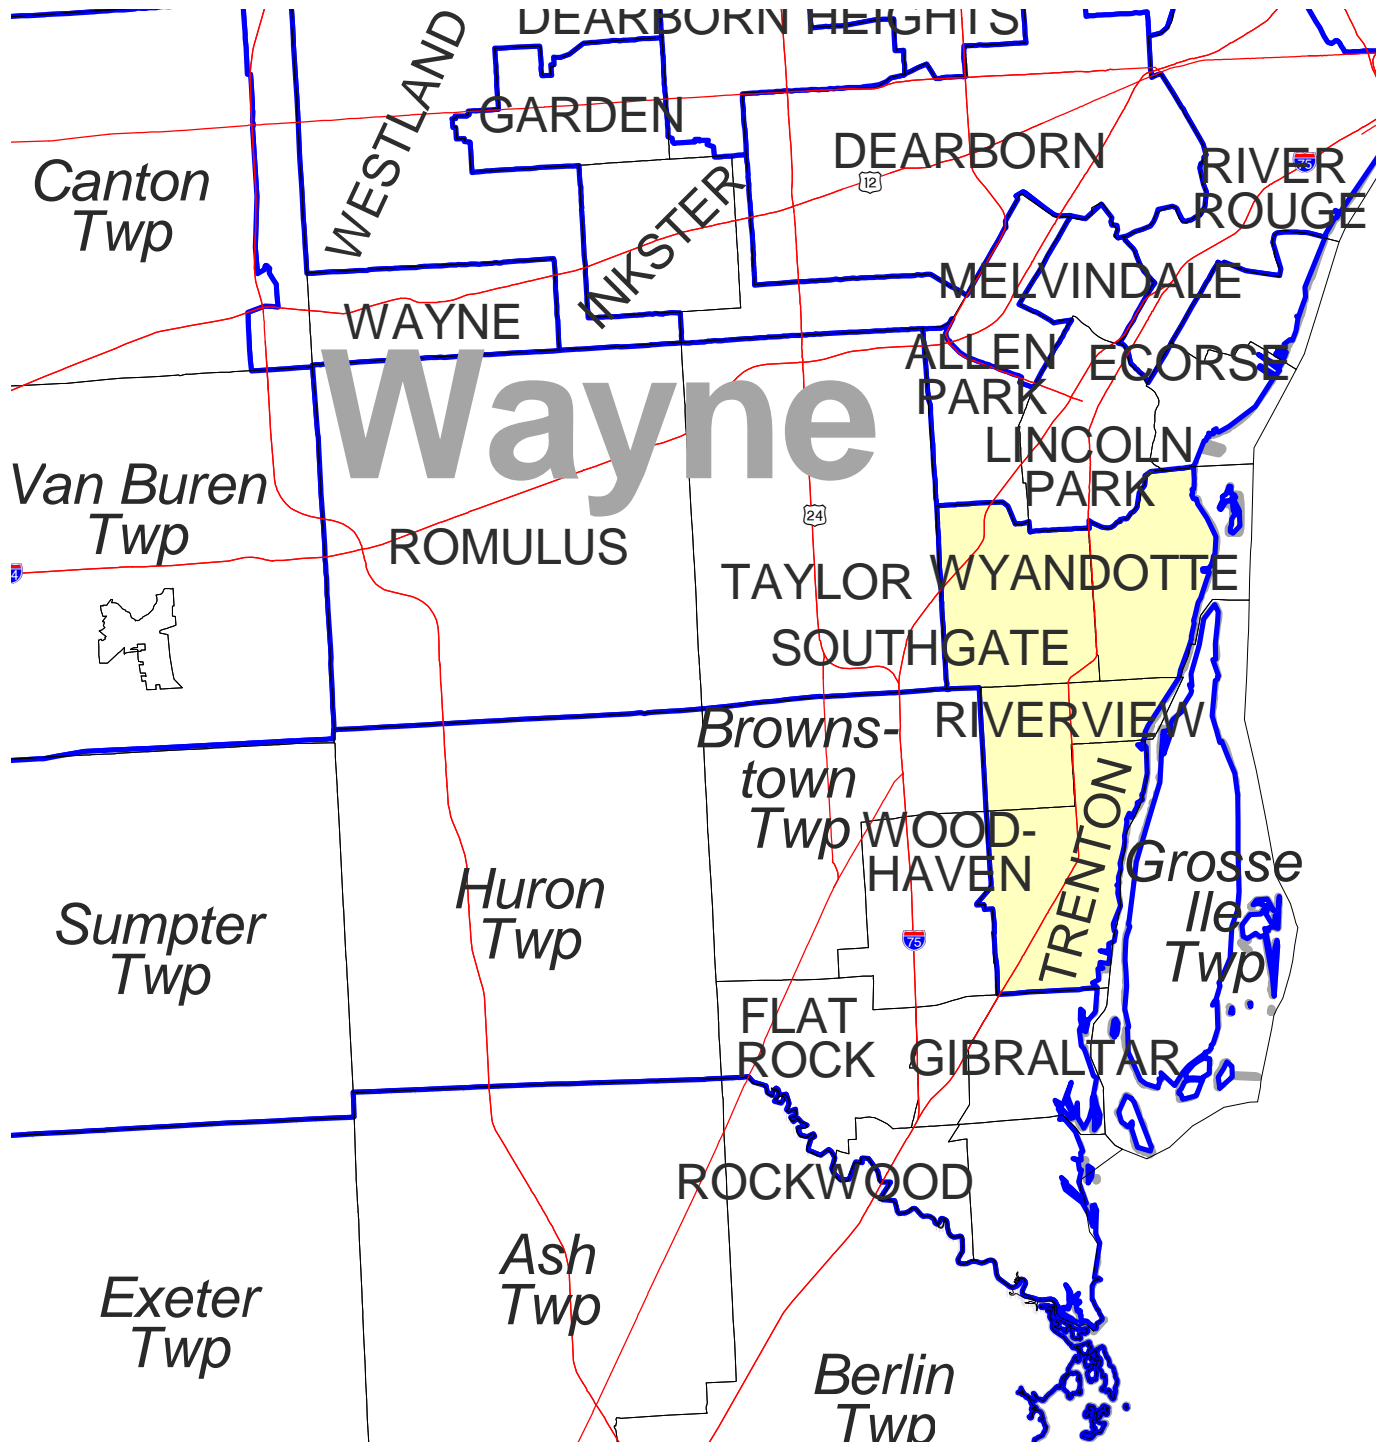

# MICHIGAN STATE HOUSE OF REPRESENTATIVES DISTRICT 13

Produced by  
Michigan Information Center  
October 2001

-  Highway
-  Minor Civil Division
-  District Boundary
-  County Boundary

# Michigan State House of Representatives

## District 013

Wayne County (part)  
Riverview city  
Southgate city  
Trenton city  
Wyandotte city