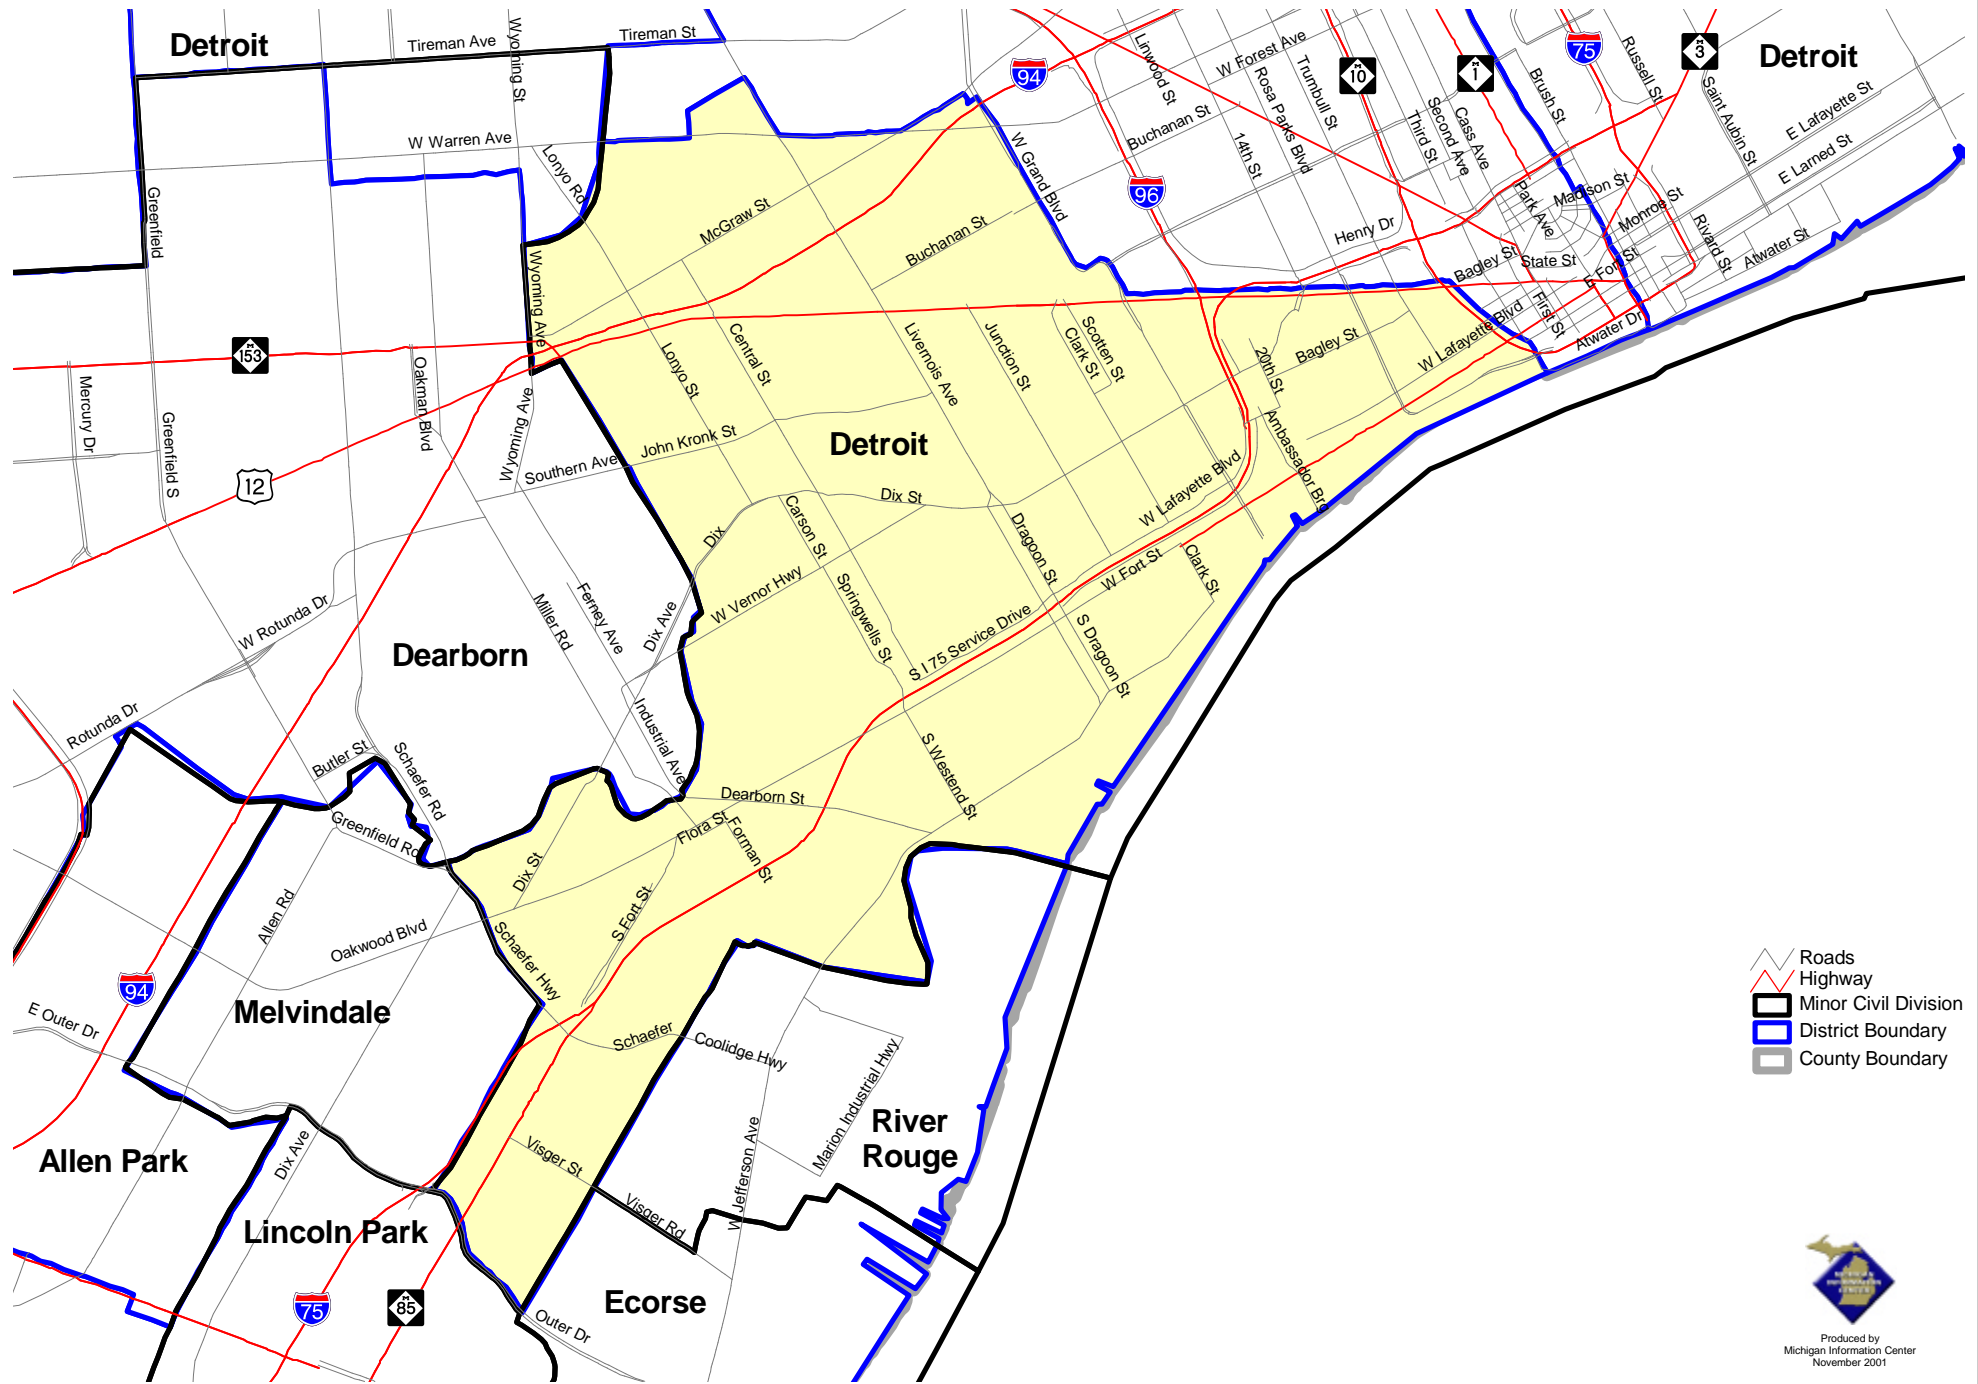

# 2000 MICHIGAN STATE HOUSE OF REPRESENTATIVES DISTRICT 12

# Michigan State House of Representatives

## District 012

Wayne County (part)

Detroit city (part)

That portion of the city which lies south of a line beginning at the intersection of the Detroit River and 3<sup>rd</sup> St., north on 3<sup>rd</sup> St. to John C. Lodge Fwy., north on John C. Lodge Fwy to Michigan Ave., west on Michigan Ave. to W. Grand Blvd., north on W. Grand Blvd to I-94, west on I-94 to Bangor St., north on Bangor St. to McGraw St., west on McGraw St. to W. Warren Ave., west on W. Warren Ave. to Livernois Ave., north on Livernois Ave. to Clifton Ave., west on Clifton Ave. to Wetherby Ave., south on Wetherby Ave. to W. Warren Ave., west on W. Warren Ave. to the city limits of Detroit.