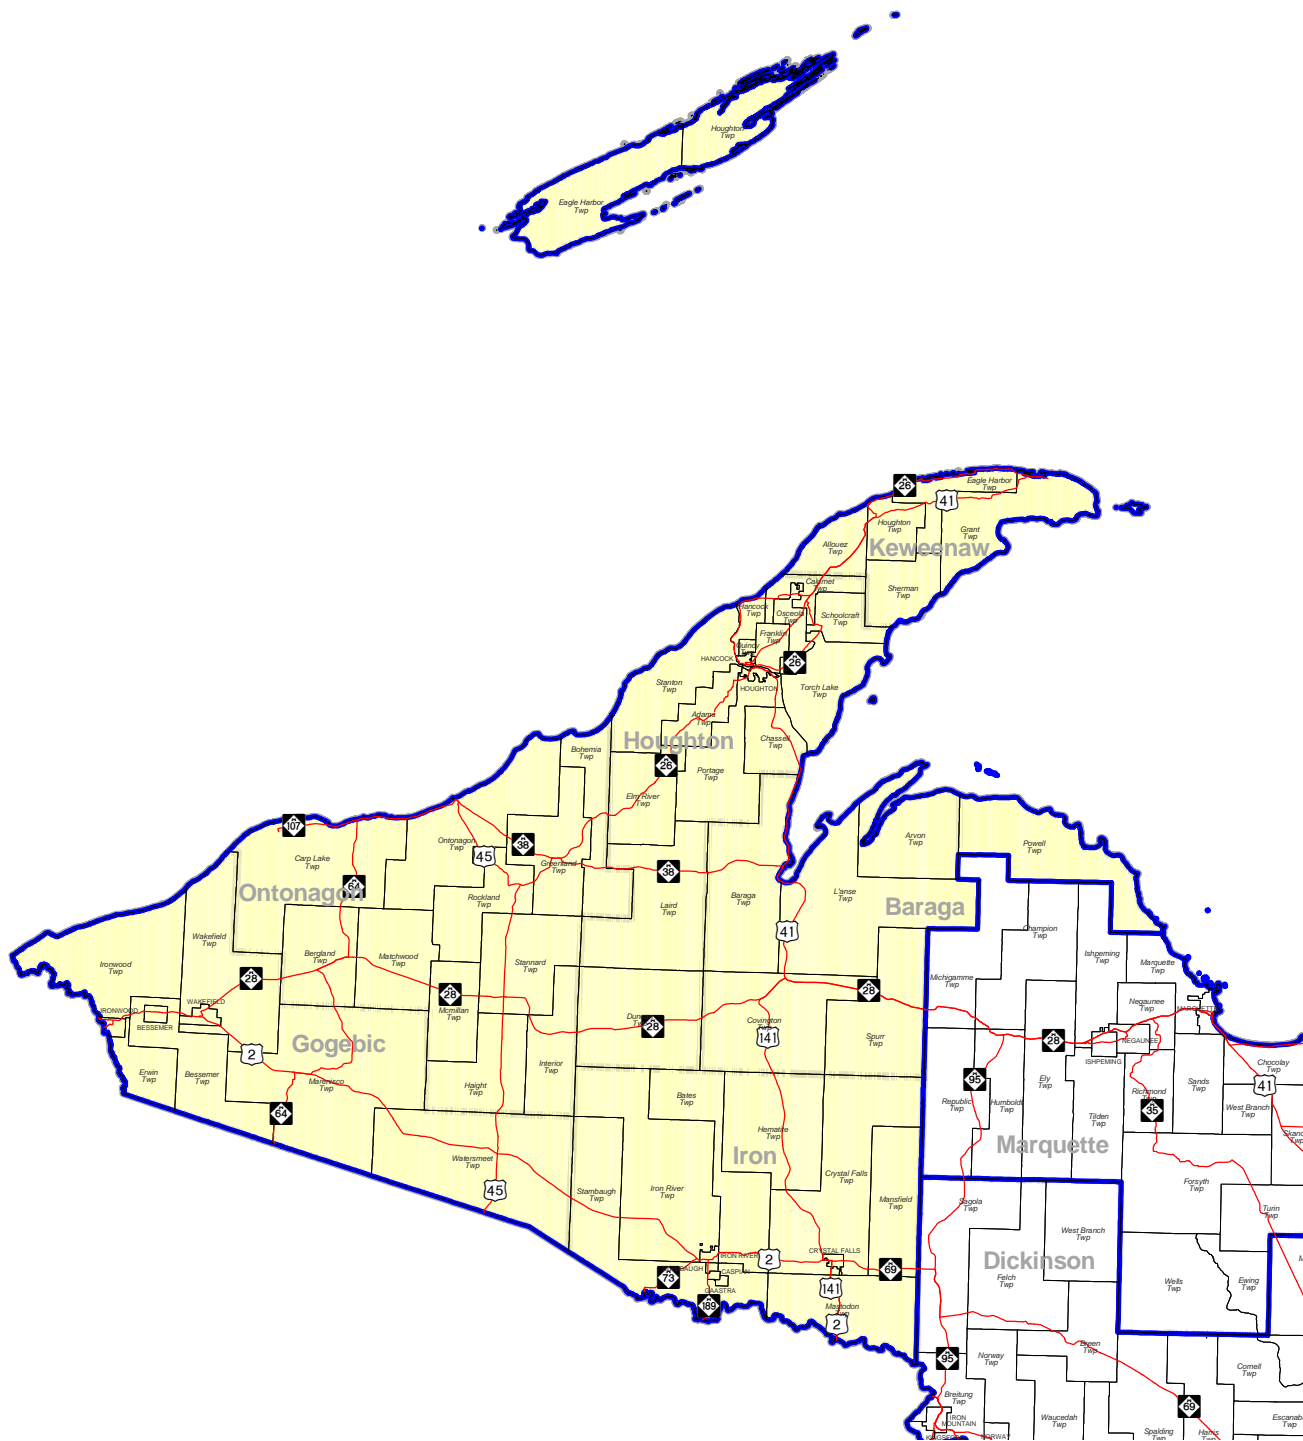

MICHIGAN STATE HOUSE OF REPRESENTATIVES DISTRICT 110

Produced by
Michigan Information Center
October 2001

-  Highway
-  Minor Civil Division
-  District Boundary
-  County Boundary

Michigan State House of Representatives

District 110

Baraga County
Gogebic County
Houghton County
Iron County
Keweenaw County
Marquette County (part)
 Powell township
Ontonagon County