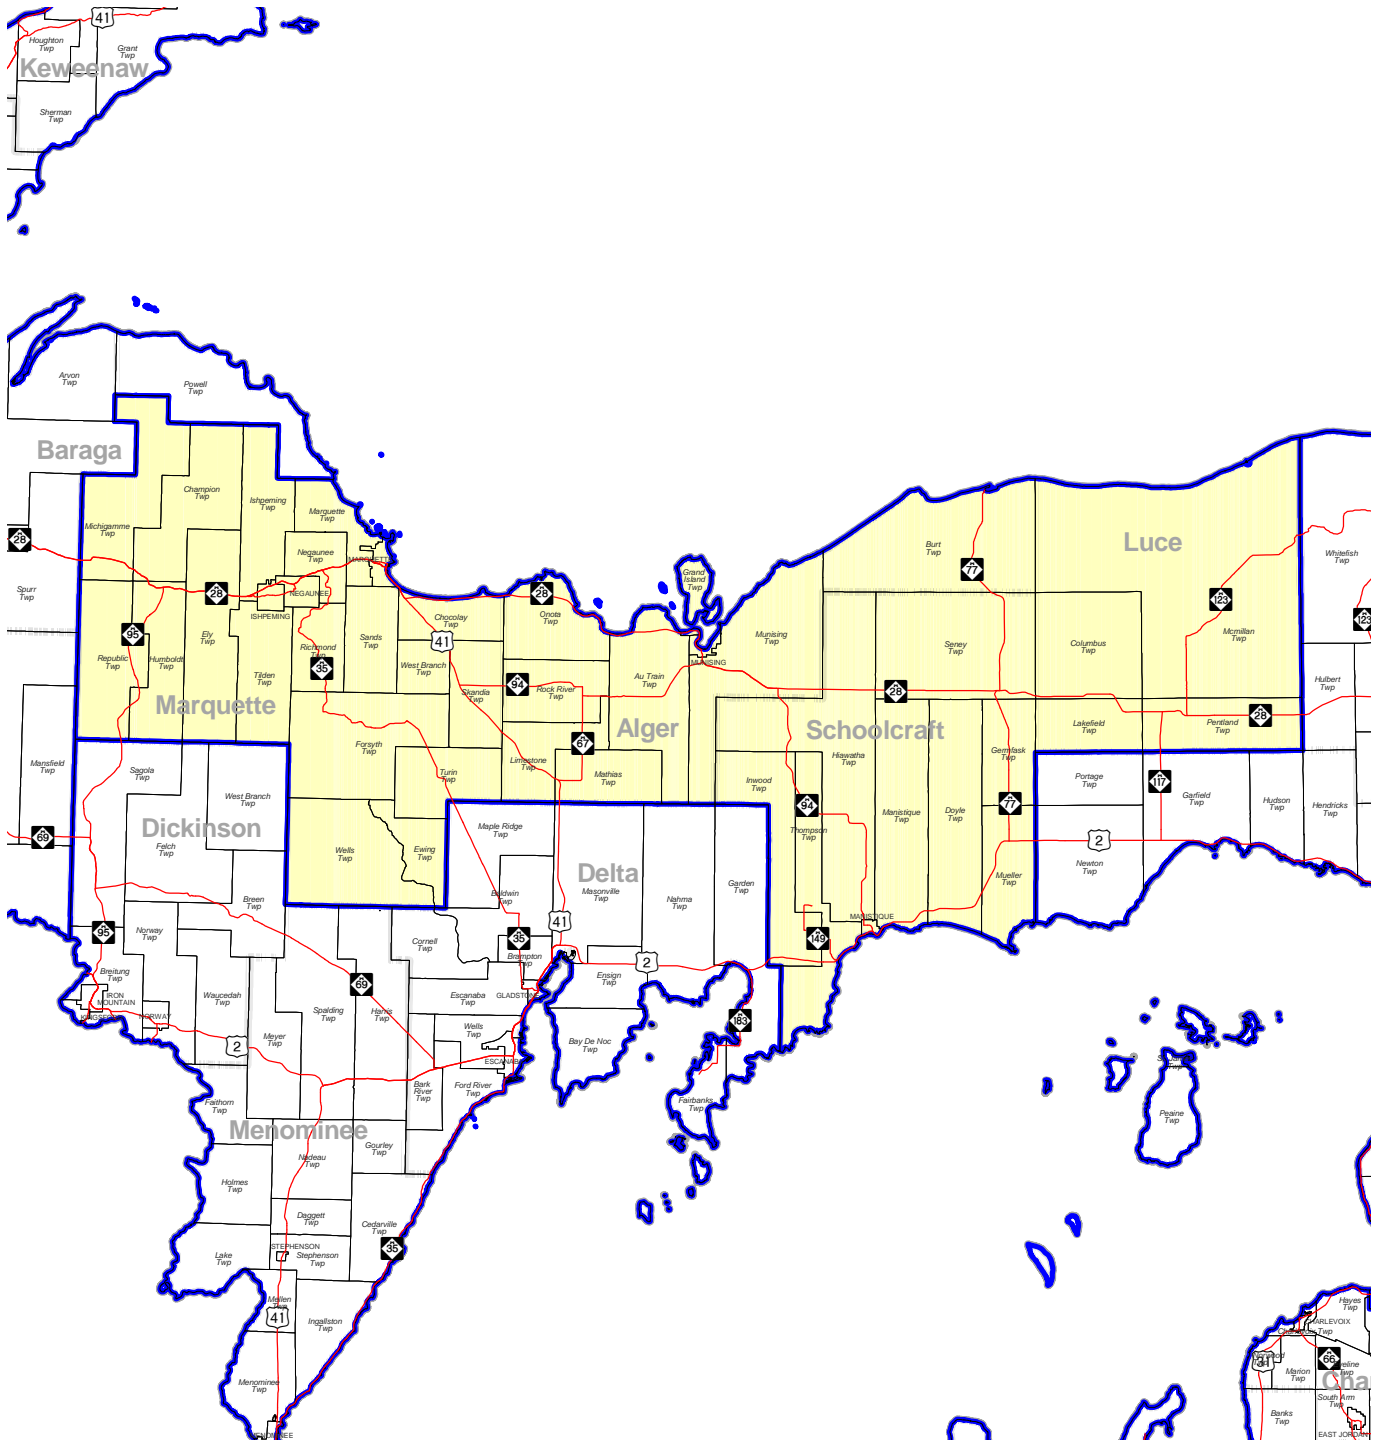

MICHIGAN STATE HOUSE OF REPRESENTATIVES DISTRICT 109

Produced by
Michigan Information Center
October 2001

-  Highway
-  Minor Civil Division
-  District Boundary
-  County Boundary

Michigan State House of Representatives

District 109

Alger County

Luce County

Marquette County (part)

Champion township

Chocolay township

Ely township

Ewing township

Forsyth township

Humboldt township

Ishpeming city

Ishpeming township

Marquette city

Marquette township

Michigamme township

Negaunee township

Republic township

Richmond township

Sands township

Skandia township

Tilden township

Turin township

Wells township

West Branch township