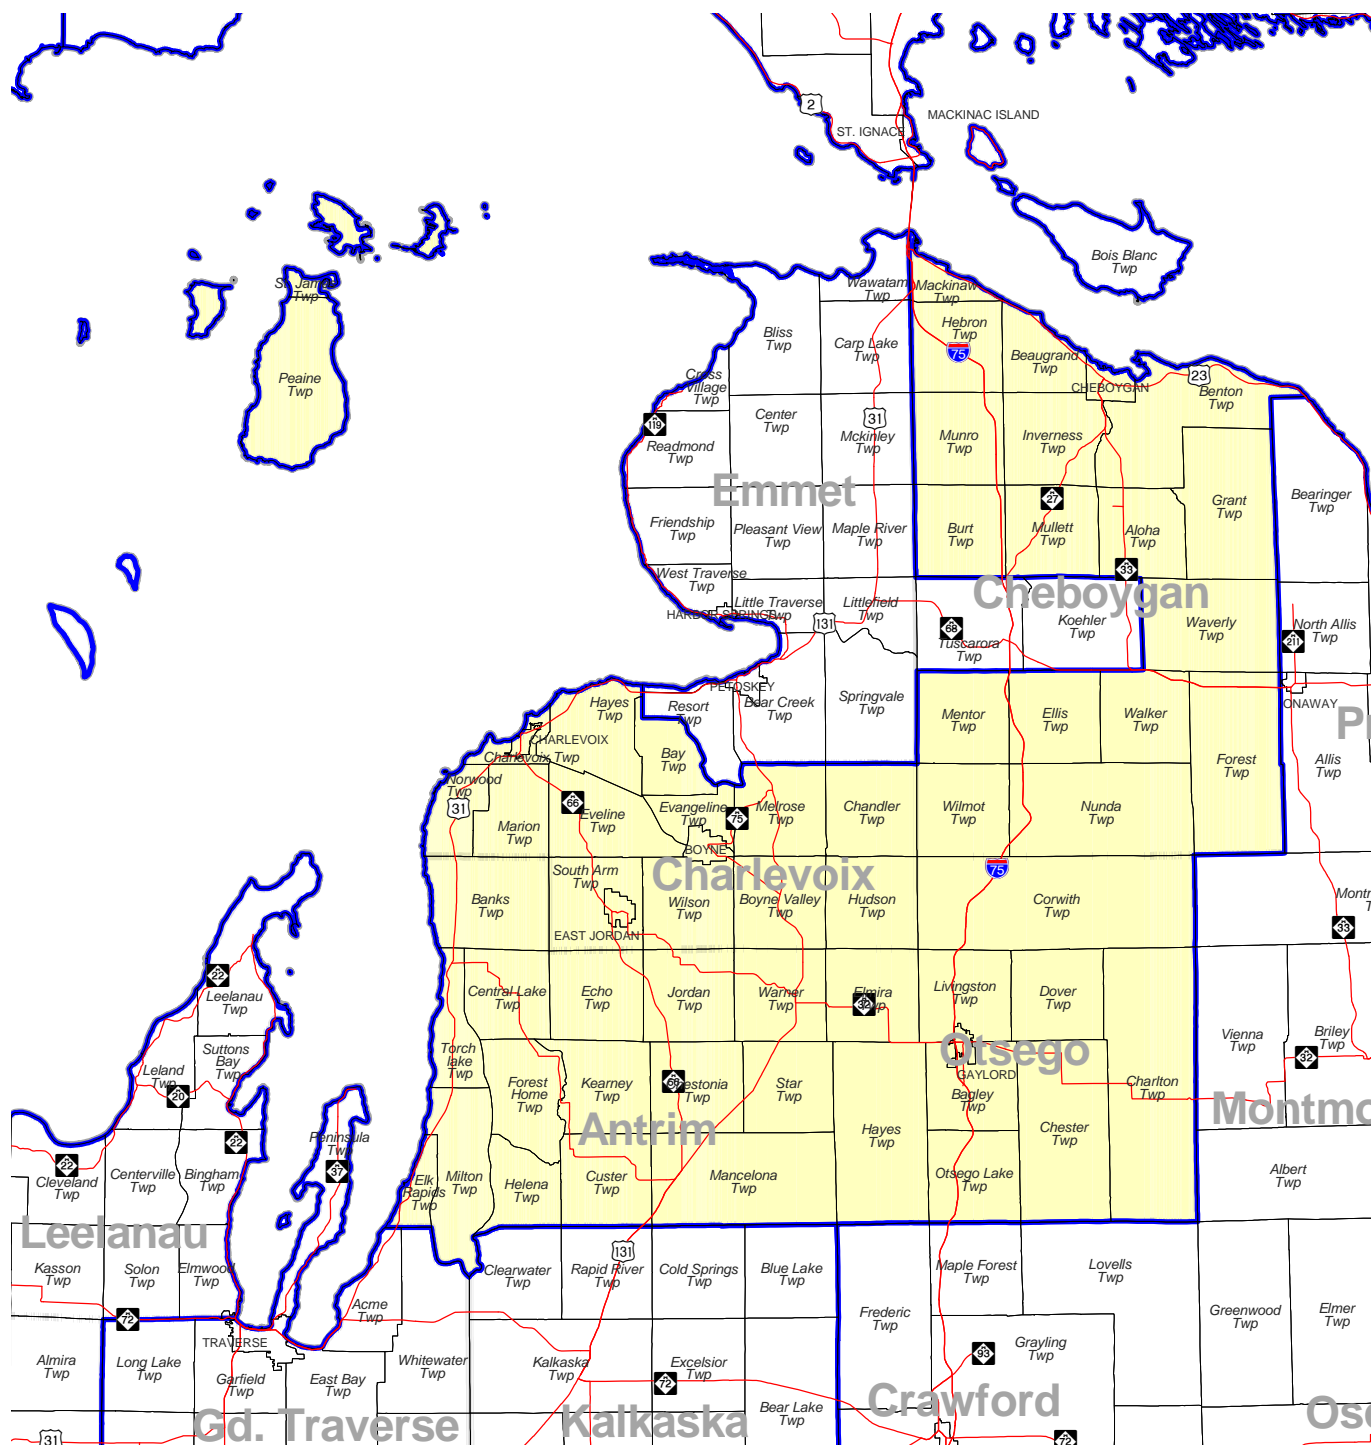

# MICHIGAN STATE HOUSE OF REPRESENTATIVES DISTRICT 105

Produced by  
Michigan Information Center  
October 2001

-  Highway
-  Minor Civil Division
-  District Boundary
-  County Boundary

# Michigan State House of Representatives

## District 105

Antrim County  
Charlevoix County  
Cheboygan County (part)  
    Aloha township  
    Beaugrand township  
    Benton township  
    Burt township  
    Cheboygan city  
    Ellis township  
    Forest township  
    Grant township  
    Hebron township  
    Inverness township  
    Mackinaw township  
    Mentor township  
    Mullett township  
    Munro township  
    Nunda township  
    Walker township  
    Waverly township  
    Wilmot township  
Otsego County