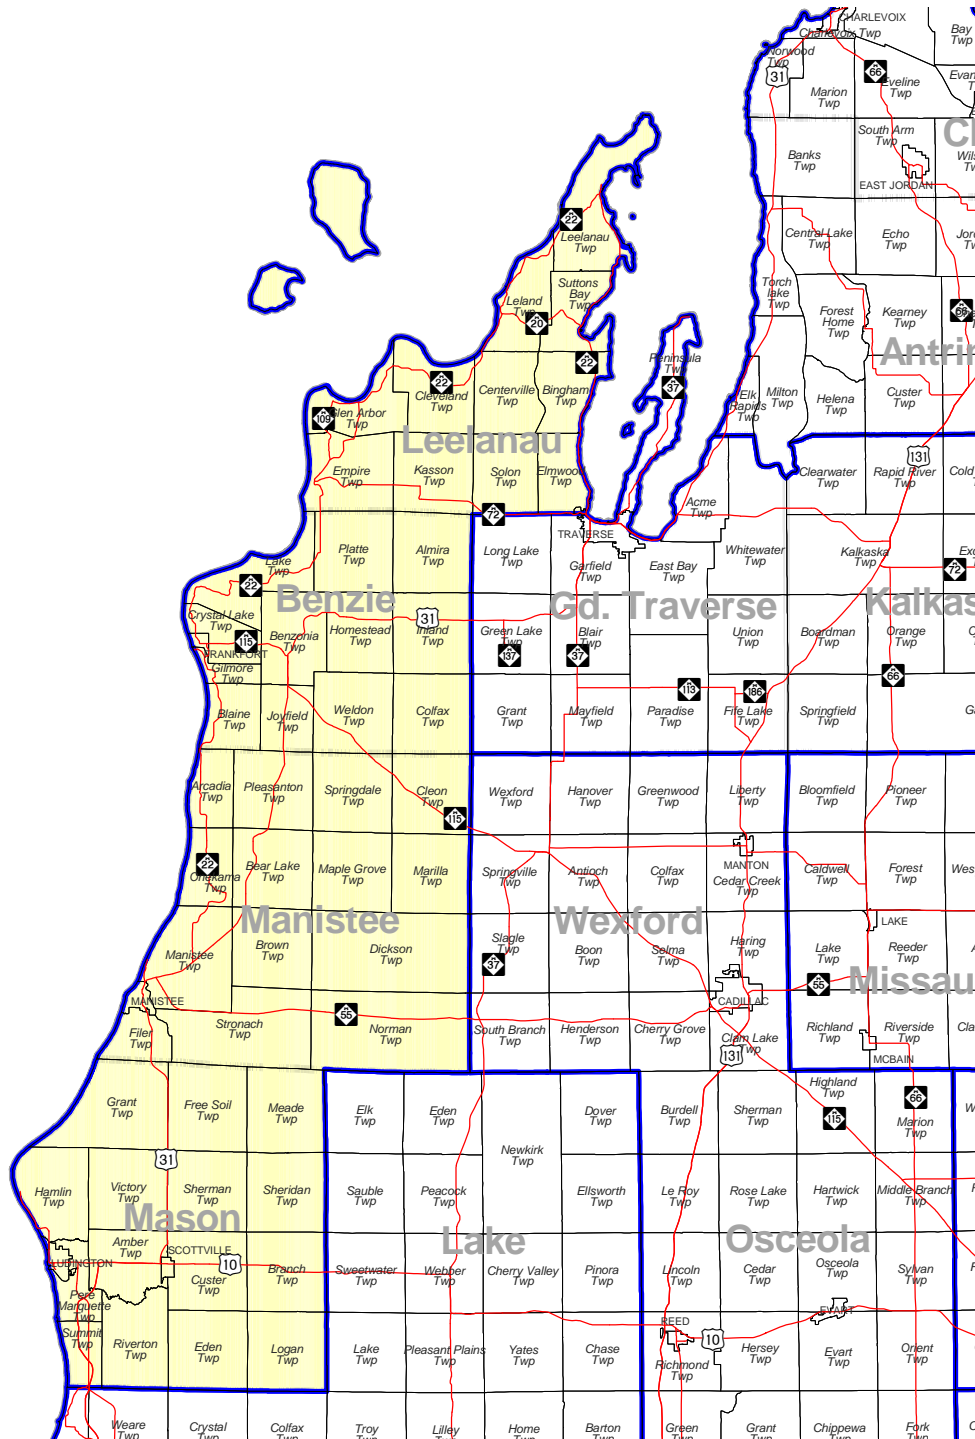

# MICHIGAN STATE HOUSE OF REPRESENTATIVES DISTRICT 101

Produced by  
Michigan Information Center  
October 2001

-  Highway
-  Minor Civil Division
-  District Boundary
-  County Boundary

# Michigan State House of Representatives

## District 101

Benzie County  
Leelanau County  
Manistee County  
Mason County

Published pursuant to Public Act 116 of 2001  
Produced by the Michigan Information Center  
Michigan Department of Information and Technology  
November 1, 2001