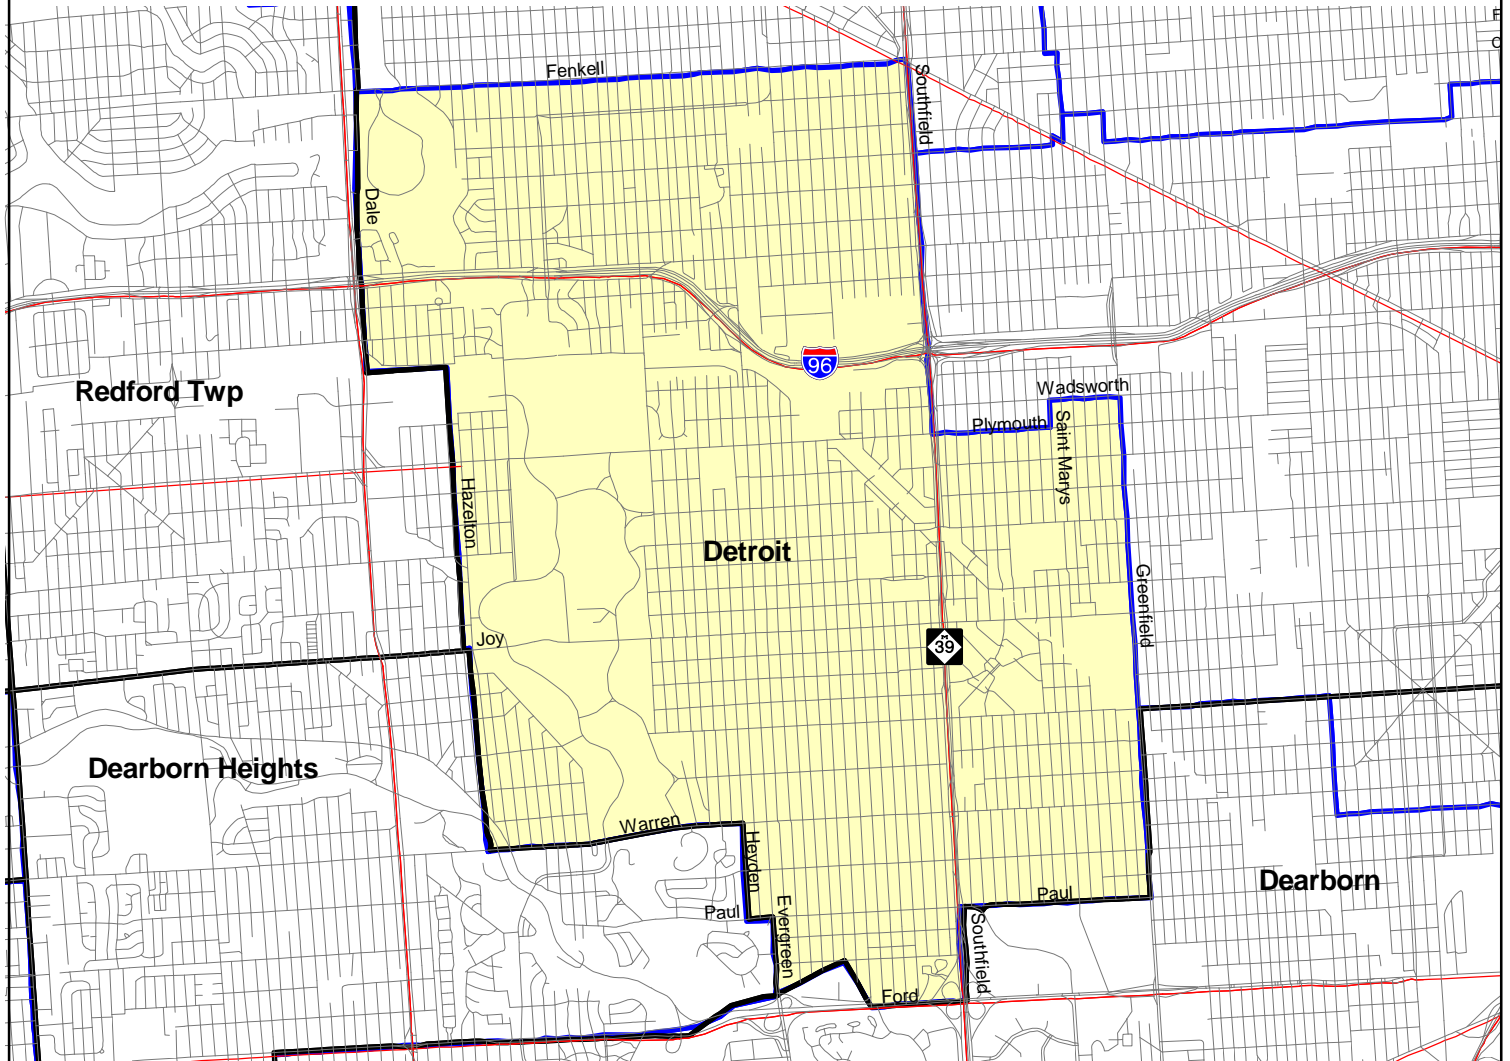

# MICHIGAN STATE HOUSE OF REPRESENTATIVES DISTRICT 10

Produced by  
Michigan Information Center  
October 2001

- Roads
- Highway
- Minor Civil Division
- District Boundary
- County Boundary

# Michigan State House of Representatives

## District 010

Wayne County (part)

Detroit city (part)

That portion of the city which lies within a line beginning at the intersection of Tireman Rd. (city limits of Dearborn) and Greenfield Rd., north on Greenfield Rd. to Wadsworth Ave., west on Wadsworth Ave. to St. Mary's St., south on St. Mary's St. to Plymouth Rd., west on Plymouth Rd. to Southfield Fwy., north on Southfield Fwy. to Fenkell St., west on to Fenkell St. to the city limits of Detroit, south, east and north along the city limits of Detroit to the point of beginning.