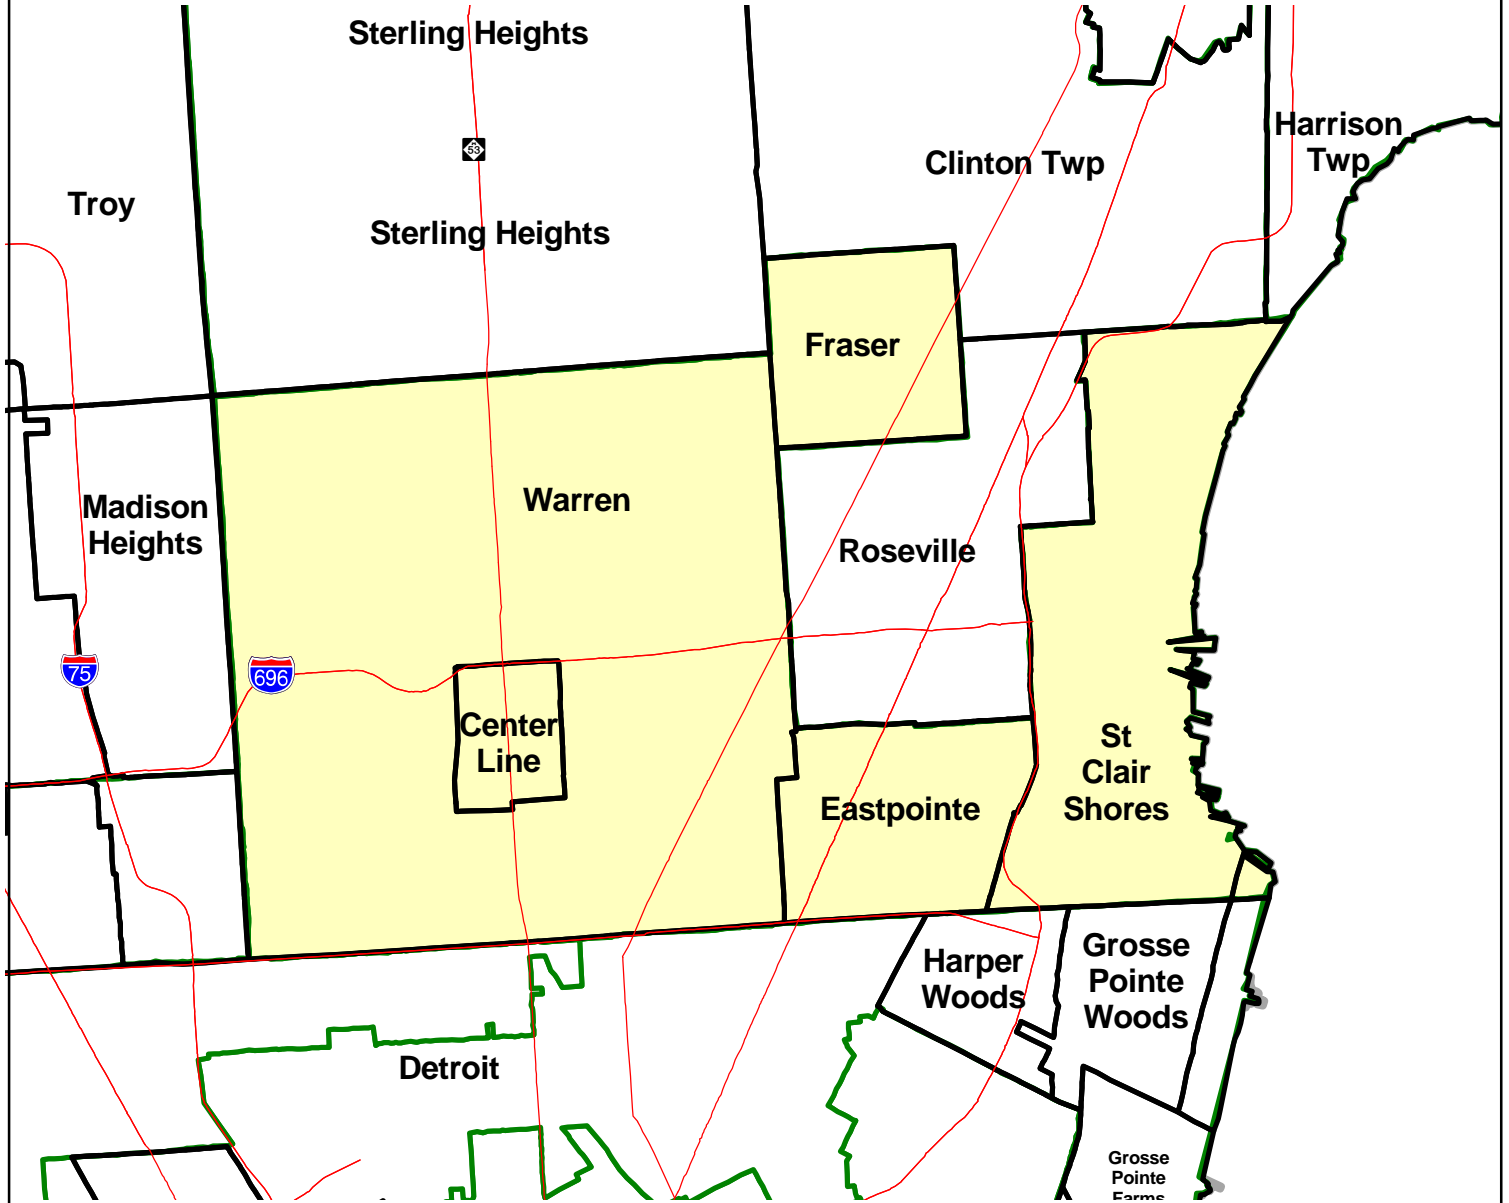

# MICHIGAN STATE SENATE DISTRICT 9

- Highway
- Minor Civil Division
- District Boundary
- County Boundary

# Michigan State Senate

## District 09

Macomb County (part)  
Center Line city  
Eastpointe city  
Fraser city  
Lake township  
St Clair Shores city  
Warren city

Published pursuant to Public Act 116 of 2001  
Produced by the Michigan Information Center  
Michigan Department of Information and Technology  
November 1, 2001