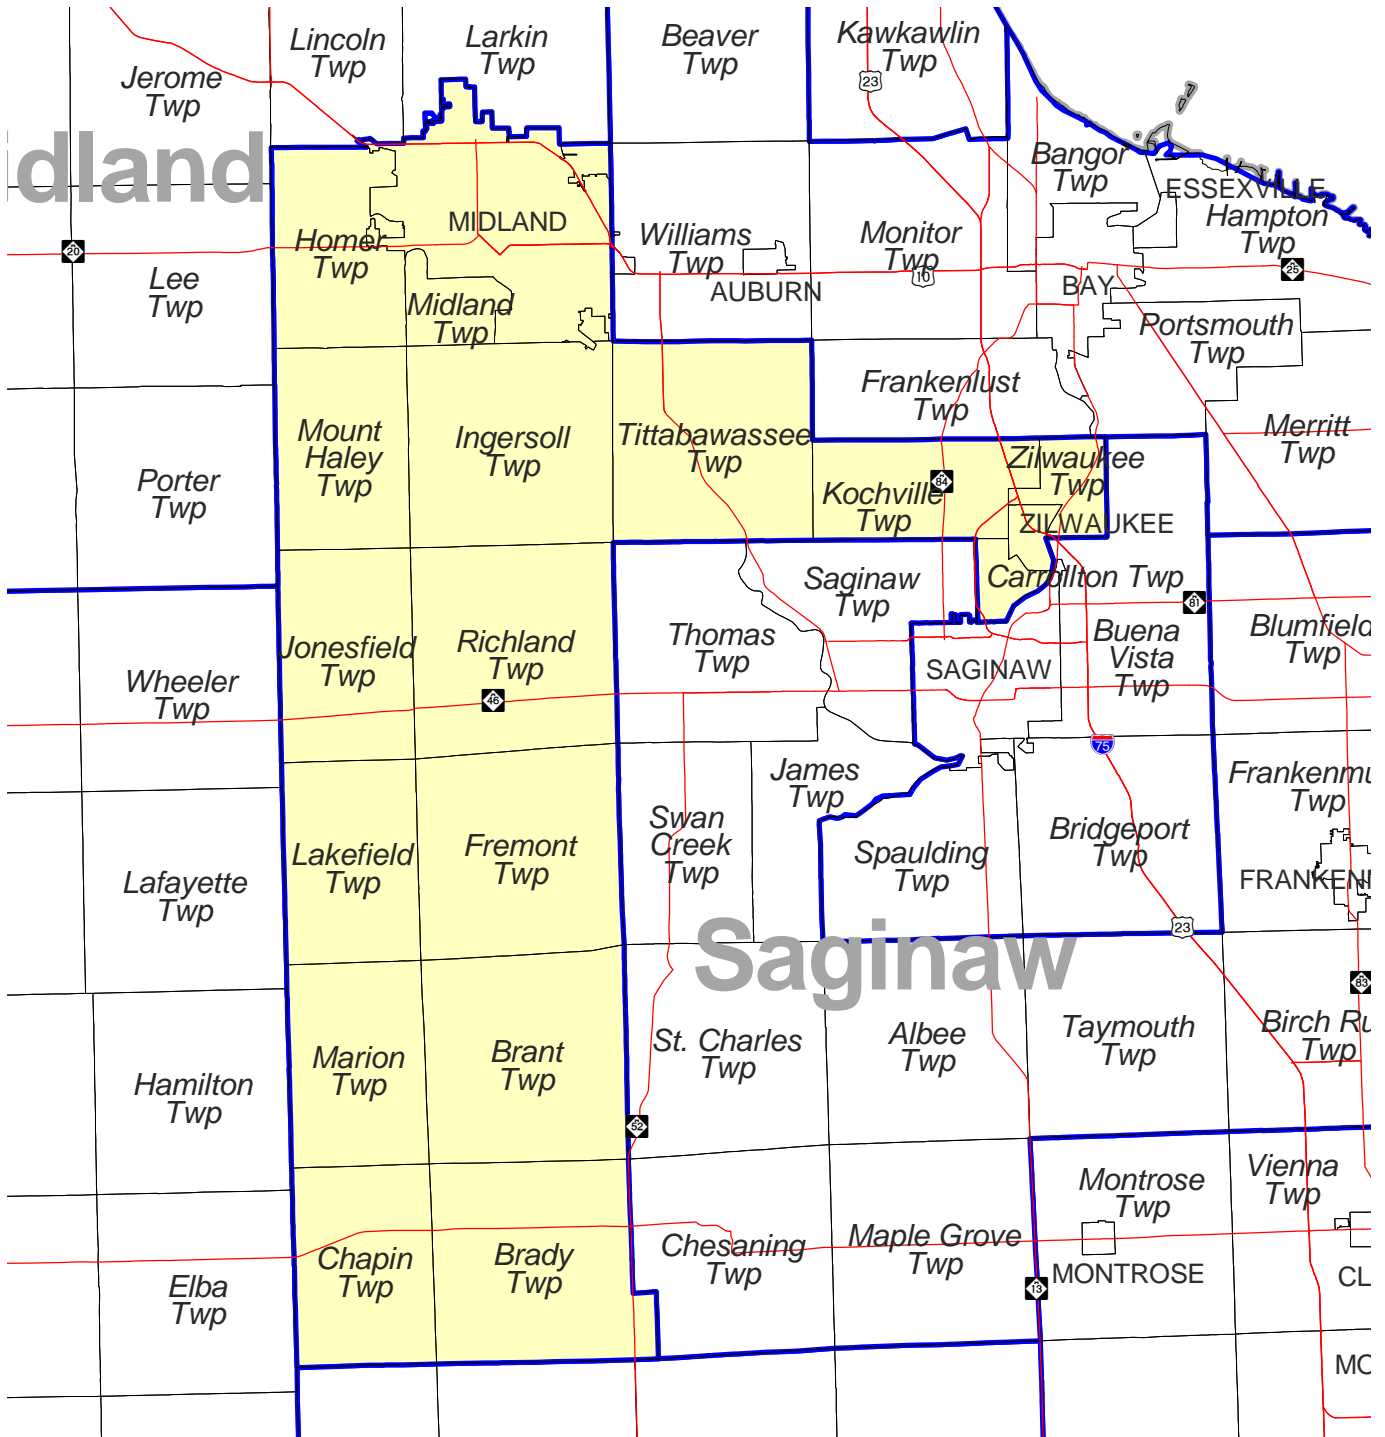

MICHIGAN STATE HOUSE OF REPRESENTATIVES DISTRICT 98

Produced by
Michigan Information Center
October 2001

-  Highway
-  Minor Civil Division
-  District Boundary
-  County Boundary

Michigan State House of Representatives

District 98

Midland County (part)

Homer township

Ingersoll township

Larkin township (part)

That portion of Larkin township which is contained within the city limits of Midland city.

Lincoln township (part)

That portion of Lincoln township which is contained within the city limits of Midland city.

Midland city (part)

Midland township

Mt. Haley township

Saginaw County (part)

Brady township

Brant township

Carrollton township

Chapin township

Fremont township

Jonesfield township

Kochville township

Lakefield township

Marion township

Richland township

Tittabawassee township

Zilwaukee city