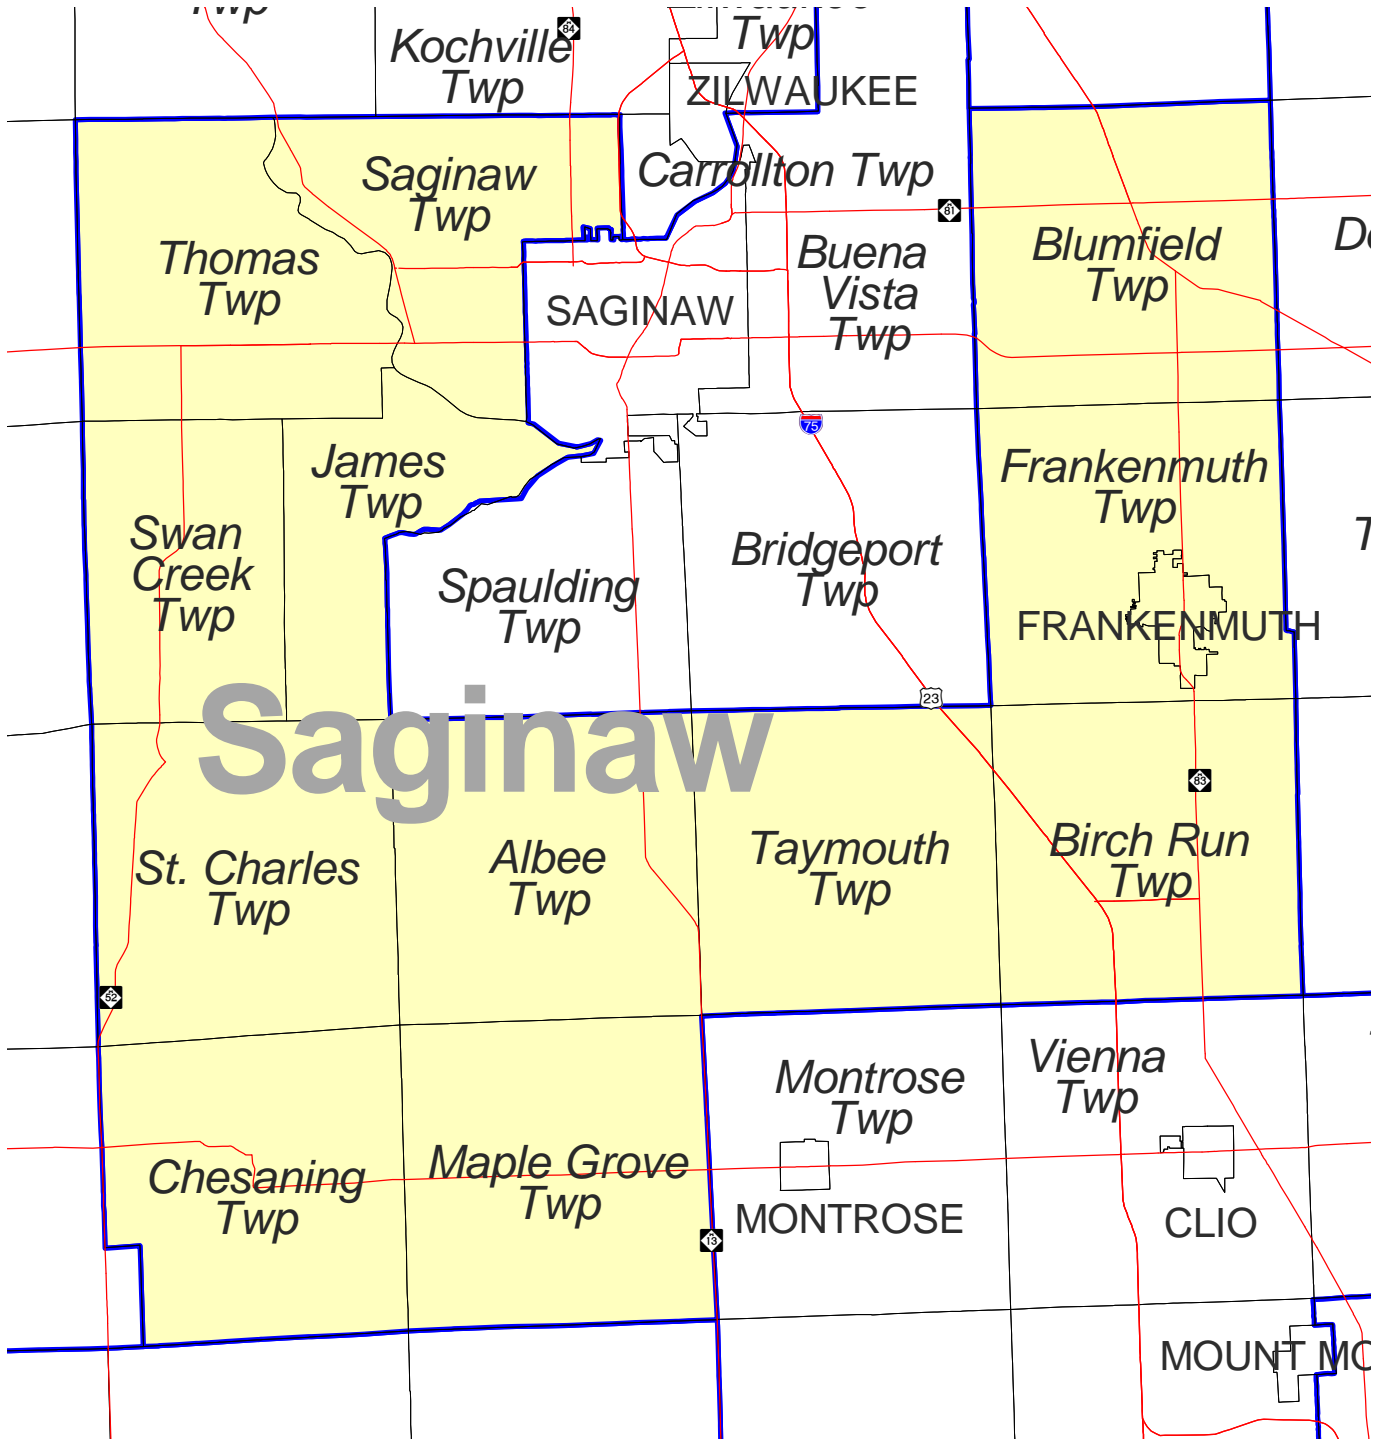

MICHIGAN STATE HOUSE OF REPRESENTATIVES DISTRICT 94

Produced by
Michigan Information Center
October 2001

-  Highway
-  Minor Civil Division
-  District Boundary
-  County Boundary

Michigan State House of Representatives

District 094

Saginaw County (part)
Albee township
Birch Run township
Blumfield township
Chesaning township
Frankenmuth city
Frankenmuth township
James township
Maple Grove township
Saginaw township
St. Charles township
Swan Creek township
Taymouth township
Thomas township