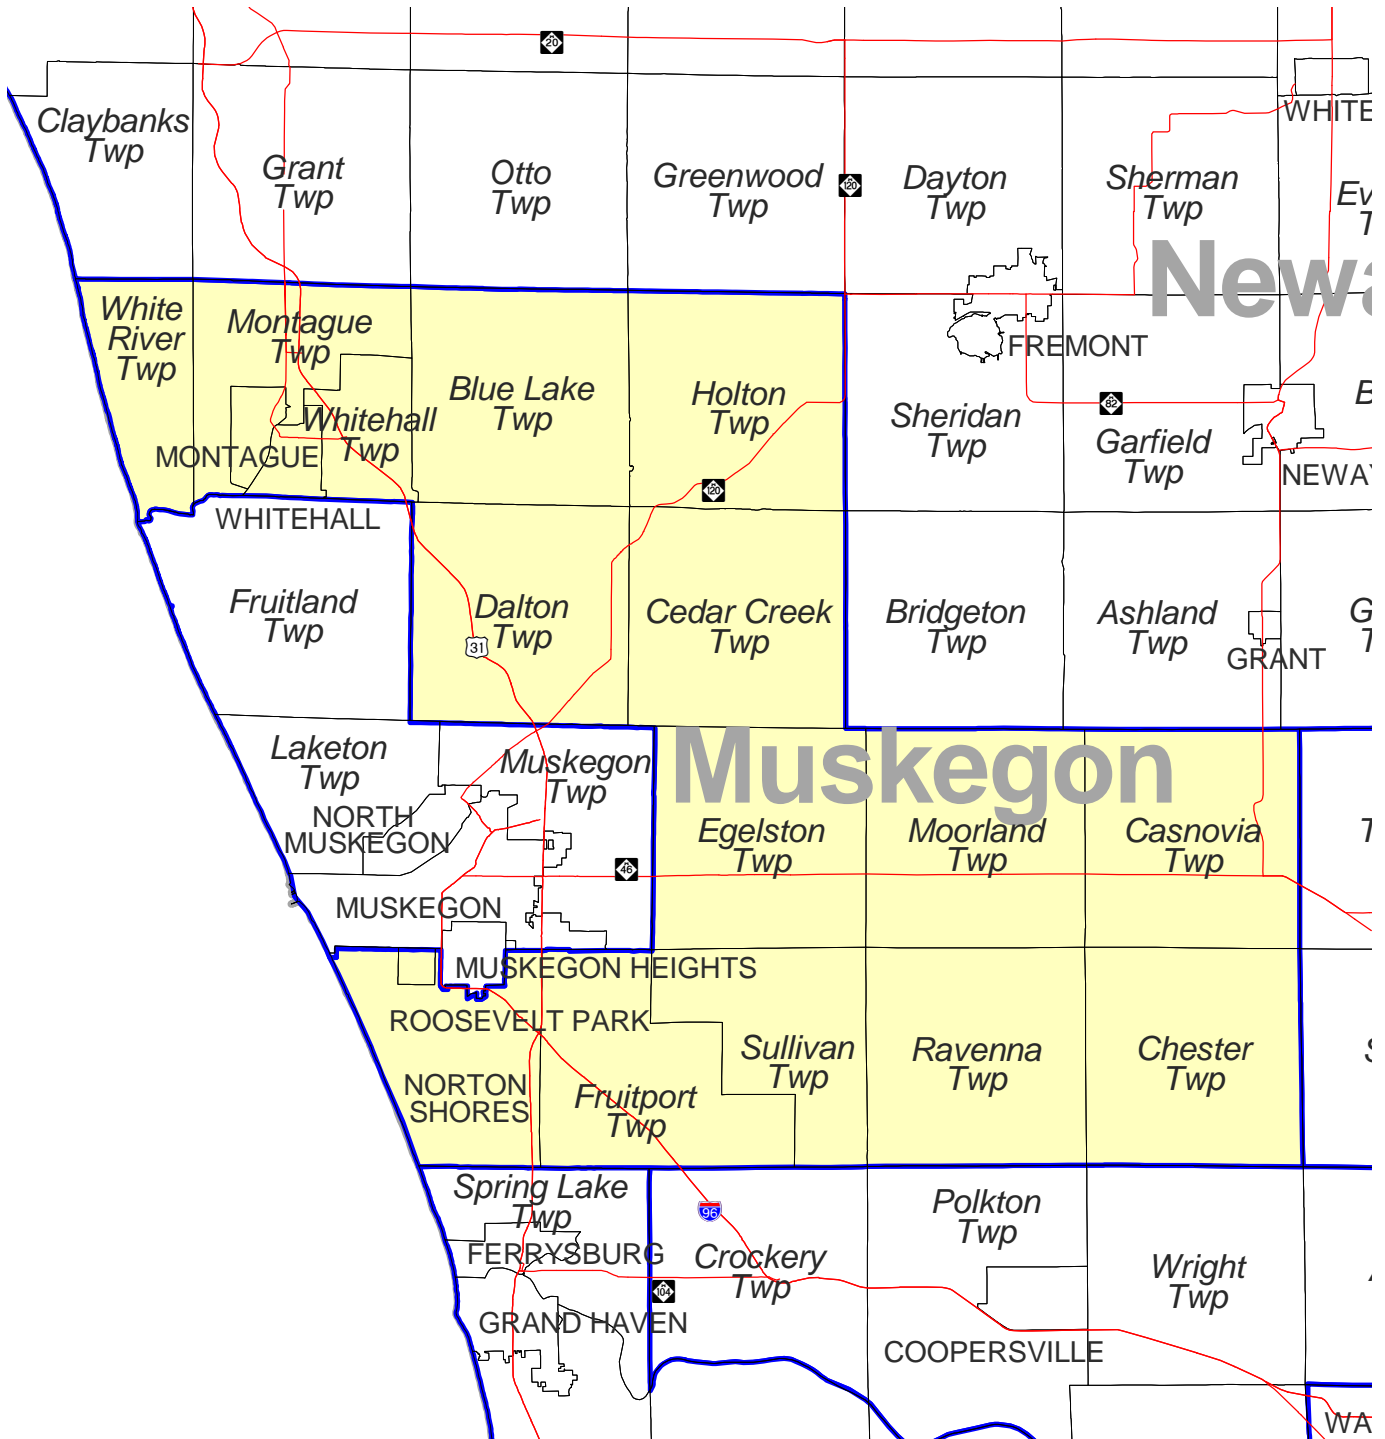

# MICHIGAN STATE HOUSE OF REPRESENTATIVES DISTRICT 91

Produced by  
Michigan Information Center  
October 2001

-  Highway
-  Minor Civil Division
-  District Boundary
-  County Boundary

# Michigan State House of Representatives

## District 091

Muskegon County (part)  
Blue Lake township  
Casnovia township  
Cedar Creek township  
Dalton township  
Egelston township  
Fruitport township  
Holton township  
Montague city  
Montague township  
Moorland township  
Norton Shores city  
Ravenna township  
Roosevelt Park city  
Sullivan township  
White River township  
Whitehall city  
Whitehall township  
Ottawa County (part)  
Chester township