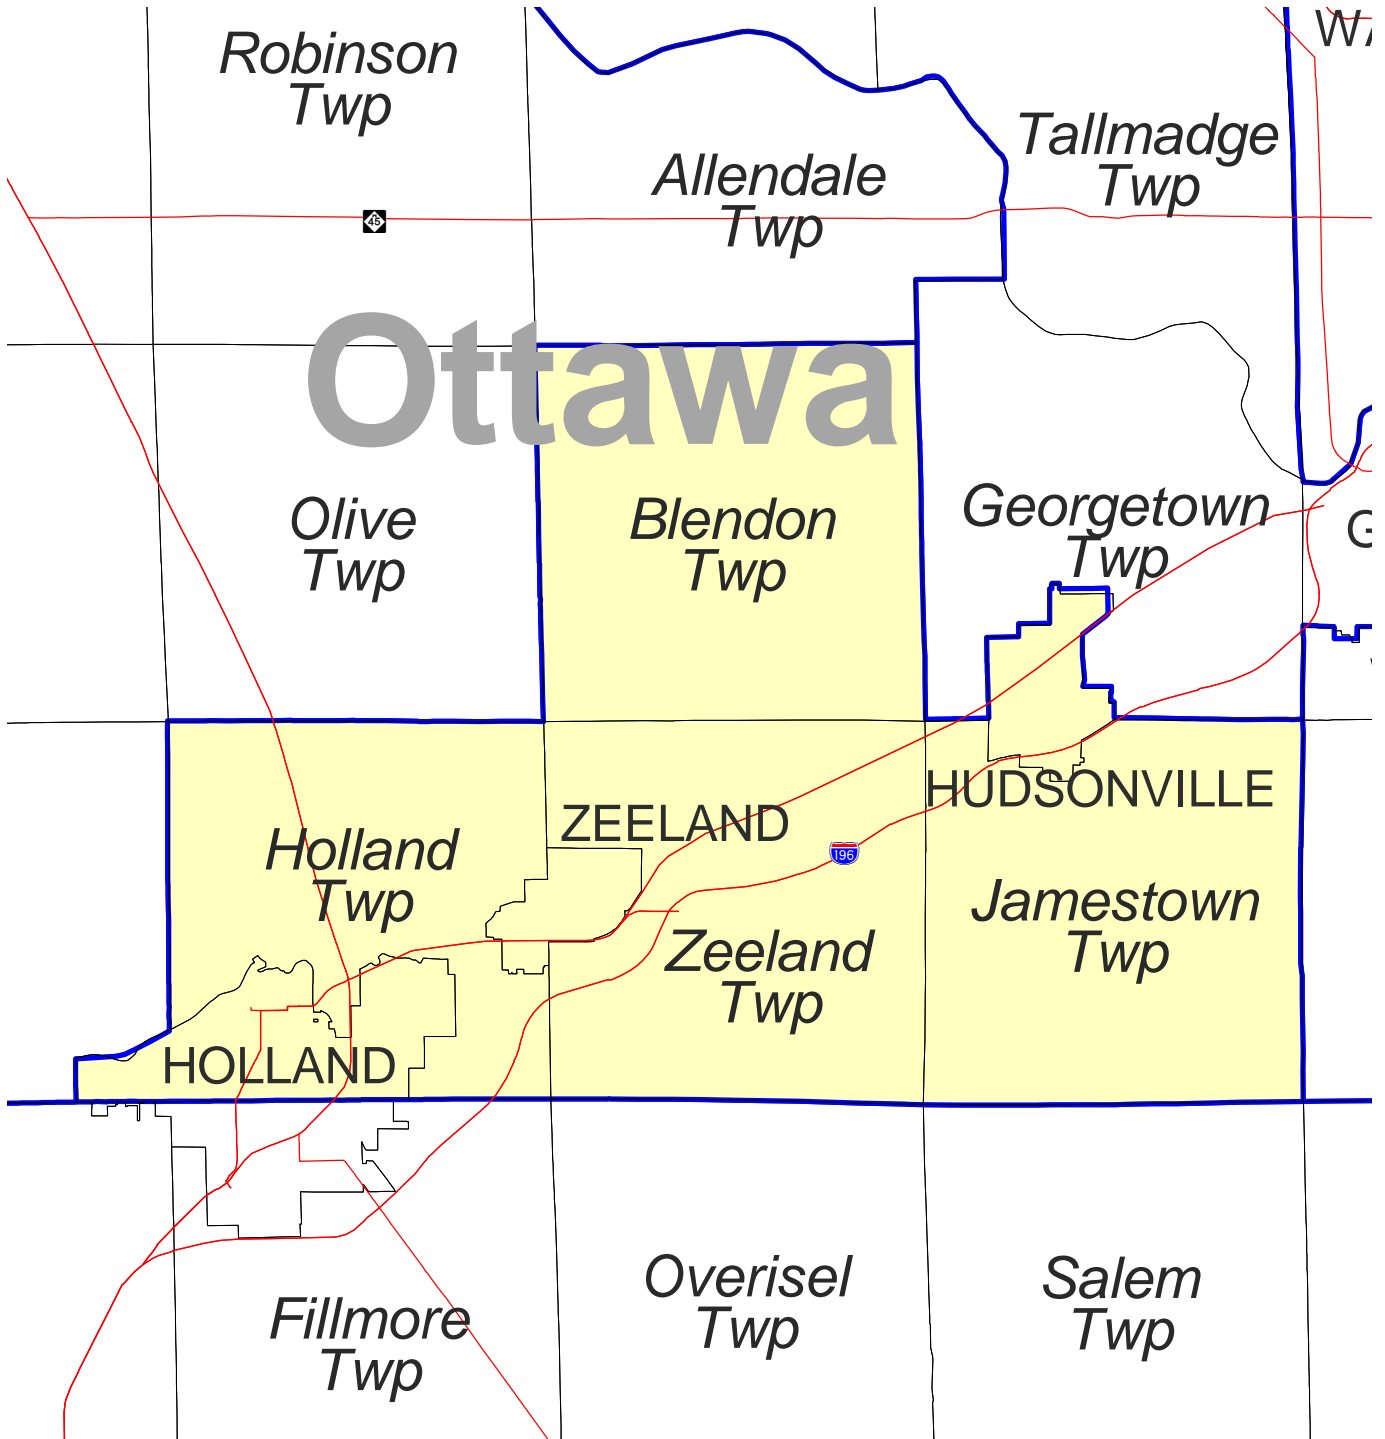

MICHIGAN STATE HOUSE OF REPRESENTATIVES DISTRICT 90

Produced by
Michigan Information Center
October 2001

- Highway
- Minor Civil Division
- District Boundary
- County Boundary

Michigan State House of Representatives

District 090

Ottawa County (part)
Blendon township
Holland city (part)
Holland township
Hudsonville city
Jamestown township
Zeeland city
Zeeland township