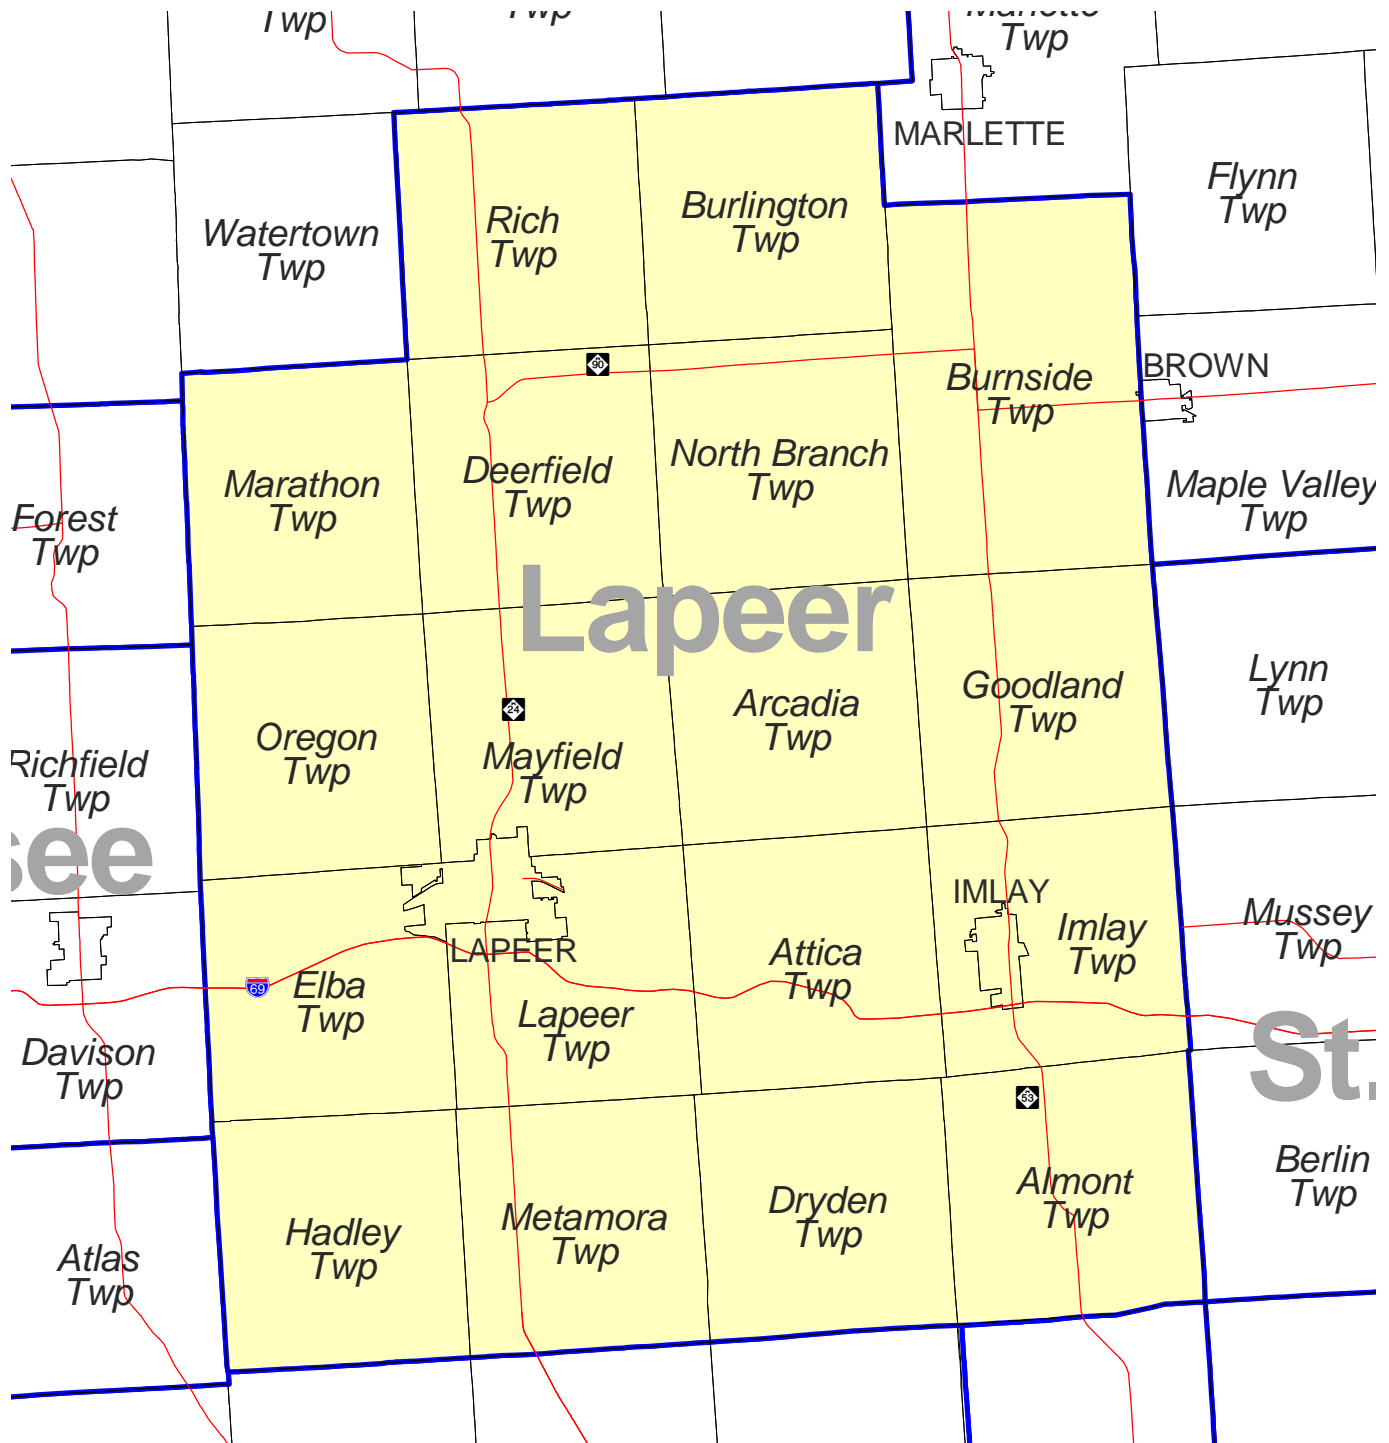

MICHIGAN STATE HOUSE OF REPRESENTATIVES DISTRICT 82

Produced by
Michigan Information Center
October 2001

-  Highway
-  Minor Civil Division
-  District Boundary
-  County Boundary

Michigan State House of Representatives

District 082

Lapeer County

Published pursuant to Public Act 116 of 2001
Produced by the Michigan Information Center
Michigan Department of Information and Technology
November 1, 2001