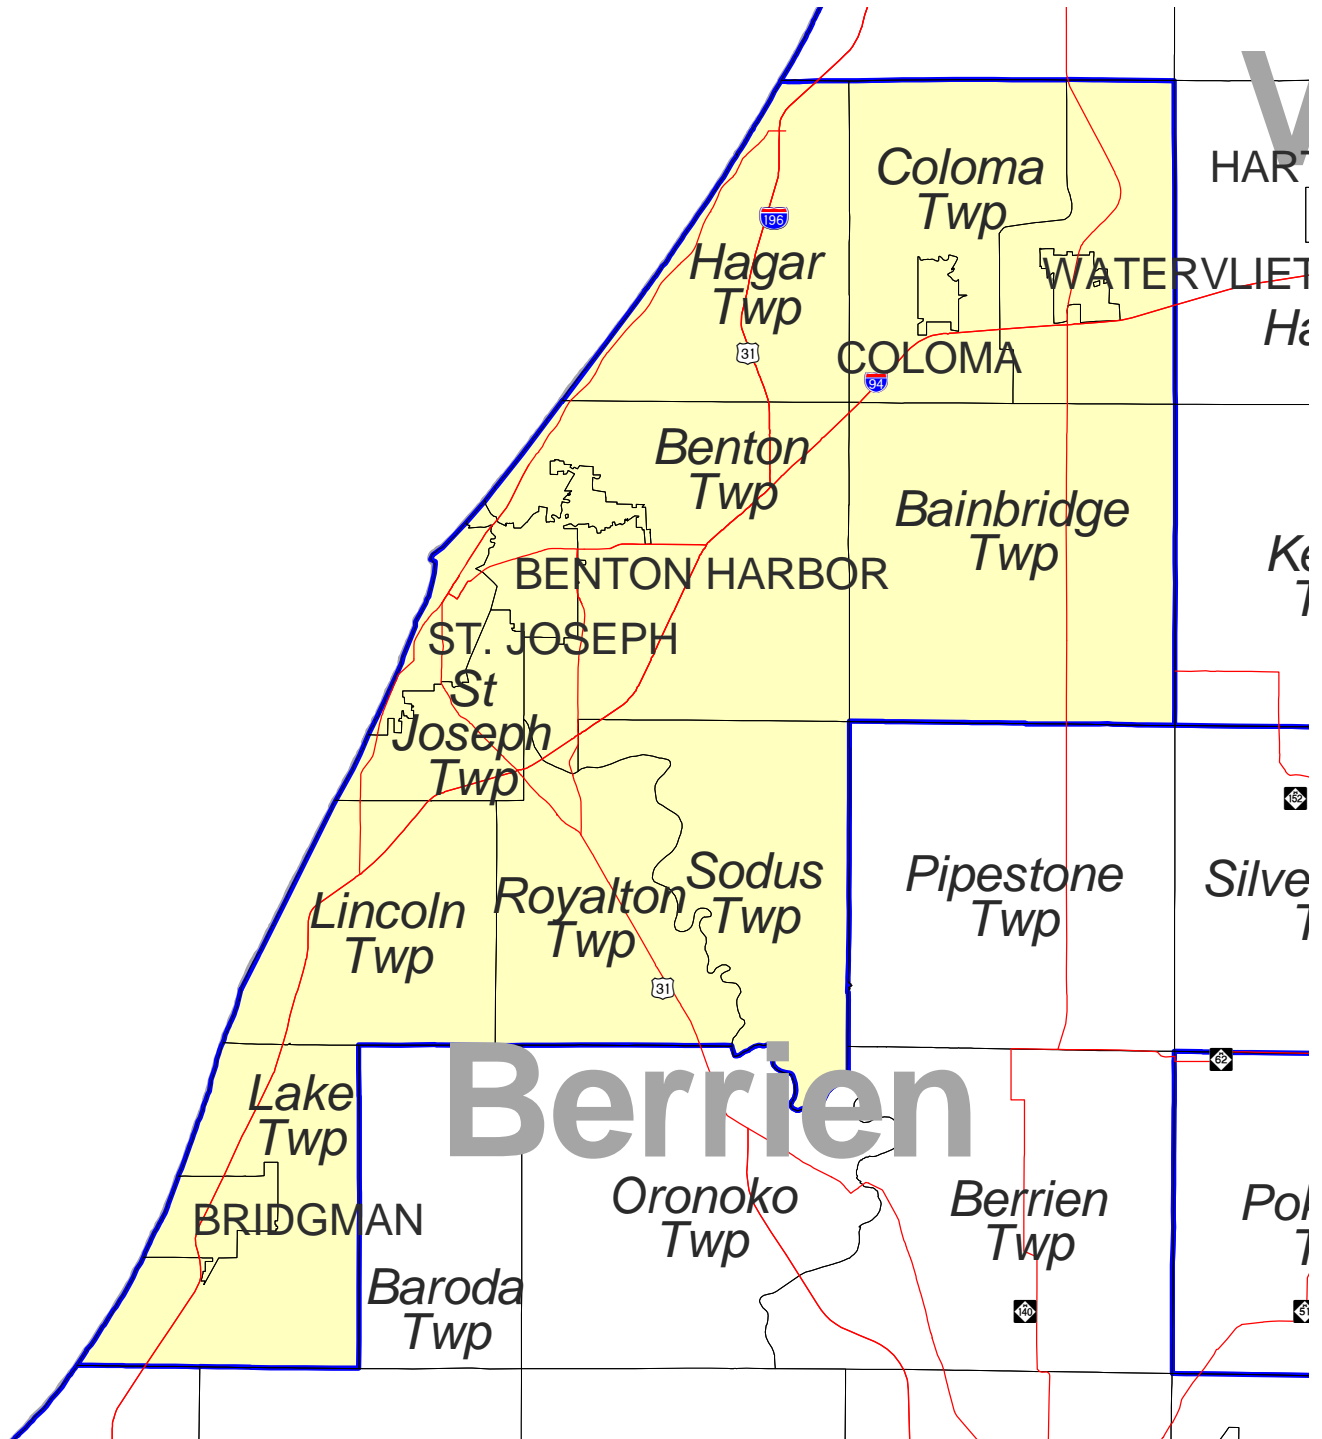

MICHIGAN STATE HOUSE OF REPRESENTATIVES DISTRICT 79

Produced by
Michigan Information Center
October 2001

-  Highway
-  Minor Civil Division
-  District Boundary
-  County Boundary

Michigan State House of Representatives

District 079

Berrien County (part)
Bainbridge township
Benton Charter township
Benton Harbor city
Bridgeman city
Coloma city
Coloma township
Hagar township
Lake Charter township
Lincoln township
Royalton township
Sodus township
St. Joseph Charter township
St. Joseph city
Watervliet city
Watervliet township