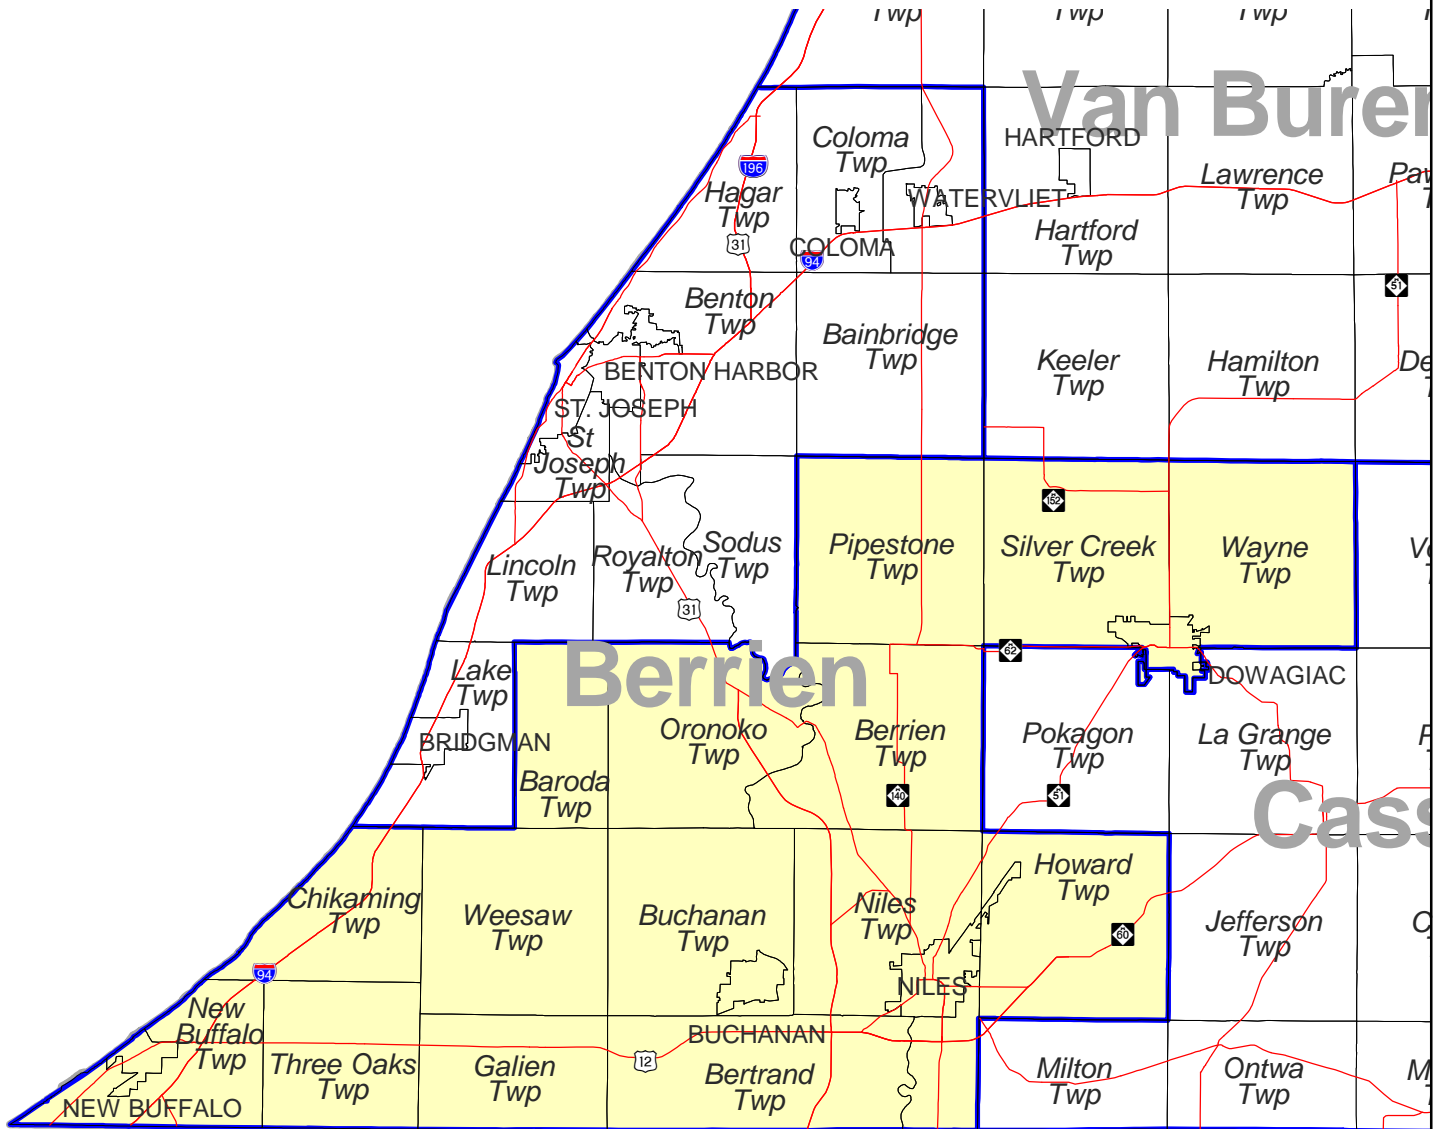

MICHIGAN STATE HOUSE OF REPRESENTATIVES DISTRICT 78

Produced by
Michigan Information Center
October 2001

-  Highway
-  Minor Civil Division
-  District Boundary
-  County Boundary

Michigan State House of Representatives

District 078

Berrien County (part)

- Baroda township
- Berrien township
- Bertrand township
- Buchanan city
- Buchanan township
- Chikaming township
- Galien township
- New Buffalo city
- New Buffalo township
- Niles city (part)
- Niles township
- Oronoko township
- Pipestone township
- Three Oaks township
- Weesaw township

Cass County (part)

- Dowagiac city
- Howard township
- LaGrange township (part)
 - That portion of LaGrange township contained within the city limits of Dowagiac.
- Niles city (part)
- Silver Creek township
- Wayne township