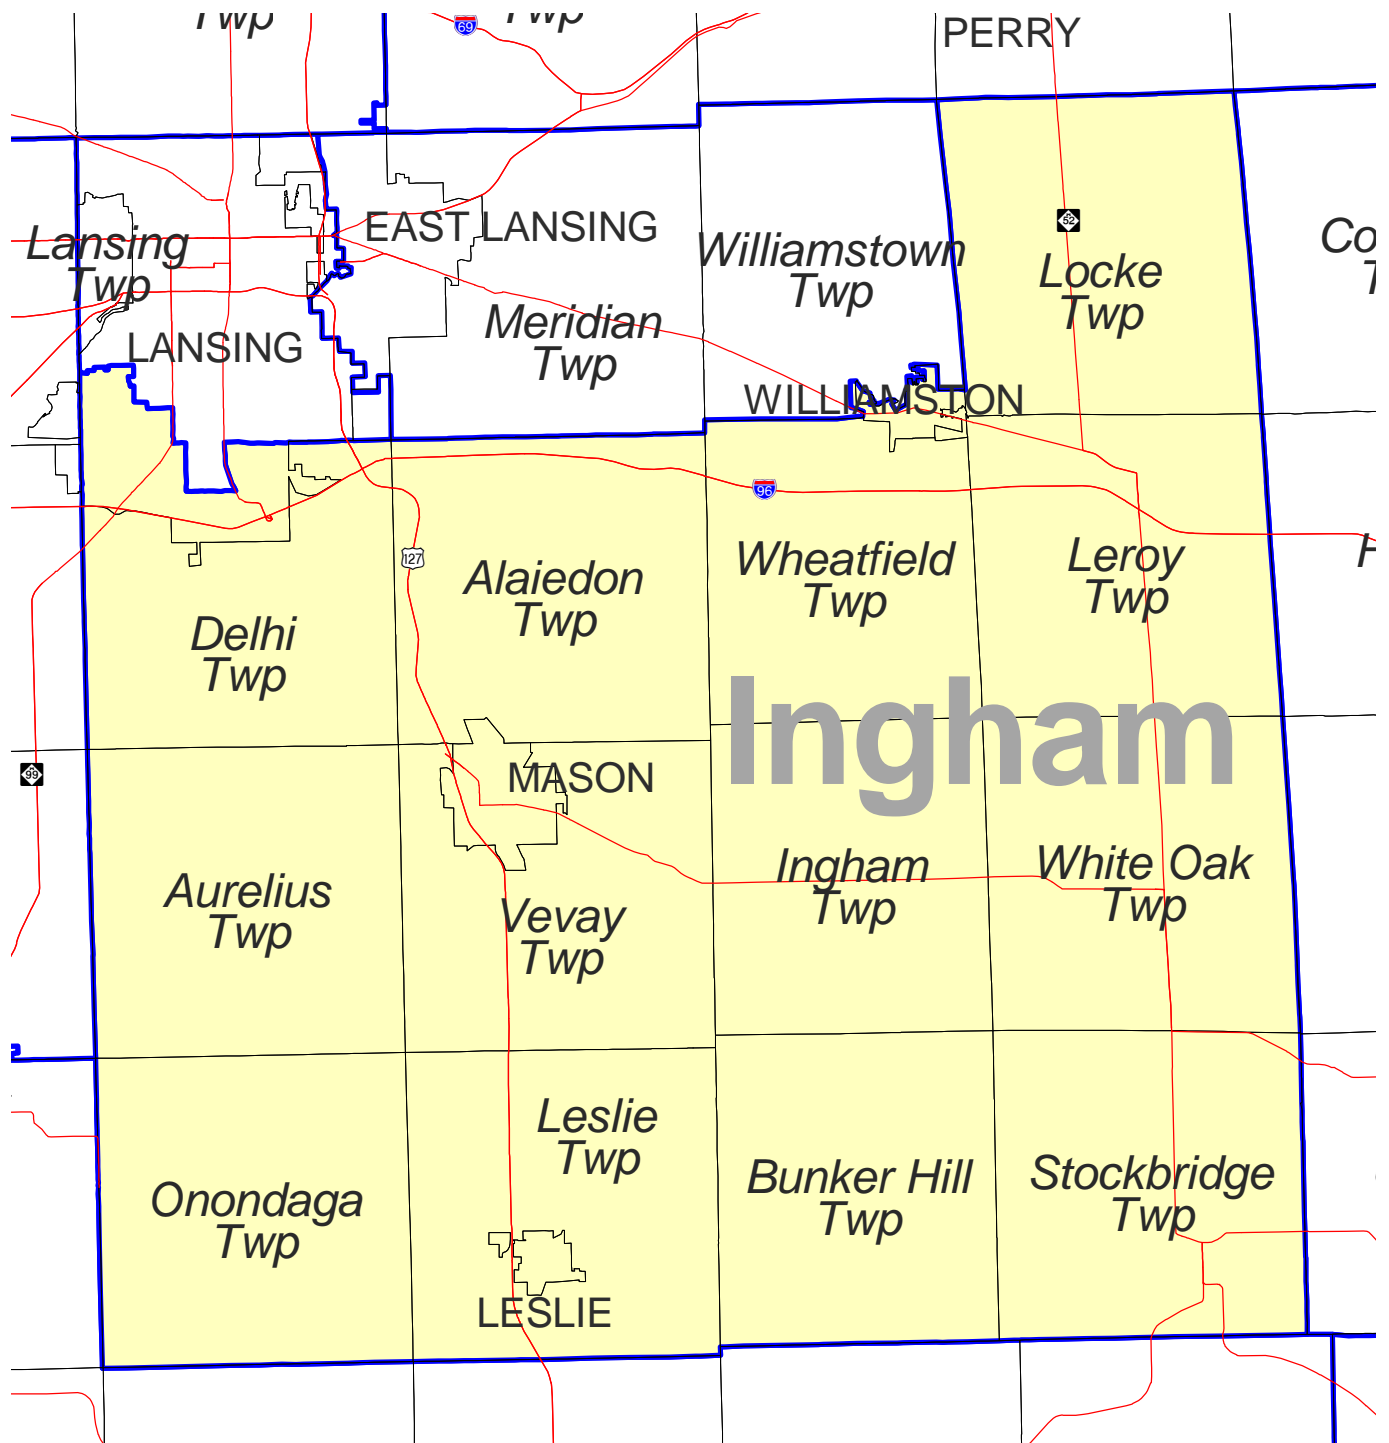

# MICHIGAN STATE HOUSE OF REPRESENTATIVES DISTRICT 67

Produced by  
Michigan Information Center  
October 2001

-  Highway
-  Minor Civil Division
-  District Boundary
-  County Boundary

### Ingham County (part)

Alaiedon township

Aurelius township

Bunker Hill township

Delhi Charter township

Ingham township

Lansing city (part)

That portion of the city which lies south of a line beginning at the township limits of Delhi Charter and E. Jolly Rd., west on E. Jolly Rd. to S. Cedar St., south on S. Cedar St. to E. Miller Rd., west on E. Miller Rd. to W. Miller Rd., west on W. Miller Rd. to S. Washington Ave., north on S. Washington Ave. to W. Jolly Rd., west on W. Jolly Rd. to S. Martin Luther King Jr. Blvd., north on S. Martin Luther King Jr. Blvd. to Hillcrest St., west on Hillcrest St. to Christiansen Rd., north on Christiansen Rd. to Ferrol St., west on Ferrol St. to Pleasant Grove Rd., north on Pleasant Grove Rd. to Herrick Rd., west on Herrick Rd. to Maloney St., north on Maloney St. to Dunlap St., east on Dunlap St. to Pleasant Grove Rd., north on Pleasant Grove Rd. to Victor Ave., west on Victor Ave. to S. Deerfield Ave., south on S. Deerfield Ave. to Brisbane Dr., west on Brisbane Dr. to Norwich Rd., north on Norwich Rd. to Inverary Dr., west on Inverary Dr. to Sunderland Rd., south on Sunderland Rd. to Brisbane Dr., west on Brisbane Dr. to Averill Dr., south on Averill Dr. to Sandhurst Dr., west on Sandhurst Dr. to S. Waverly Rd. (township limits of Delta).

Leroy township

Leslie city

Leslie township

Locke township

Mason city

Onondaga township

Stockbridge township

Vevay township

Wheatfield township

White Oak township

Williamston city

Williamstown township (part)

All of Williamstown township south of the city limits of Williamstown.