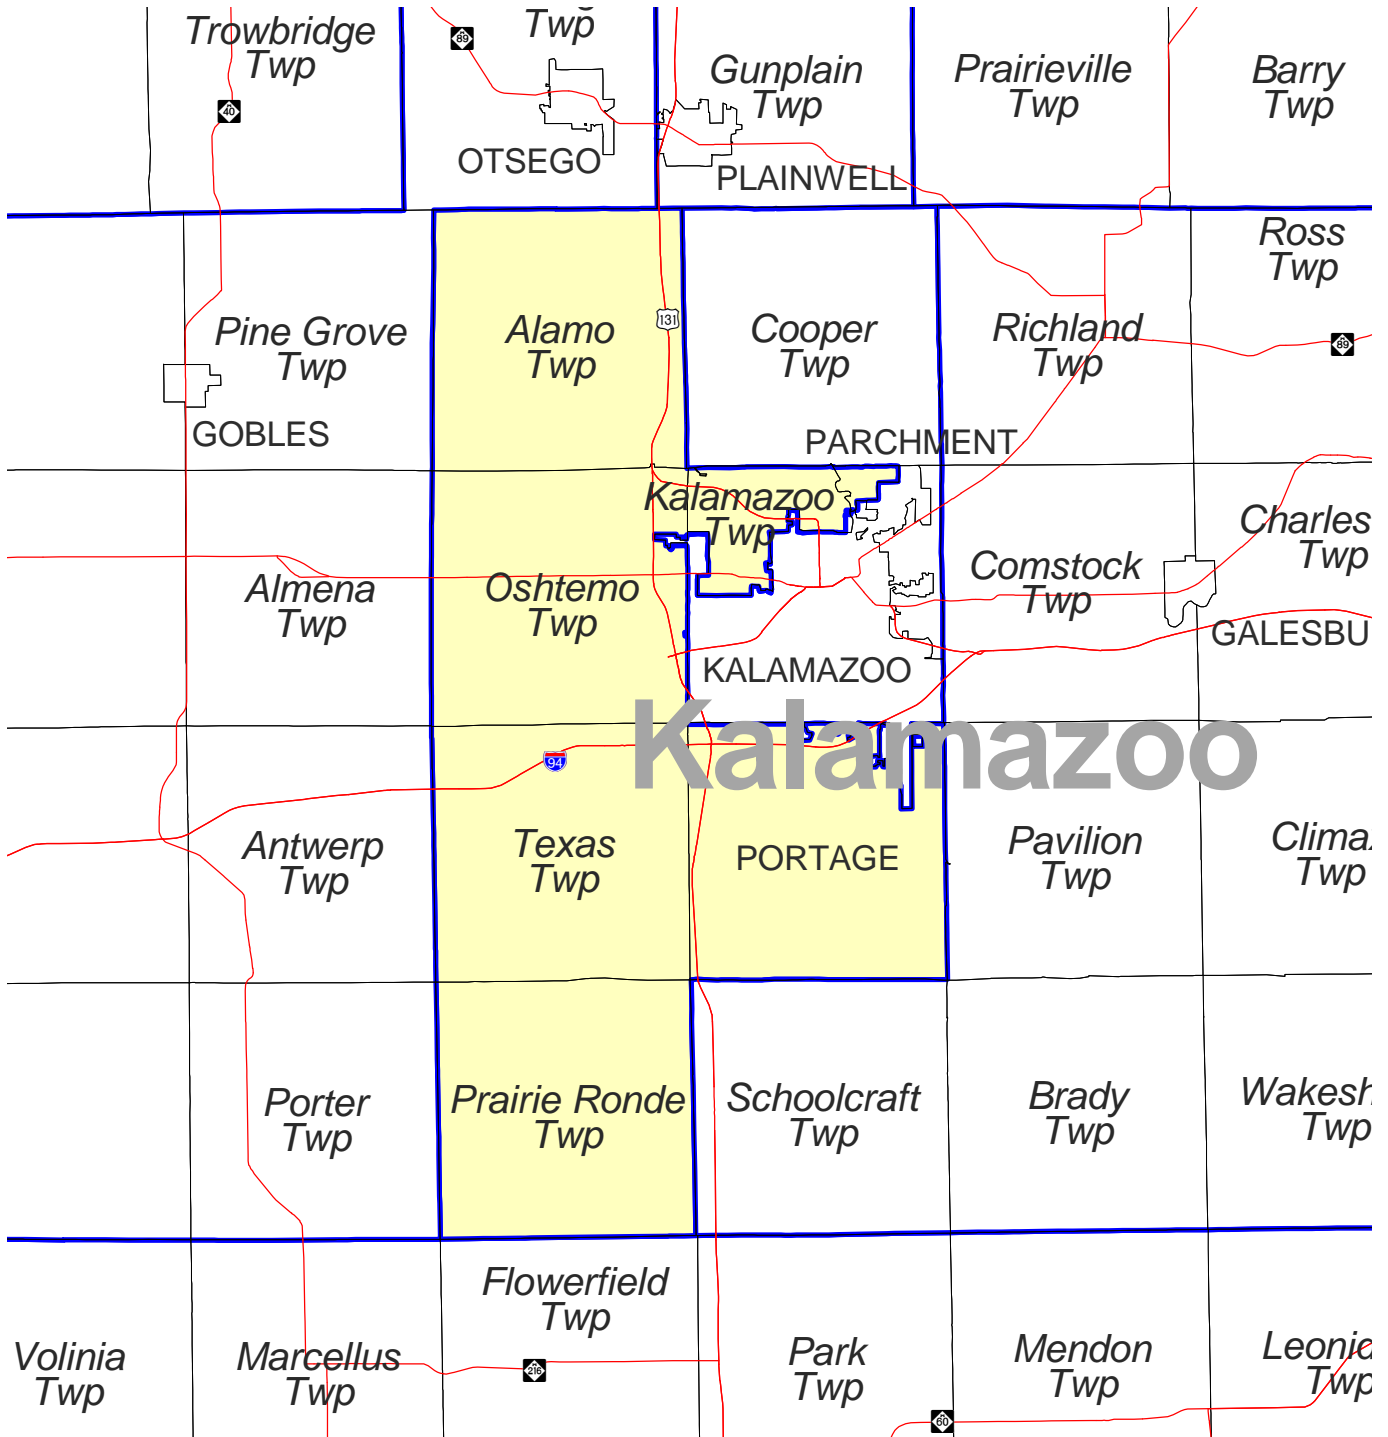

MICHIGAN STATE HOUSE OF REPRESENTATIVES DISTRICT 61

-  Highway
-  Minor Civil Division
-  District Boundary
-  County Boundary

Michigan State House of Representatives

District 061

Kalamazoo County (part)

Alamo township

Kalamazoo township (part)

That portion of the township north, west of the city limits of Kalamazoo.

Oshtemo township

Parchment city

Portage city (part)

All of Portage city excluding that portion contained within the city limits of Kalamazoo.

Prairie Ronde township

Texas township