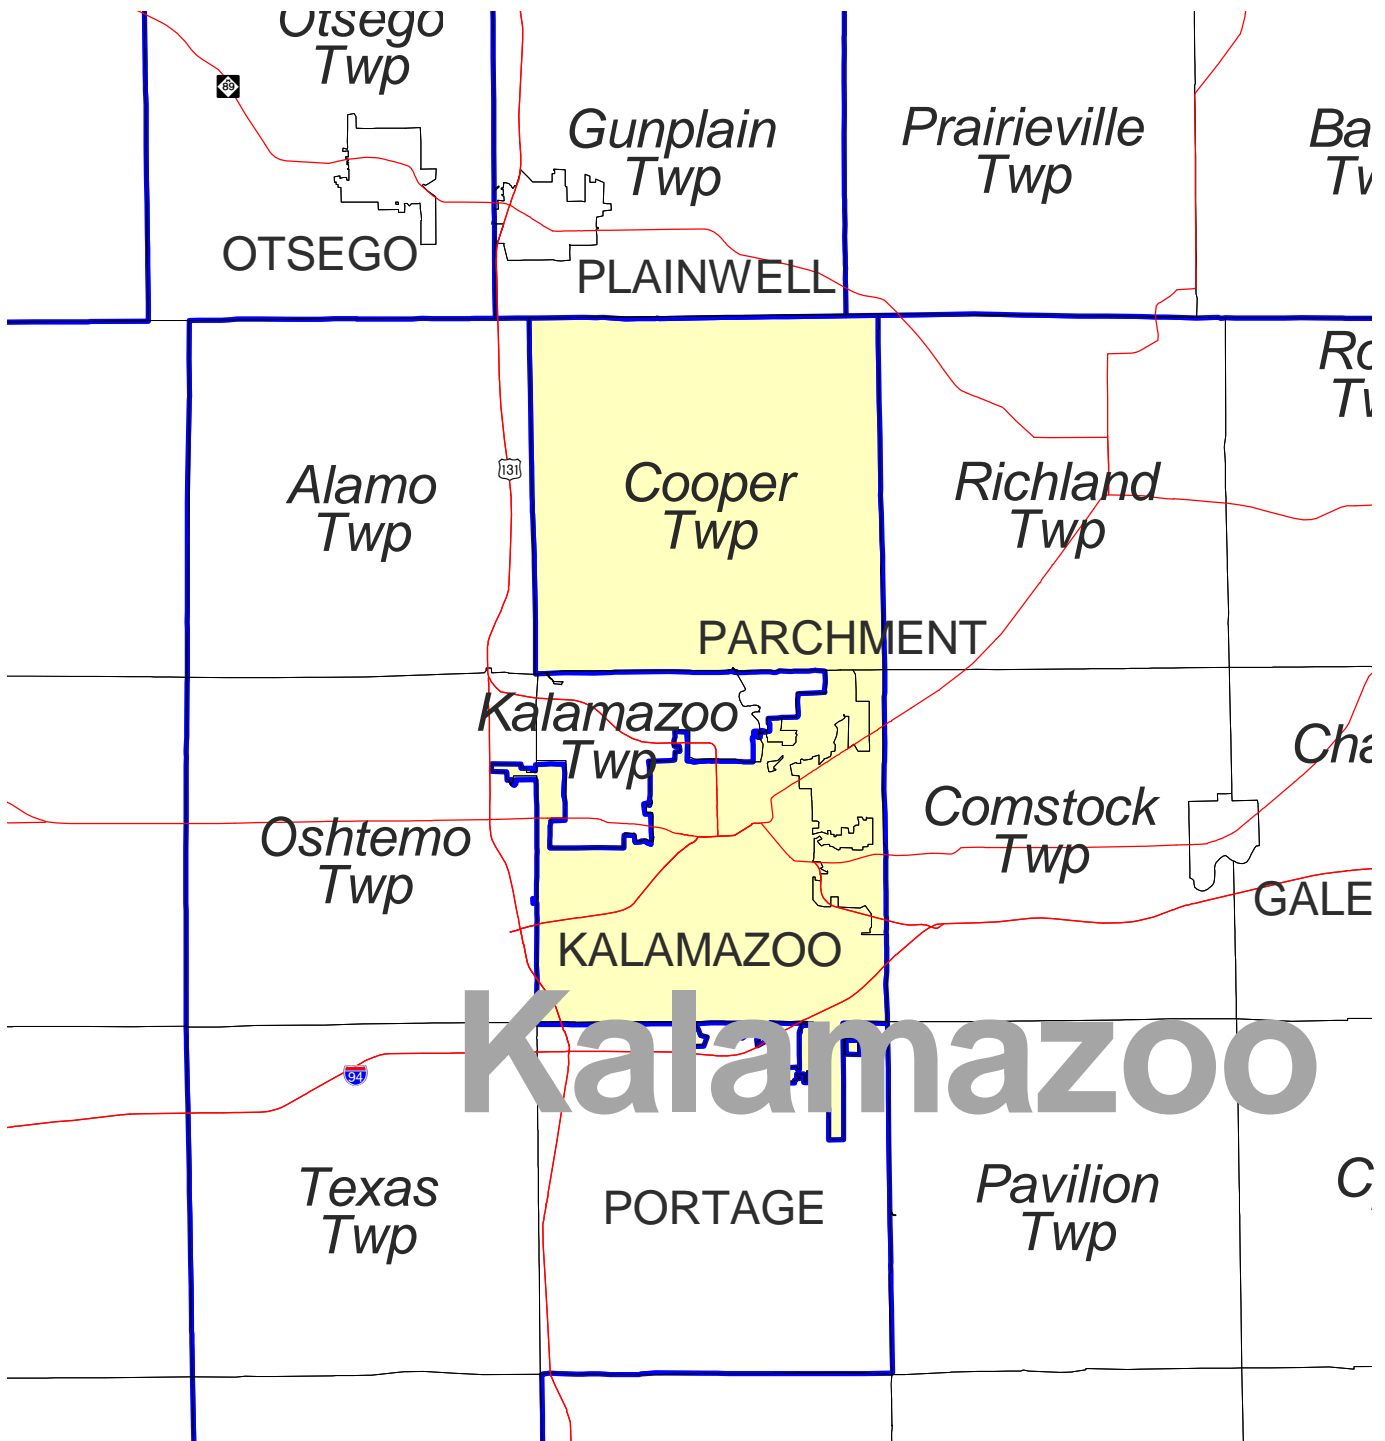

# MICHIGAN STATE HOUSE OF REPRESENTATIVES DISTRICT 60

Produced by  
Michigan Information Center  
October 2001

- Highway
- Minor Civil Division
- District Boundary
- County Boundary

# Michigan State House of Representatives

## District 060

Kalamazoo County (part)

Cooper township

Kalamazoo city

Kalamazoo township (part)

That portion of the township which lies east of the city limits of Kalamazoo.

That portion of the township contained within the city limits of Kalamazoo.

That portion of the township south, east of the city limits of Parchment, north, west of the city limits of Kalamazoo.

Portage city (part)

That portion of the city contained within the city limits of Kalamazoo.