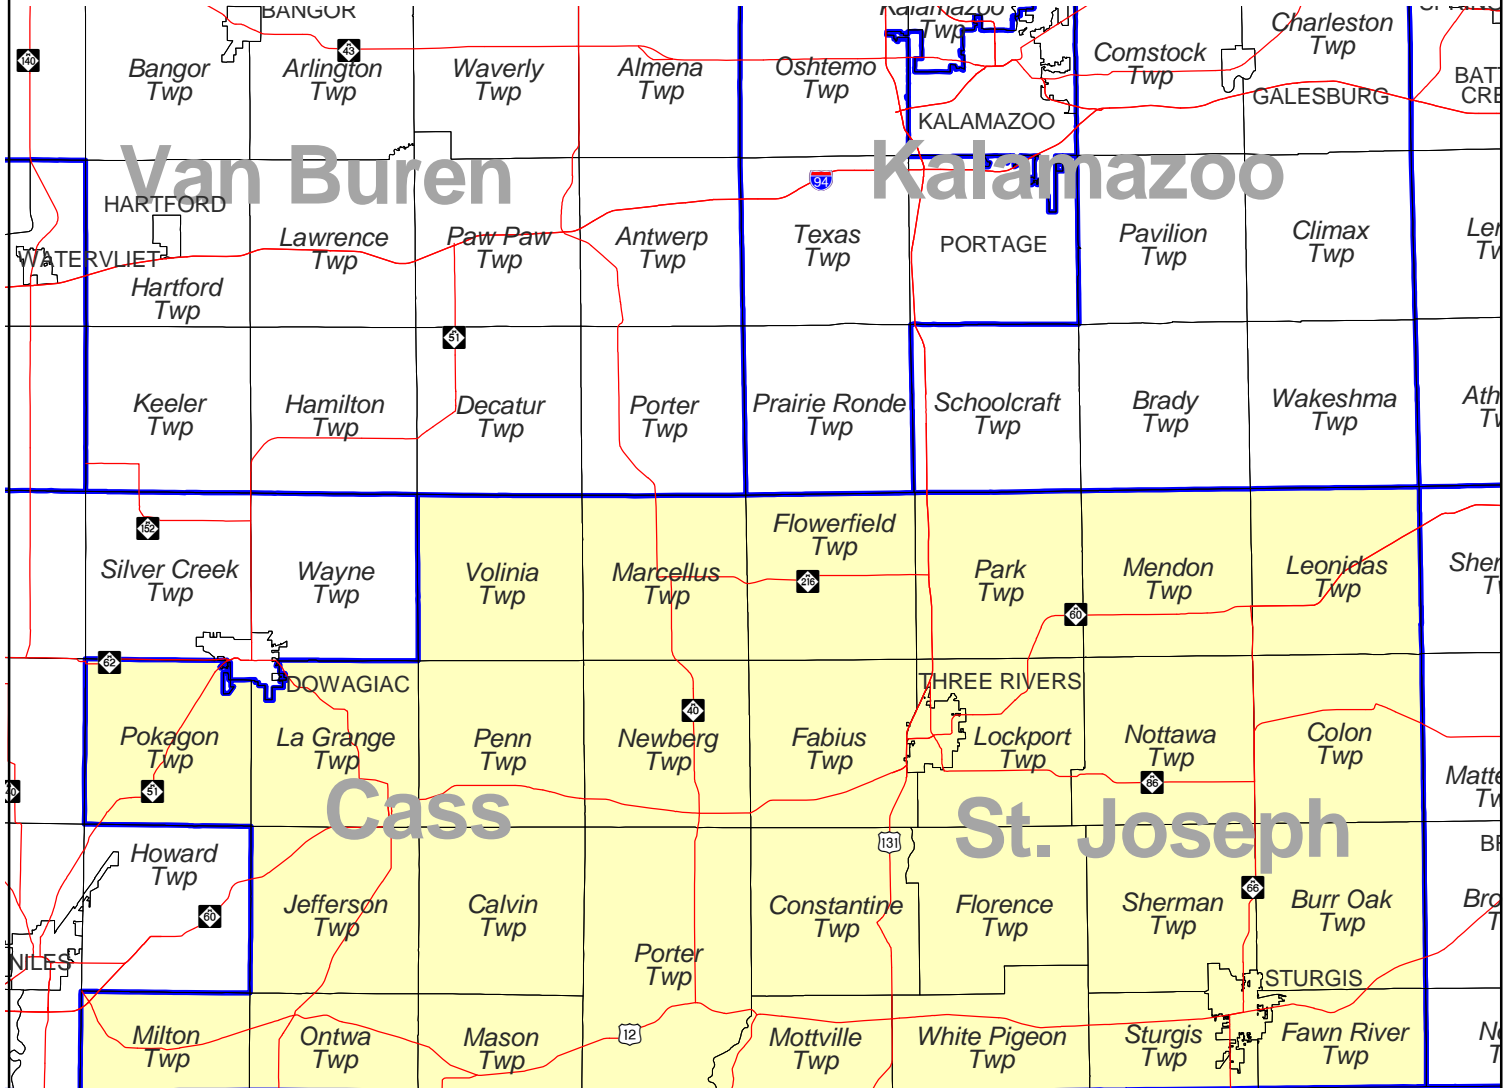

# MICHIGAN STATE HOUSE OF REPRESENTATIVES DISTRICT 59

Produced by  
Michigan Information Center  
October 2001

-  Highway
-  Minor Civil Division
-  District Boundary
-  County Boundary

# Michigan State House of Representatives

## District 059

Cass County (part)

Calvin township

Jefferson township

LaGrange township (part)

All of LaGrange township except that portion contained within the city limits of Dowagiac.

Marcellus township

Mason township

Milton township

Newberg township

Ontwa township

Penn township

Pokagon township

Porter township

Volinia township

St. Joseph County