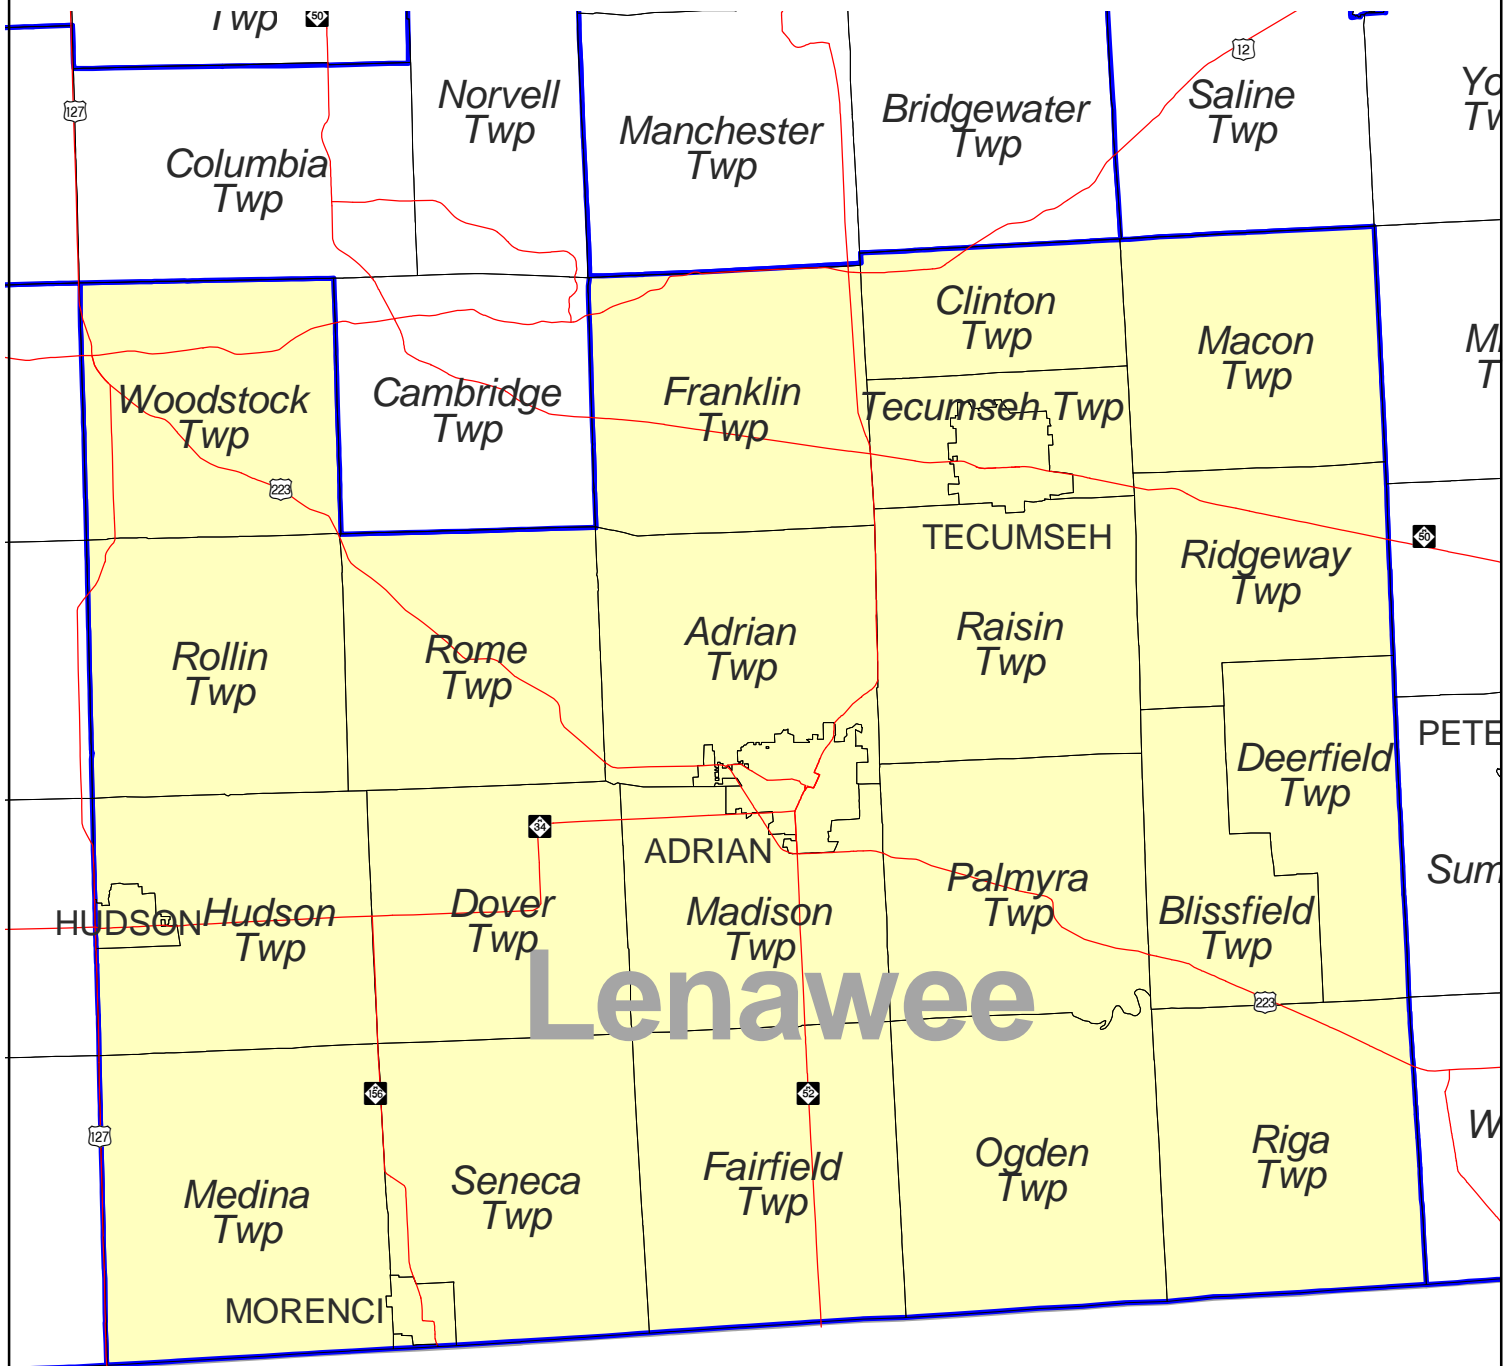

MICHIGAN STATE HOUSE OF REPRESENTATIVES DISTRICT 57

Lenawee

Produced by
Michigan Information Center
October 2001

-  Highway
-  Minor Civil Division
-  District Boundary
-  County Boundary

Michigan State House of Representatives

District 057

Lenawee County (part)
Adrian city
Adrian township
Blissfield township
Clinton township
Deerfield township
Dover township
Fairfield township
Franklin township
Hudson city
Hudson township
Macon township
Madison township
Medina township
Morenci city
Ogden township
Palmyra township
Raisin township
Ridgeway township
Riga township
Rollin township
Rome township
Seneca township
Tecumseh city
Tecumseh township
Woodstock township