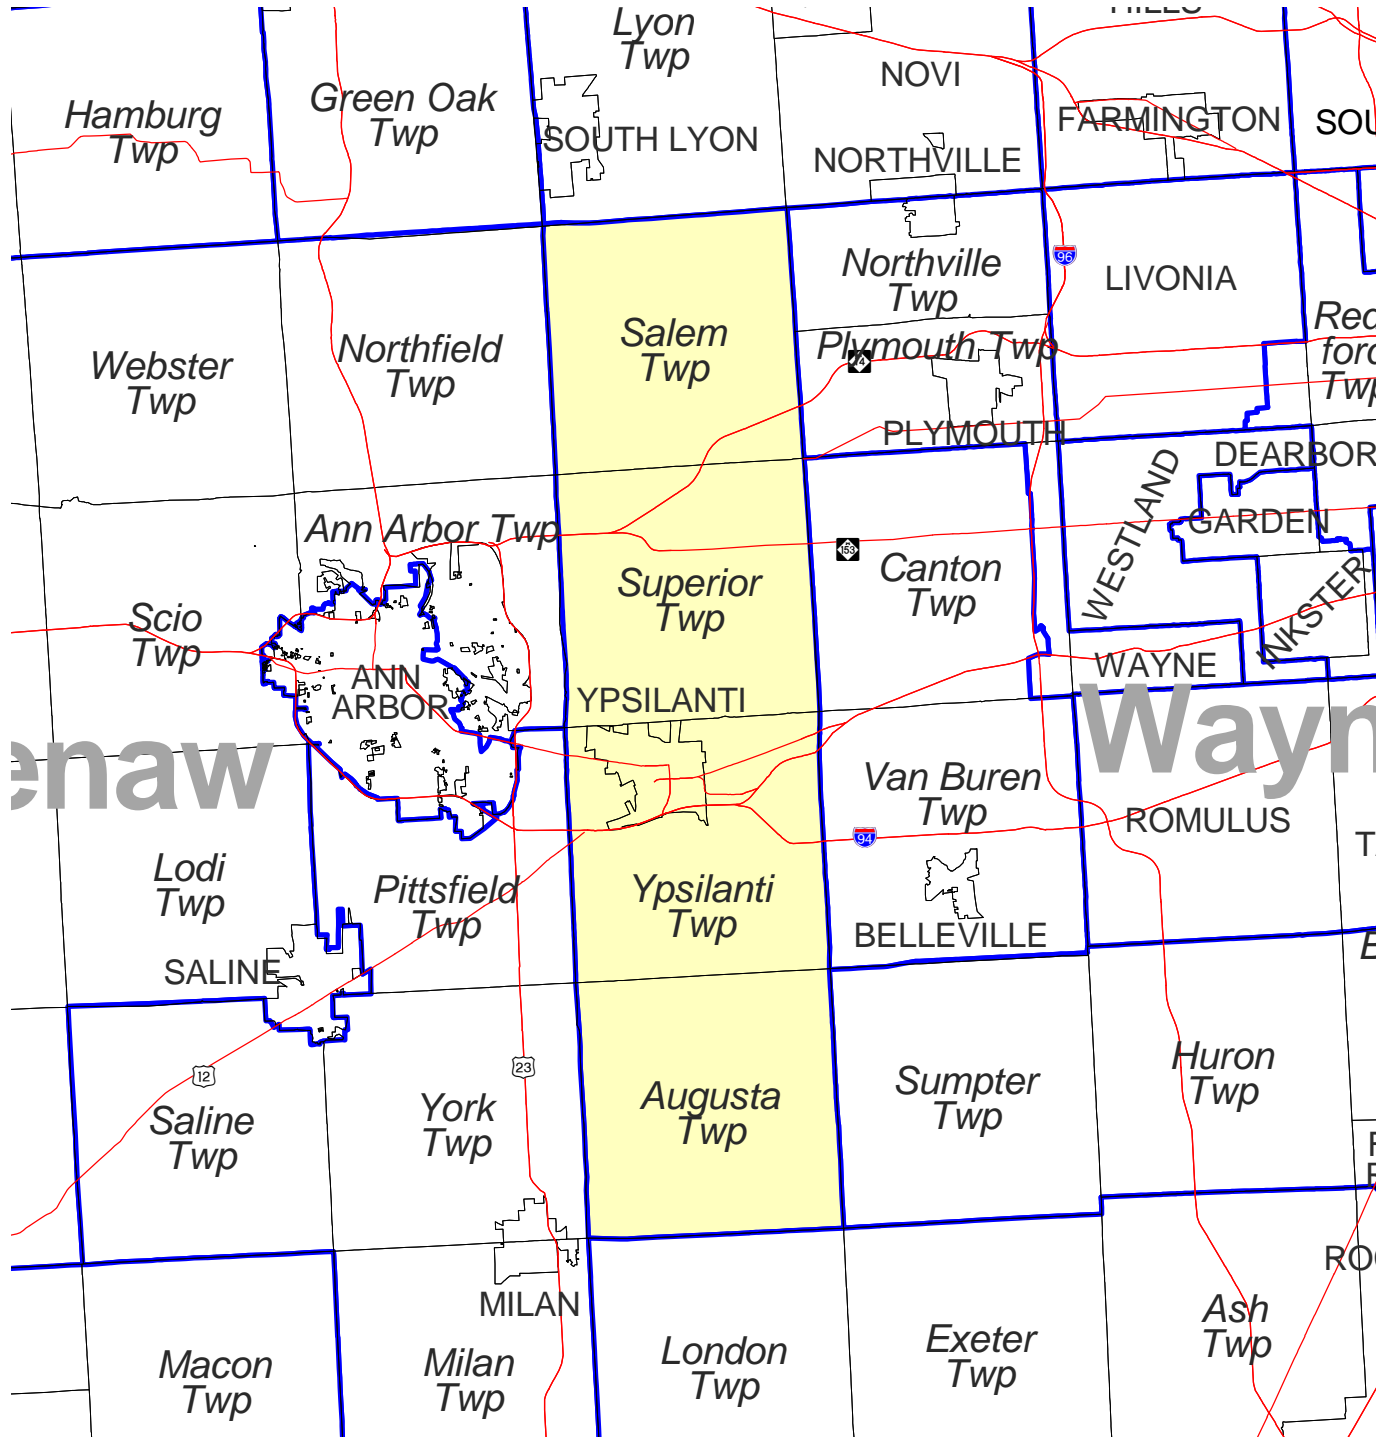

MICHIGAN STATE HOUSE OF REPRESENTATIVES DISTRICT 54

anaw

Wayne

Produced by
Michigan Information Center
October 2001

-  Highway
-  Minor Civil Division
-  District Boundary
-  County Boundary

Michigan State House of Representatives

District 054

Washtenaw County (part)

Augusta township

Salem township

Superior township

Ypsilanti city

Ypsilanti township