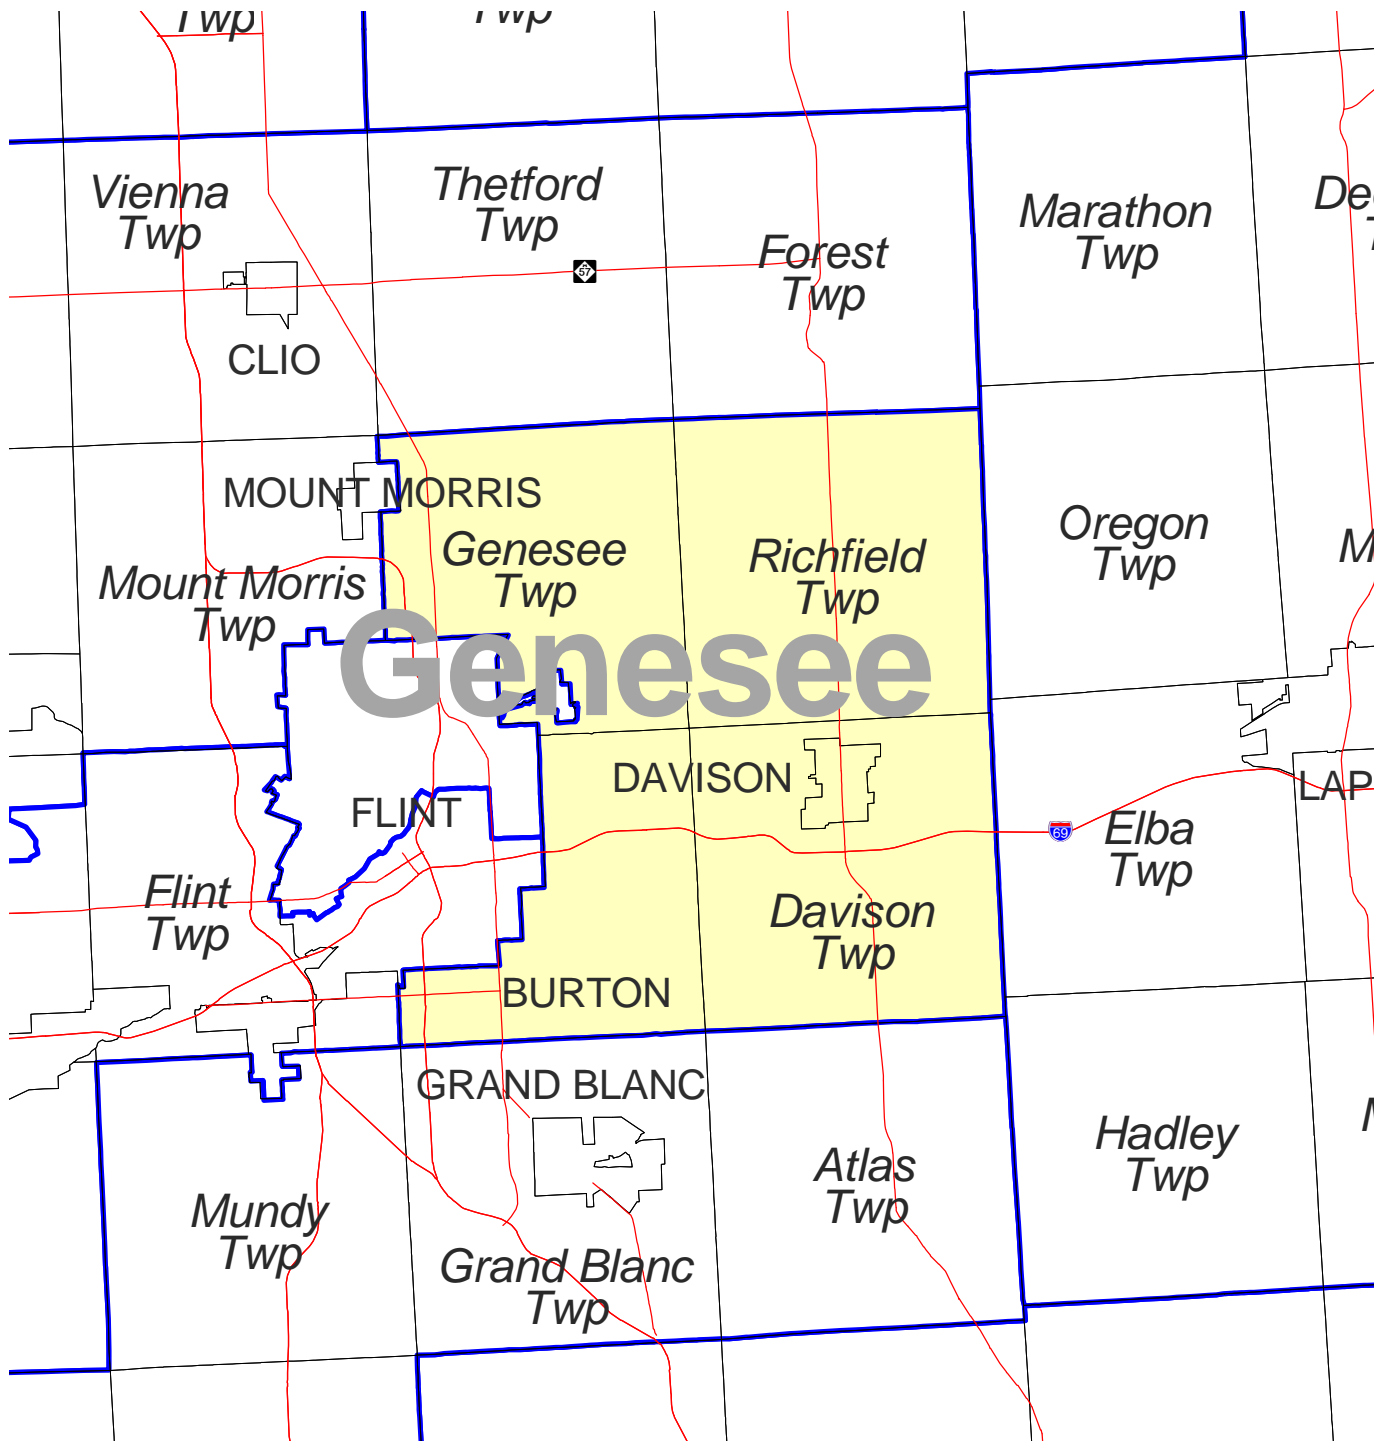

MICHIGAN STATE HOUSE OF REPRESENTATIVES DISTRICT 50

Genesee

Produced by
Michigan Information Center
October 2001

-  Highway
-  Minor Civil Division
-  District Boundary
-  County Boundary

Michigan State House of Representatives

District 050

Genesee County (part)

Burton city

Davison city

Davison township

Genesee township

Richfield township