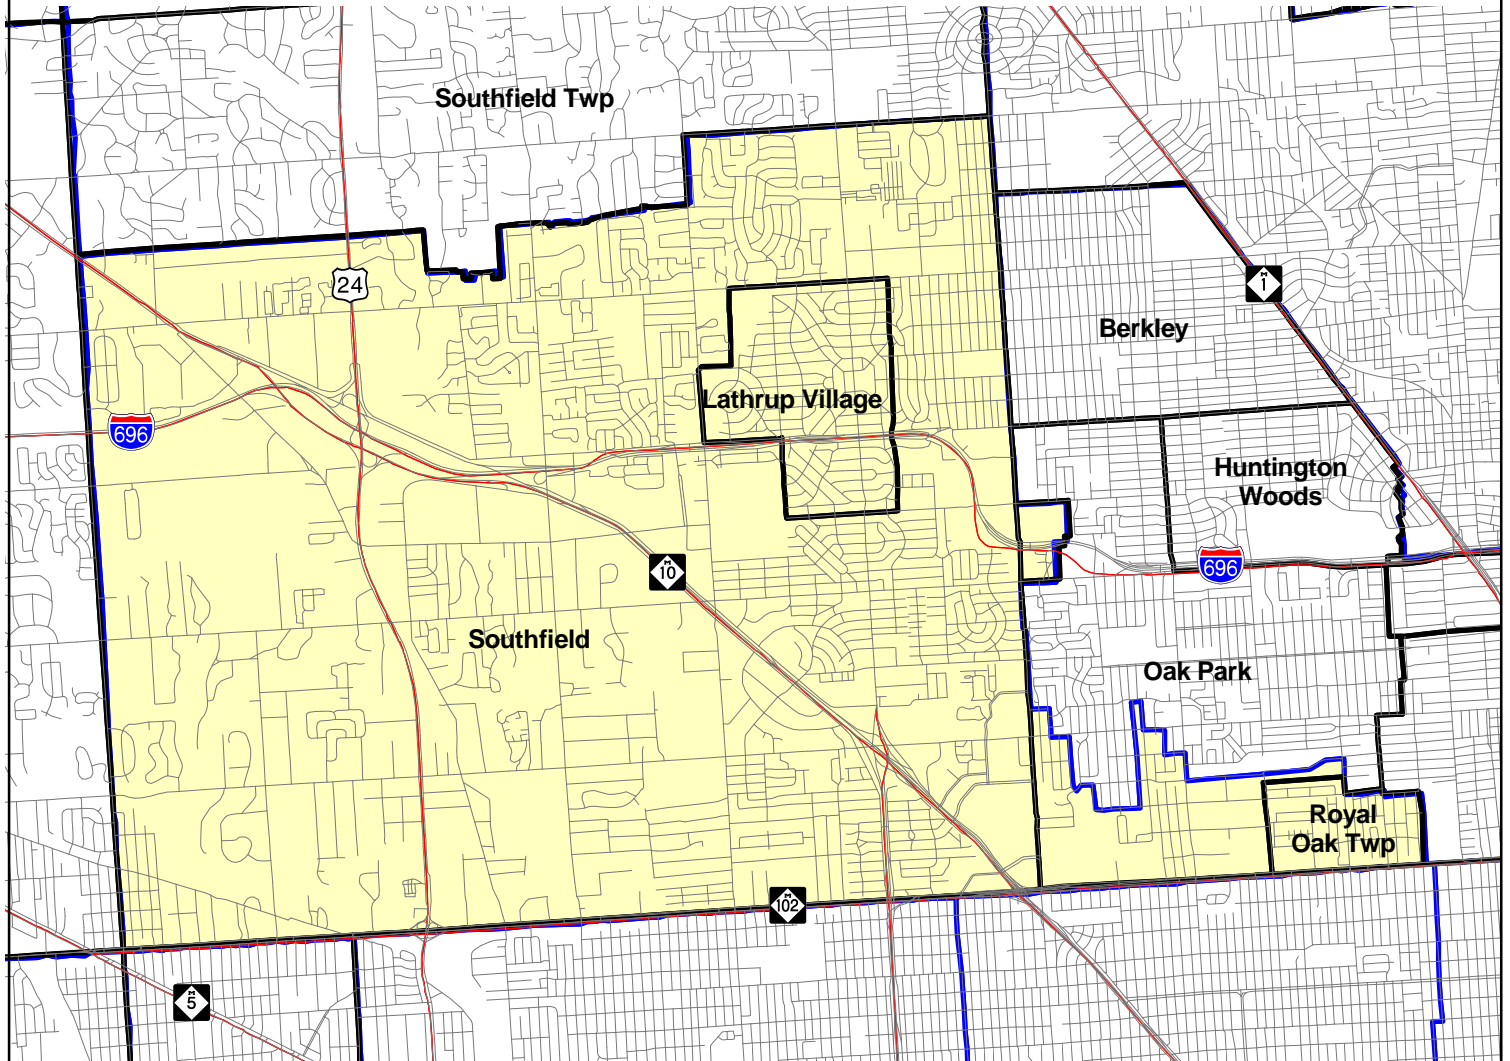

MICHIGAN STATE HOUSE OF REPRESENTATIVES DISTRICT 35

Produced by
Michigan Information Center
October 2001

- Roads
- Highway
- Minor Civil Division
- District Boundary
- County Boundary

Michigan State House of Representatives

District 035

Oakland County (part)

Lathrup Village city

Oak Park city (part)

That portion of the city which lies south of line beginning at the township limits of Royal Oak and Wyoming Ave., north on Wyoming Ave. to Capital Ave., west on Capital Ave. to Coolidge Hwy., north on Coolidge Hwy. to Granzon Ave., west on Granzon Ave. to Westhampton Ave., north on Westhampton Ave. to W. 9 Mile Rd., west on W. 9 Mile Rd. to Parklawn Ave., north on Parklawn Ave. to Kenwood Ave., west on Kenwood Ave. to Cloverlawn Ave., south on Cloverlawn Ave. to Northend Ave., west on Northend Ave. to Green Ave., north on Green Ave., to Pearson Ave., west on Pearson Ave. to Marlow Ave., south on Marlow Ave. to Stratford Ave., north on Stratford Ave. to W. 9 Mile Rd., west on W. 9 Mile Rd. to Avon Ave., north on Avon Ave. to Kenwood Ave., west on Kenwood Ave. to the intersection of Kenwood Ave. and Greenfield Rd. (city limits of Southfield).

Royal Oak township

Southfield city