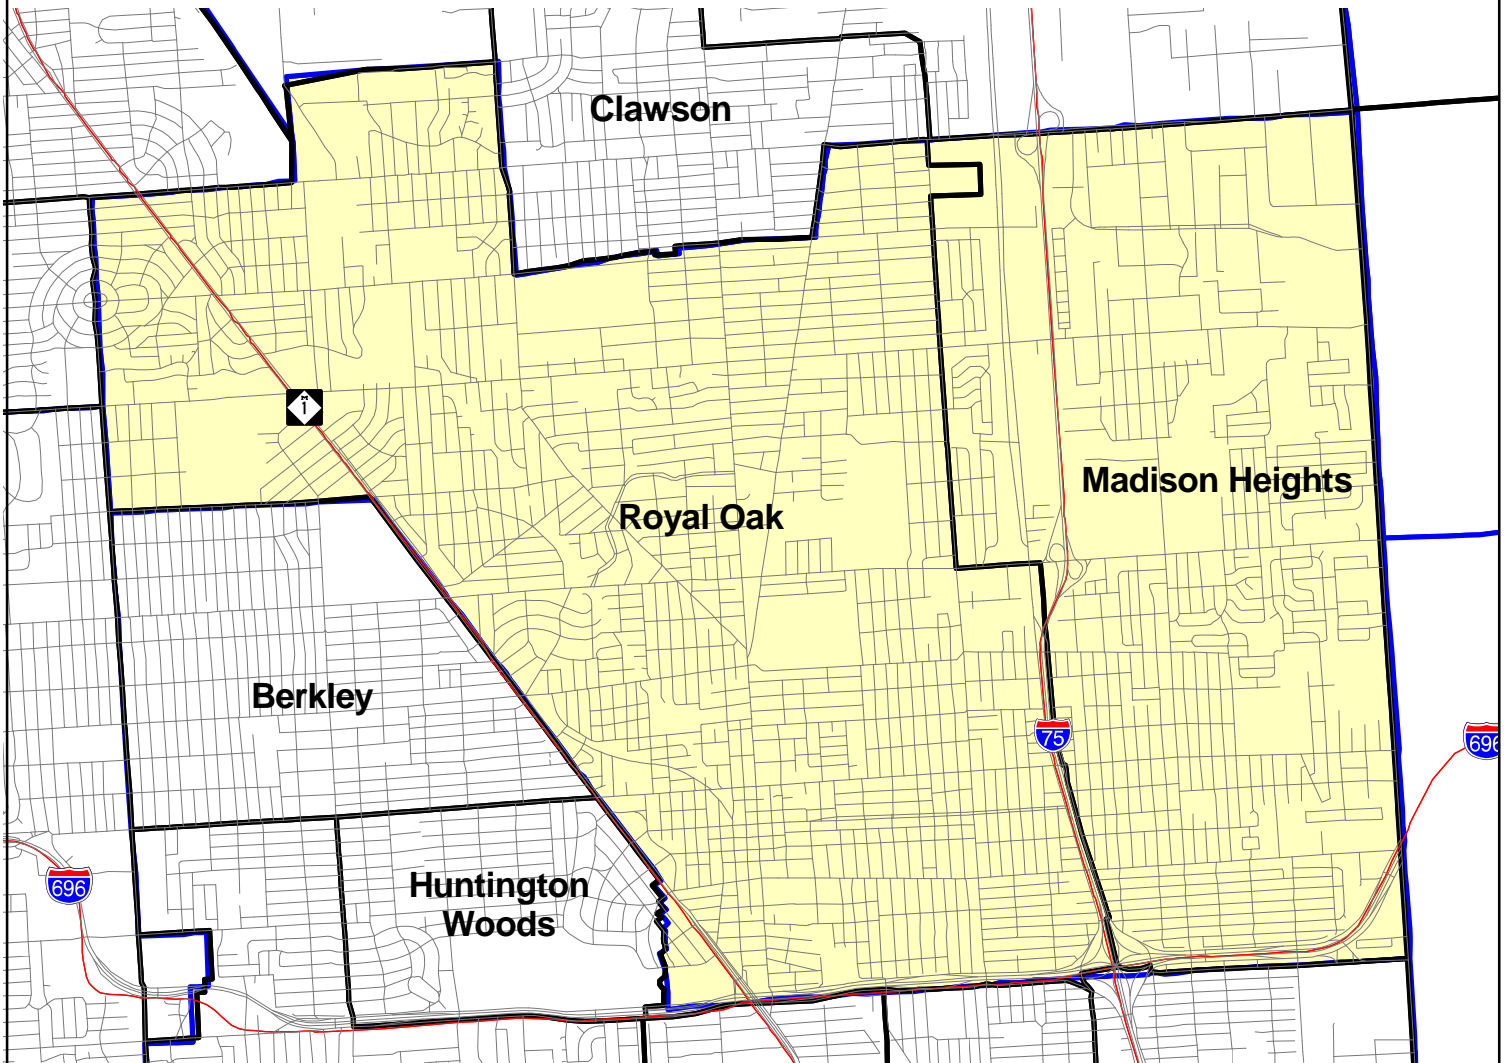

# MICHIGAN STATE HOUSE OF REPRESENTATIVES DISTRICT 26

Produced by  
Michigan Information Center  
October 2001

-  Roads
-  Highway
-  Minor Civil Division
-  District Boundary
-  County Boundary

# Michigan State House of Representatives

## District 026

Oakland County (part)  
Madison Hts. city  
Royal Oak city

Published pursuant to Public Act 116 of 2001  
Produced by the Michigan Information Center  
Michigan Department of Information and Technology  
November 1, 2001