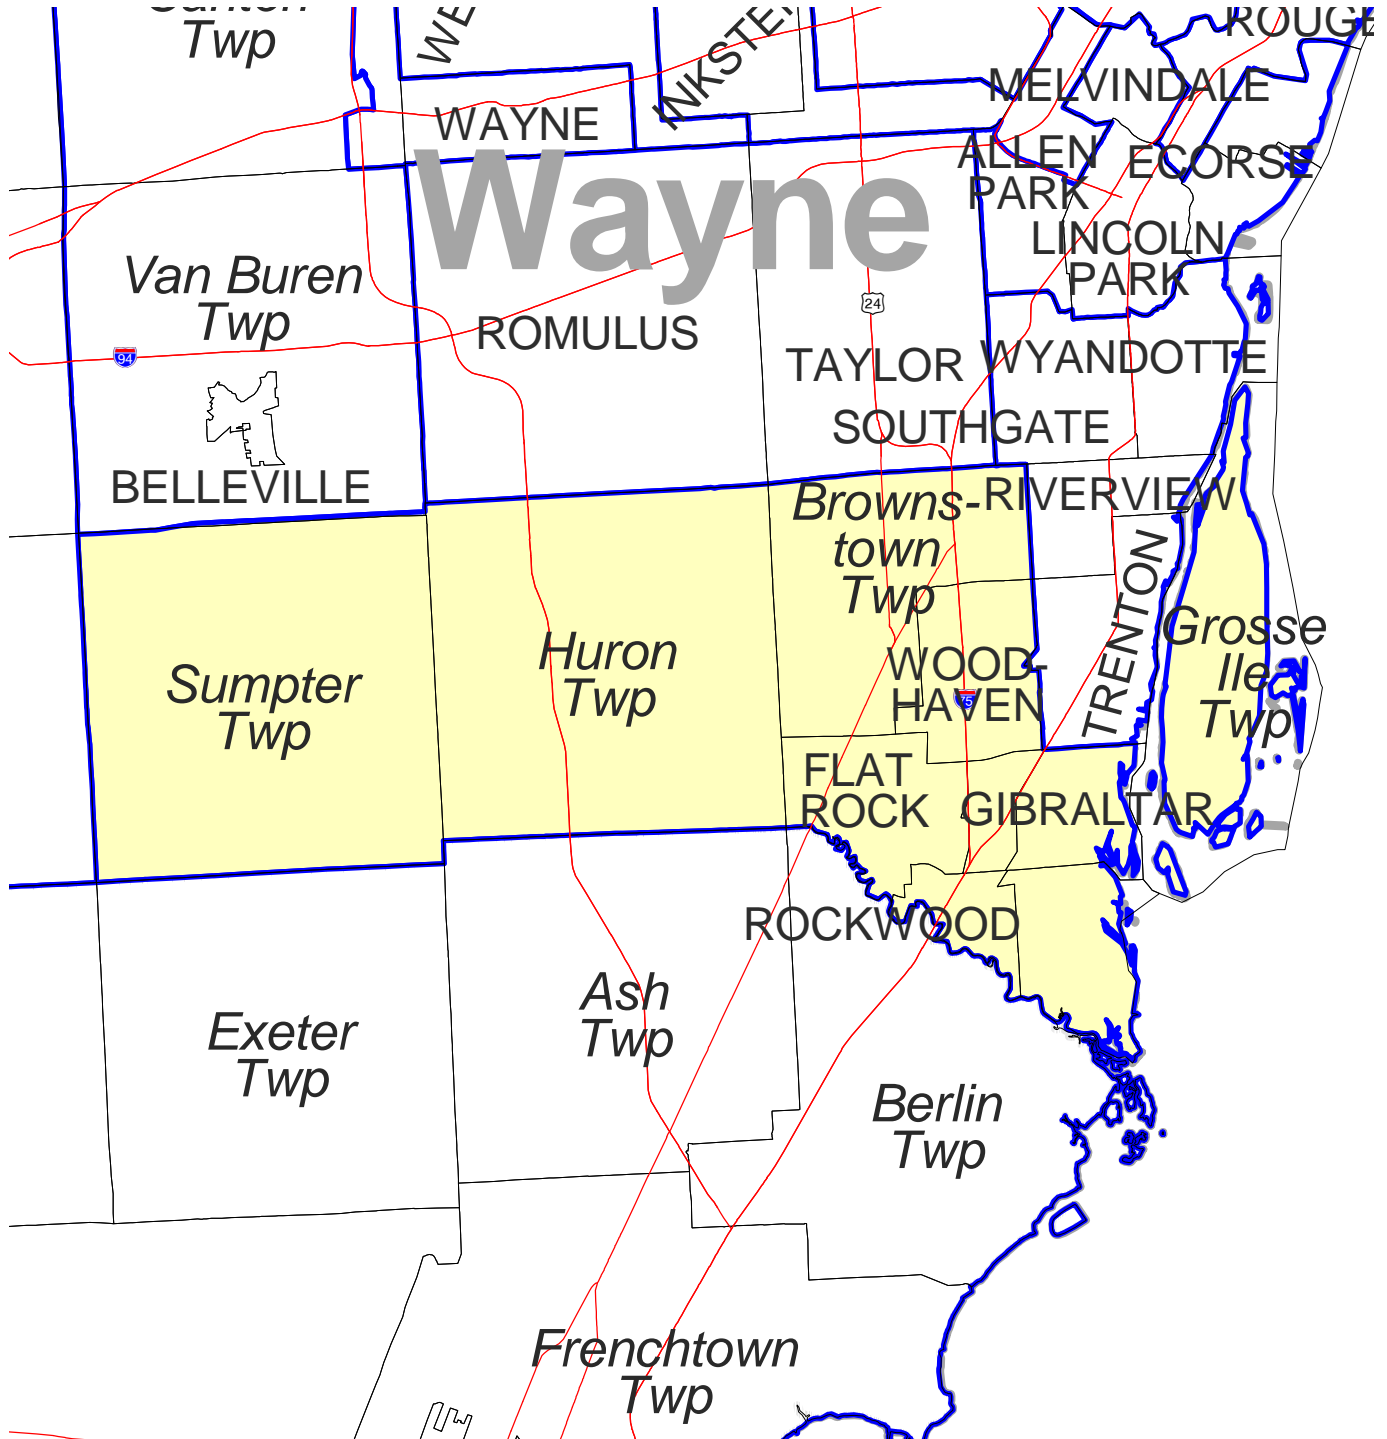

# MICHIGAN STATE HOUSE OF REPRESENTATIVES DISTRICT 23

Produced by  
Michigan Information Center  
October 2001

-  Highway
-  Minor Civil Division
-  District Boundary
-  County Boundary

# Michigan State House of Representatives

## District 023

Wayne County (part)  
Brownstown township  
Flat Rock city  
Gibraltar city  
Grosse Ile township  
Huron township  
Rockwood city  
Sumpter township  
Woodhaven city