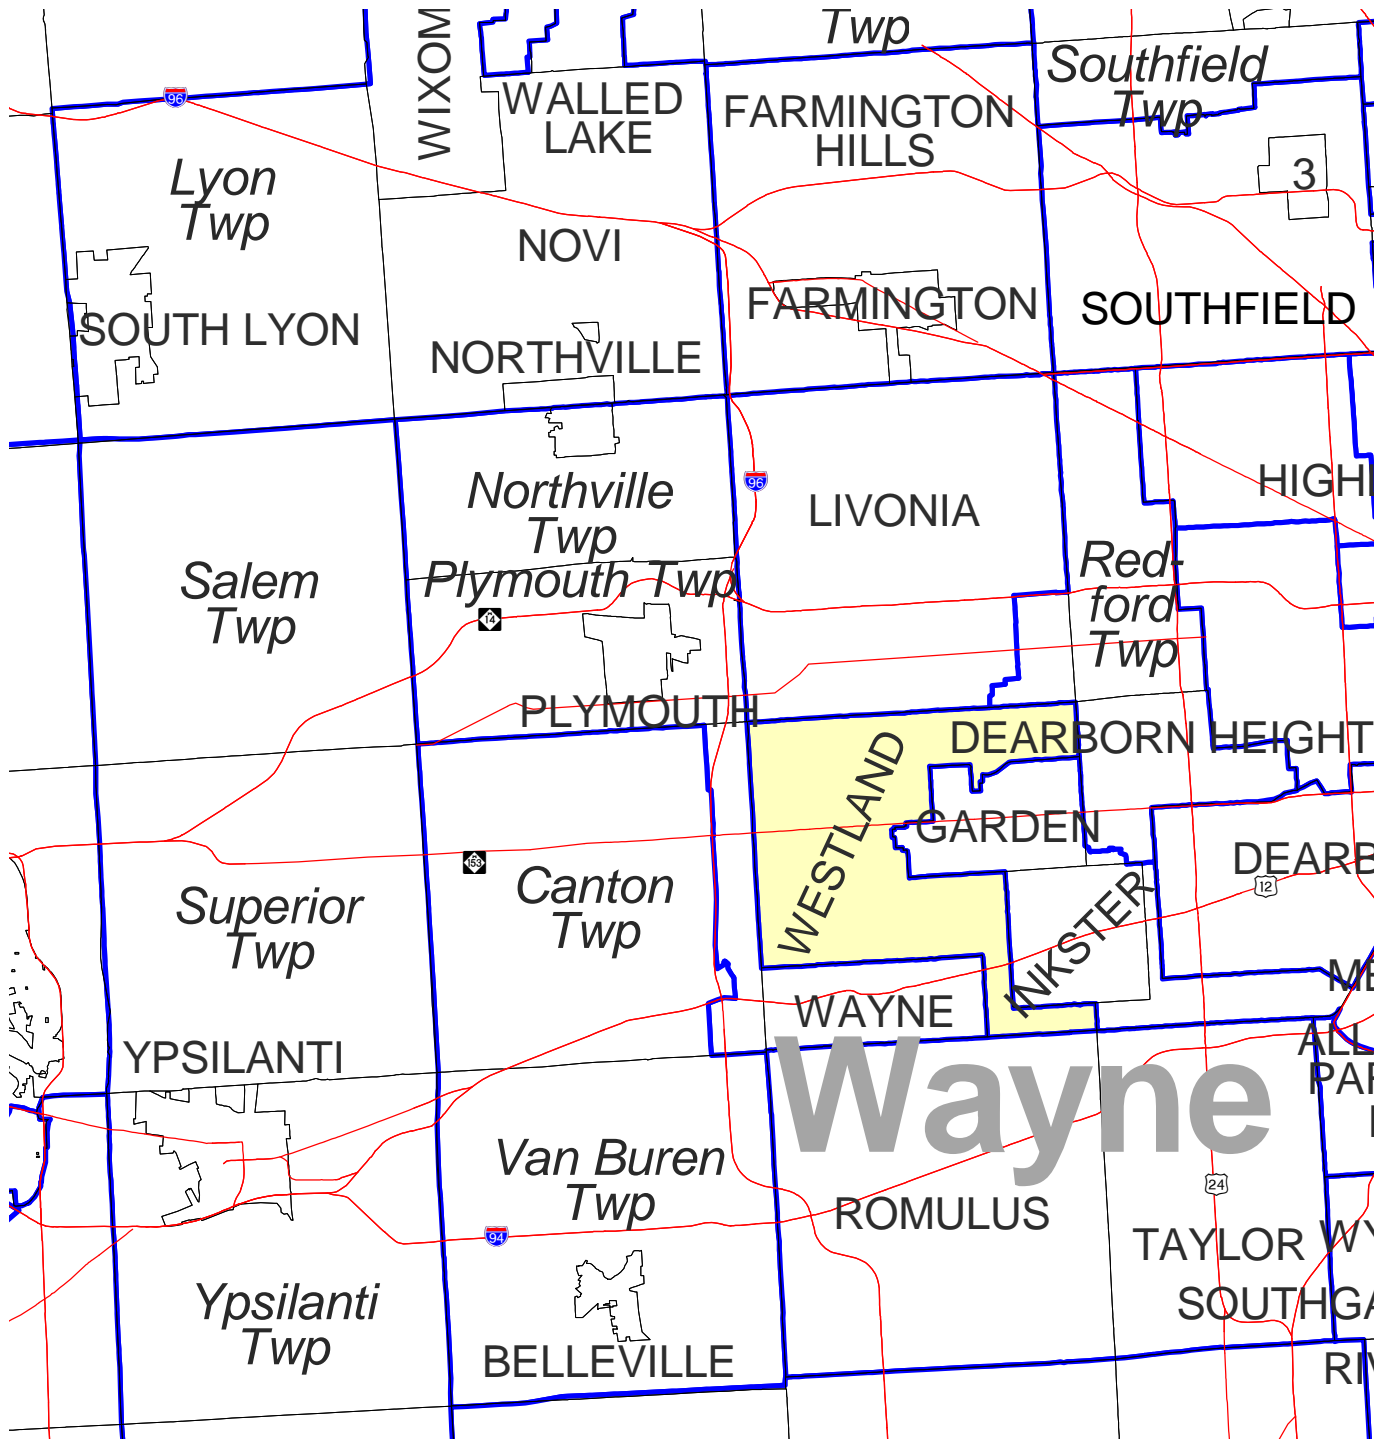

# MICHIGAN STATE HOUSE OF REPRESENTATIVES DISTRICT 18

Produced by  
Michigan Information Center  
October 2001

-  Highway
-  Minor Civil Division
-  District Boundary
-  County Boundary

# Michigan State House of Representatives

## District 018

Wayne County (part)  
Westland city

Published pursuant to Public Act 116 of 2001  
Produced by the Michigan Information Center  
Michigan Department of Information and Technology  
November 1, 2001