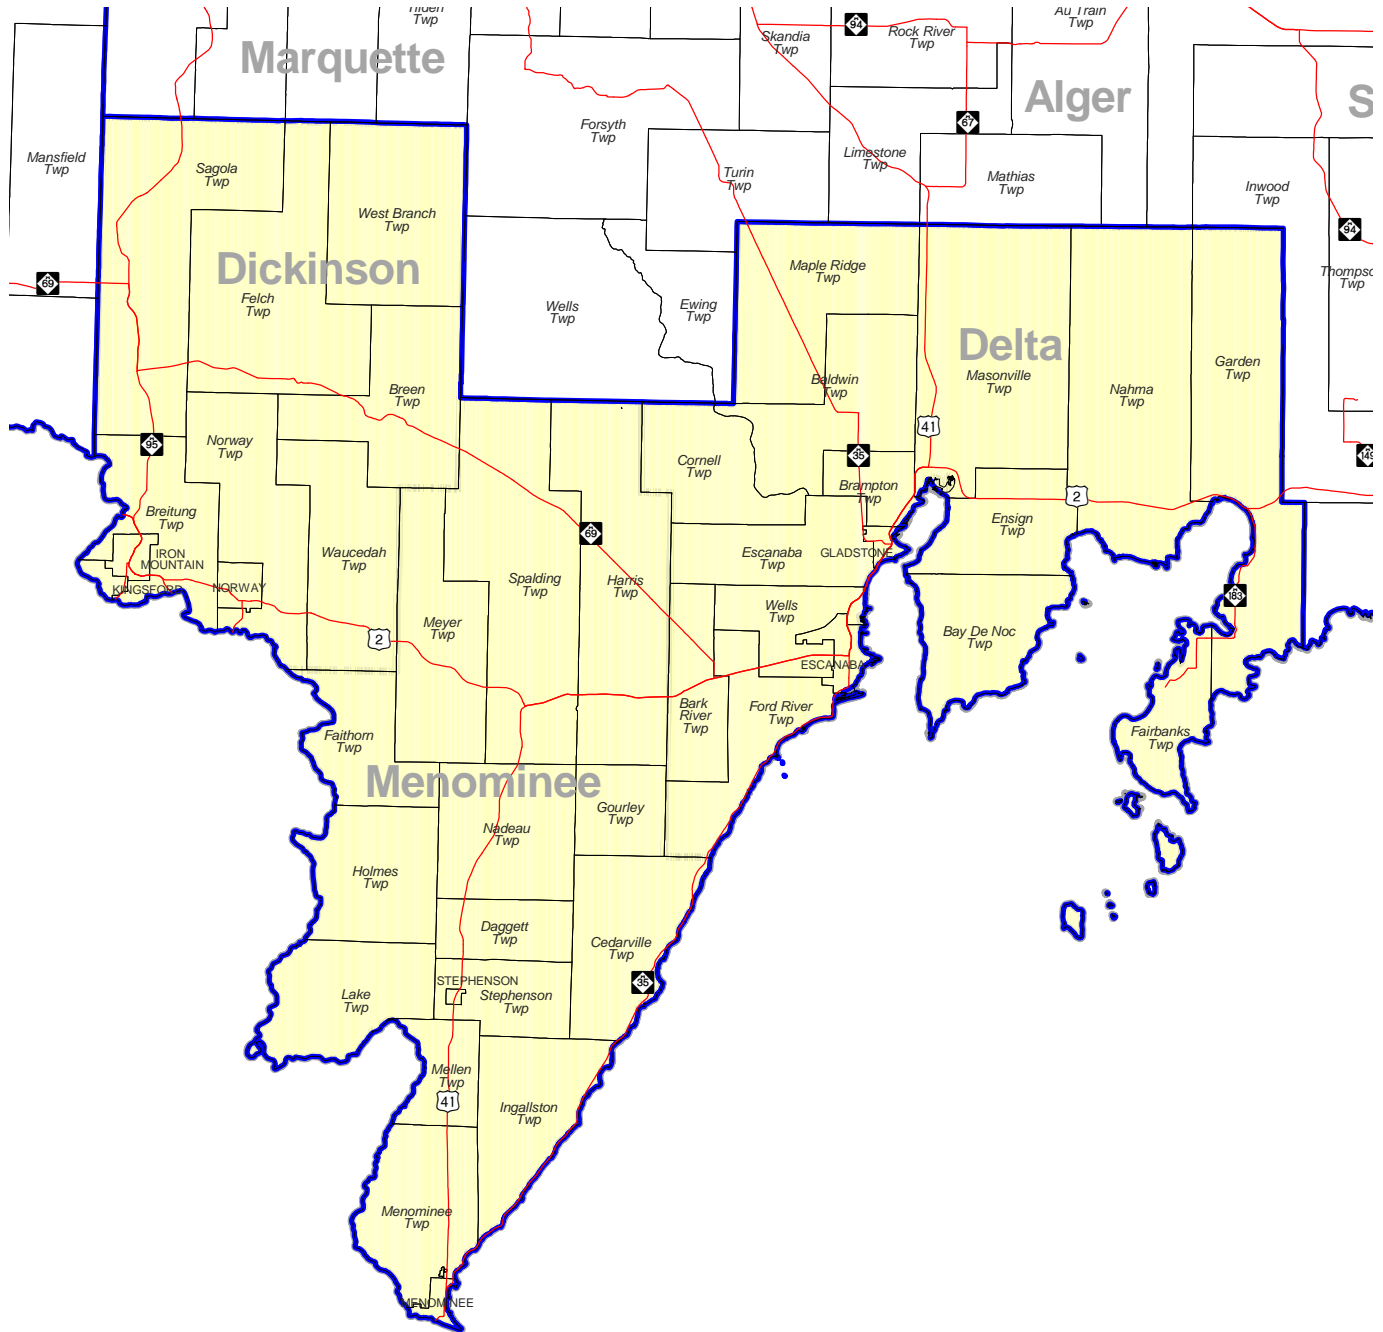

MICHIGAN STATE HOUSE OF REPRESENTATIVES DISTRICT 108

Produced by
Michigan Information Center
October 2001

- Highway
- Minor Civil Division
- District Boundary
- County Boundary

Michigan State House of Representatives

District 108

Delta County
Dickinson County
Menominee County

Published pursuant to Public Act 116 of 2001
Produced by the Michigan Information Center
Michigan Department of Information and Technology
November 1, 2001