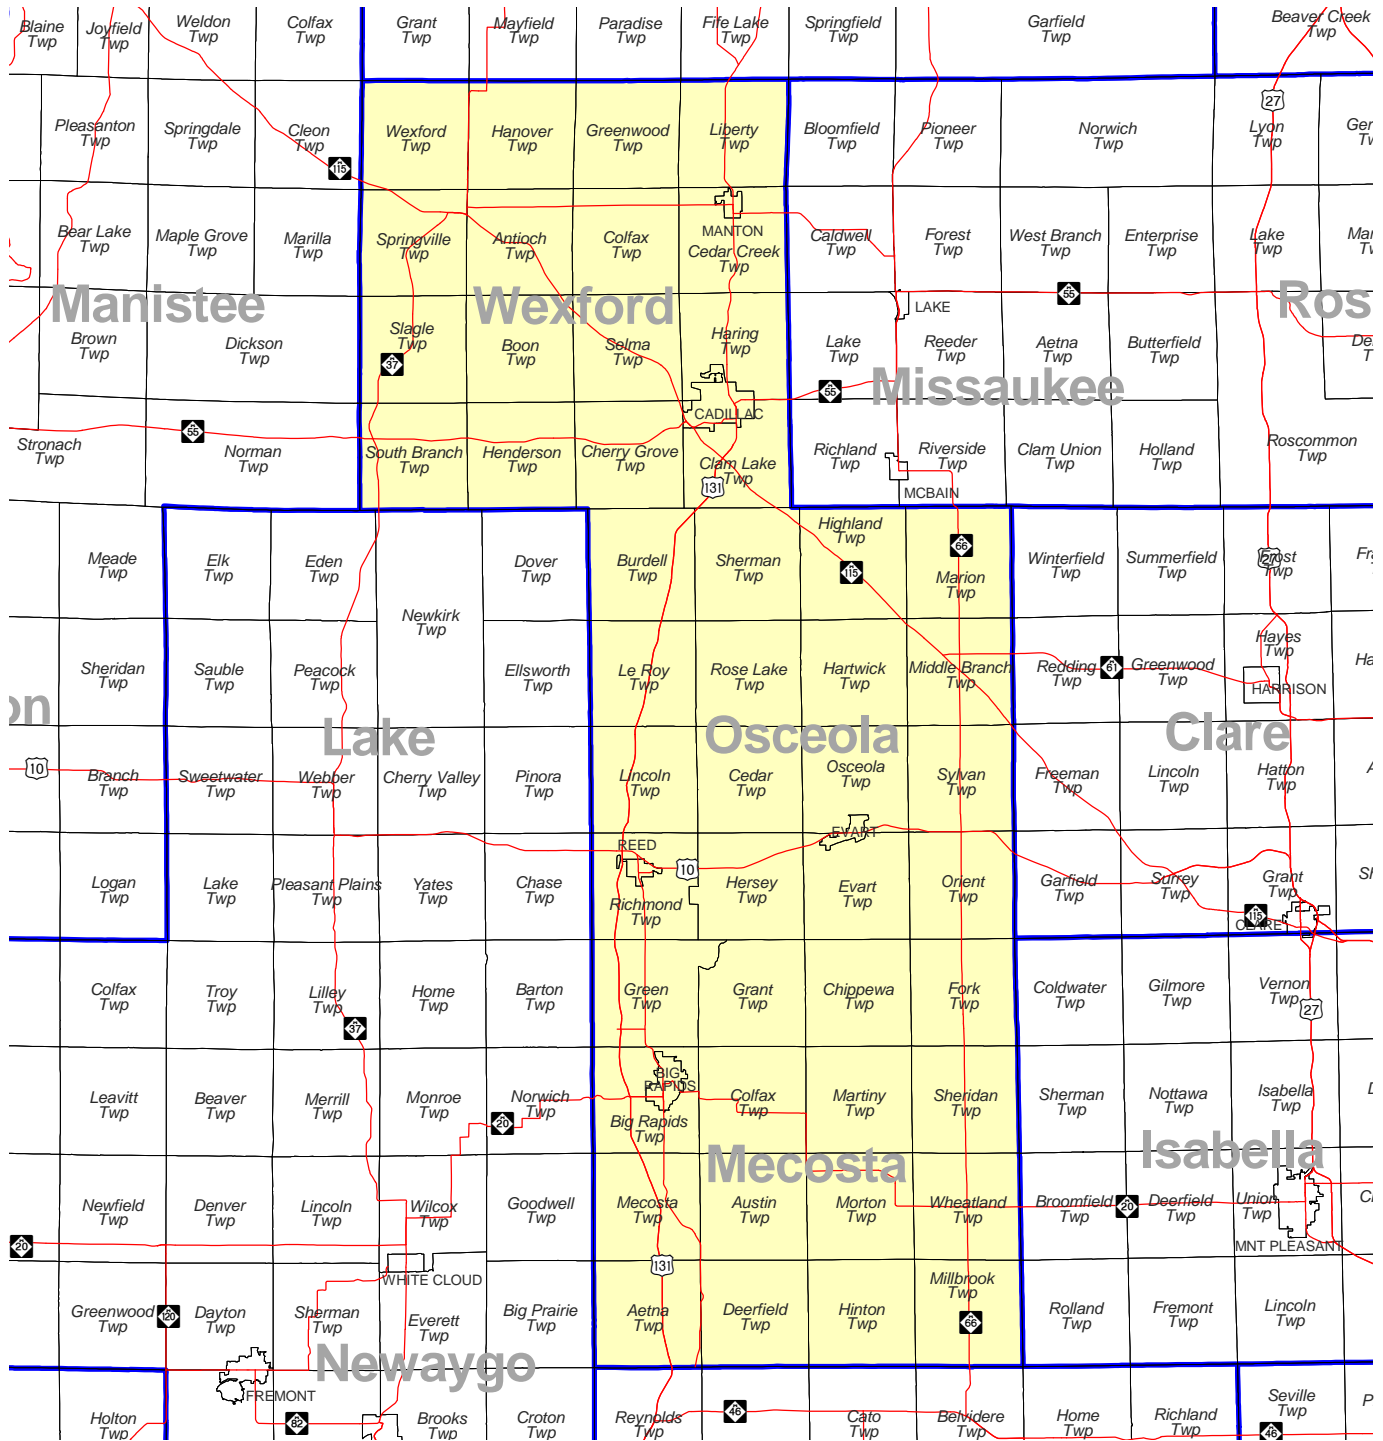

# MICHIGAN STATE HOUSE OF REPRESENTATIVES DISTRICT 102

- Highway
- Minor Civil Division
- District Boundary
- County Boundary

# Michigan State House of Representatives

## District 102

Mecosta County  
Osceola County  
Wexford County

Published pursuant to Public Act 116 of 2001  
Produced by the Michigan Information Center  
Michigan Department of Information and Technology  
November 1, 2001