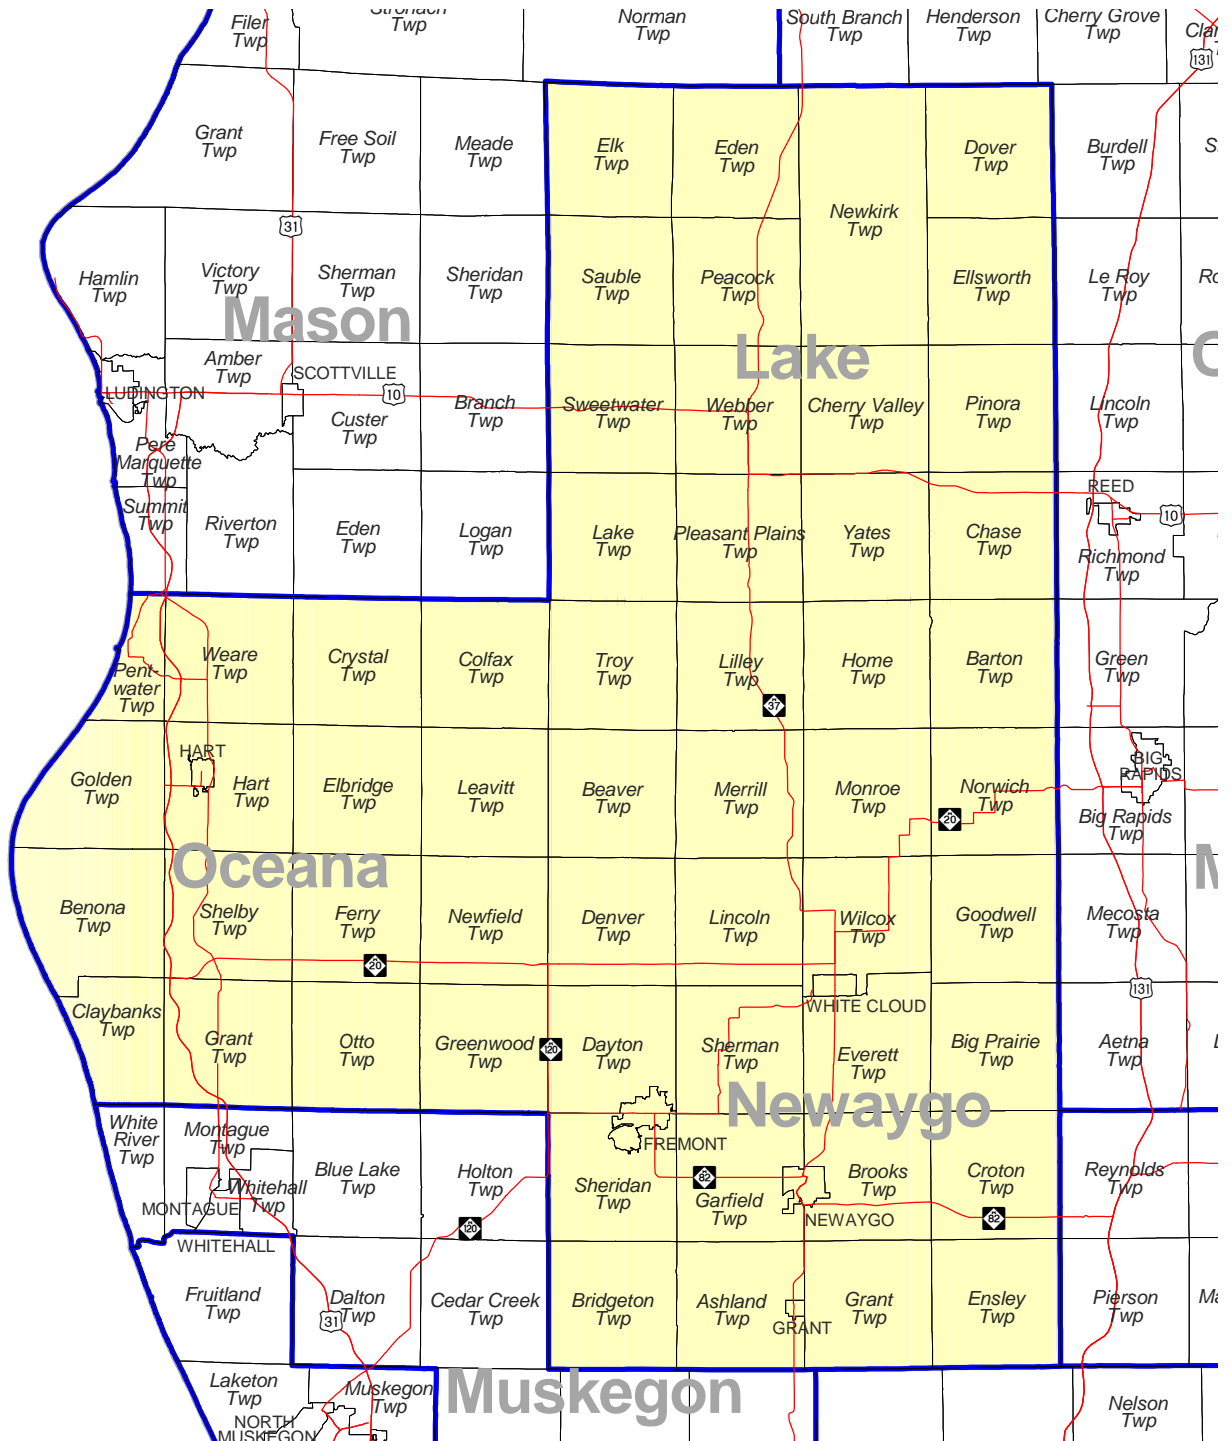

MICHIGAN STATE HOUSE OF REPRESENTATIVES DISTRICT 100

-  Highway
-  Minor Civil Division
-  District Boundary
-  County Boundary

Michigan State House of Representatives

District 100

Lake County
Newaygo County
Oceana County